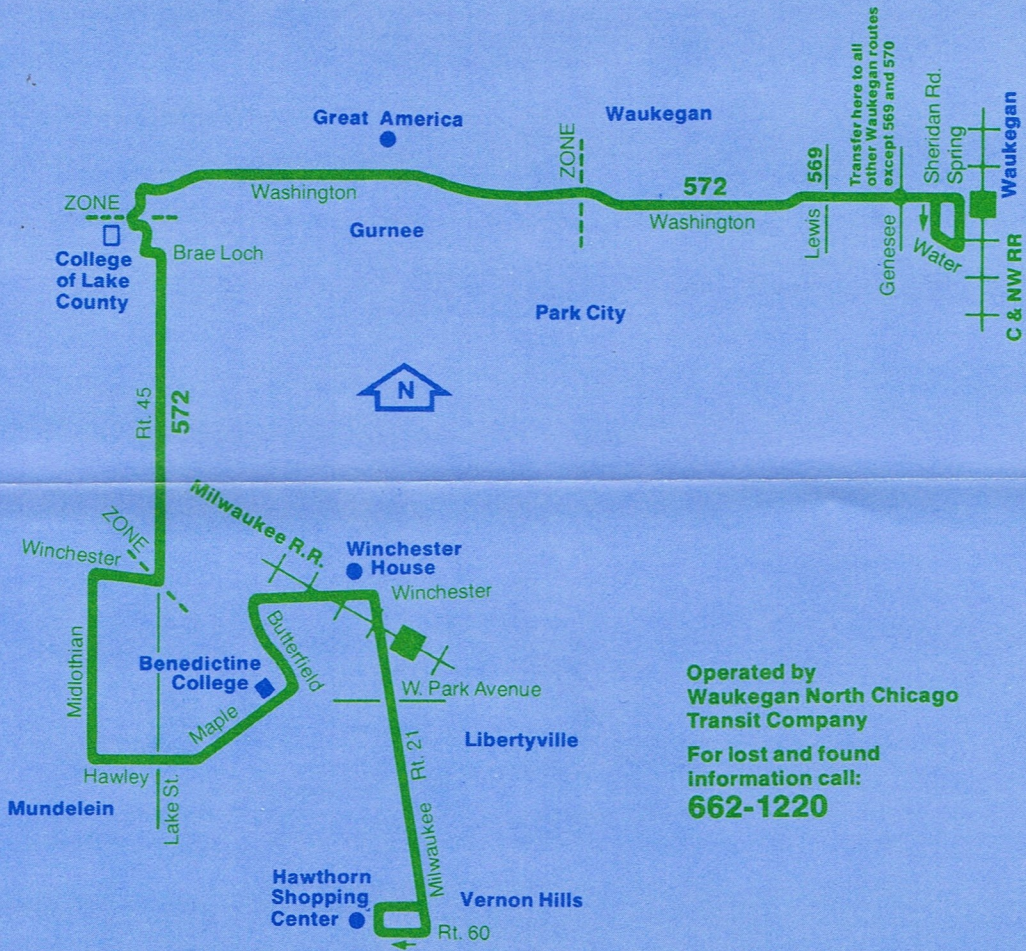

RTA Travel Information is
a 24 hour facility.
For better service, call during
the off-peak hours.

In Chicago;

836-7000

In the suburbs

toll free;

800-972-7000

Fares

Adult Zone Fares

572 Weekdays—to Hawthorn Shopping Center

C&NW Station	Washington & Genesee	Great America	College of Lake Co.	Hwy. 45 & Hawley	Carmel H.S.	Winchester House	Milw. Road Station	Milwaukee & Park	Hawthorn Shopping Center
5:56am	5:58am	6:18am	6:23am	6:38am	6:40am	6:45am	6:46am	6:47am	6:57am
6:56	6:58	7:18	7:23	7:38	7:40	7:45	7:46	7:47	7:57
7:26*	7:28	7:48	7:53	8:18	8:10	8:15	8:16	8:17	8:27
7:56	7:58	8:18	8:23	8:38	8:40	8:45	8:46	8:47	8:57
then every 60 minutes until									
7:56pm	7:58pm	8:18pm	8:23pm	8:38pm	8:40pm	8:45pm	8:46pm	8:47pm	8:57pm

*School days only via Hwy 45 (Lake St.), Hawley, Mundelein. Additional bus leaves C&NW Station at 7:20am via Midlothian to Winchester House.

572 Saturdays—to Hawthorn Shopping Center

8:56am	8:58am	9:18am	9:23am	9:38am	9:40am	9:45am	9:46am	9:47am	9:57am
then every 60 minutes until									
4:56pm	4:58pm	5:18pm	5:23pm	5:38pm	5:40pm	5:45pm	5:46pm	5:47pm	5:57pm

572 Sundays—to Hawthorn Shopping Center

8:56am	8:58am	9:18am	9:23am	9:38am	9:40am	9:45am	9:46am	9:47am	9:57am
then every 60 minutes until									
3:56pm	3:58pm	4:18pm	4:23pm	4:38pm	4:40pm	4:45pm	4:46pm	4:47pm	4:57pm