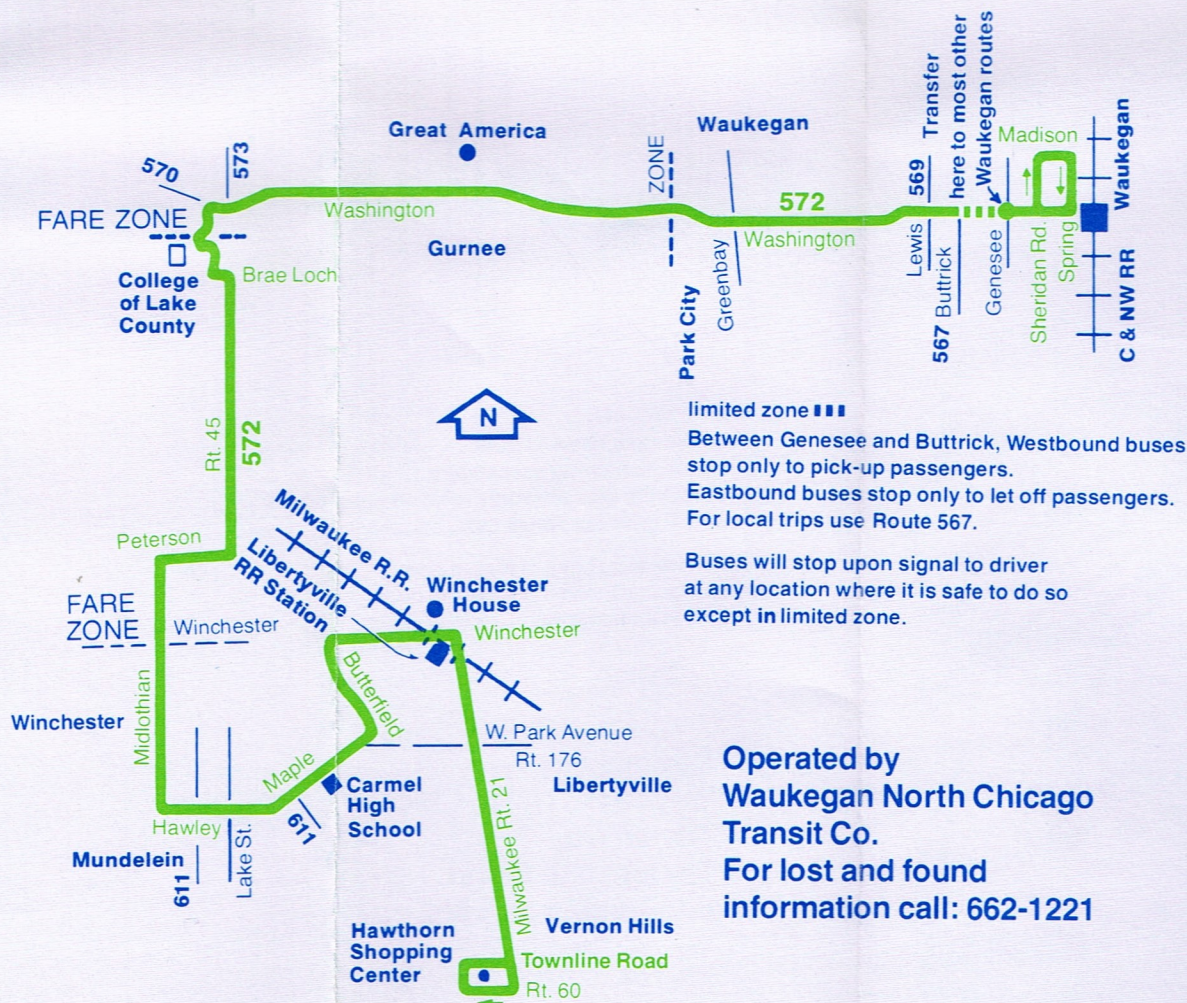

572 Saturdays—to Waukegan

Hawthorn Shopping Center ▲	Milwaukee & Park	Milwaukee Road Station	Winchester House	Carmel H.S.	Hwy. 45 & Hawley	College of Lake County	Great America	Washington & Greenbay	Washington & Genesee	Bus Arrives C&NW Station ▲
10:02am	10:12am	10:13am	10:14am	10:19am	10:21am	10:36am	10:41am	10:49am	11:01am	11:03am
Then every 60 minutes until										
6:02pm	6:12pm	6:13pm	6:14pm	6:19pm	6:21pm	6:36pm	6:41pm	6:49pm	7:01pm	7:03pm

After 6:00pm buses will operate locally on Washington Street.

572 Sundays—to Waukegan

Hawthorn Shopping Center ▲	Milwaukee & Park	Milwaukee Road Station	Winchester House	Carmel H.S.	Hwy. 45 & Hawley	College of Lake County	Great America	Washington & Greenbay	Washington & Genesee	Bus Arrives C&NW Station ▲
10:02am	10:12am	10:13am	10:14am	10:19am	10:21am	10:36am	10:41am	10:49am	11:01am	11:03am
Then every 60 minutes until										
5:15pm	5:25pm	5:26pm	5:27pm	5:32pm	5:34pm	5:49pm	5:54pm	6:02pm	6:14pm	6:16pm

On Sundays, all buses will provide local service on Washington Street

▲ Hawthorn Shopping Center: Time shown is at Marshall Fields. Bus also stops at Sears and Charles A. Stevens before this. Waukegan C&NW Railroad Station: Bus connects with various trains to and from Kenosha and Chicago Midday Trains from Chicago arrive at 50 minutes after the hour and leave to Chicago at 10 minutes after the hour.

Adult	To Board Bus	Additional Zone	Maximum Fare (3 or 4 Zones)	Universal Transfer	Sunday Super Transfer
30¢	15	60	60	60	80
Handicapped Persons (with RTA card), Students, Children 7-11.	To Board Bus	Additional Zone	Maximum Fare (3 or 4 Zones)	Universal Transfer	Sunday Super Transfer
15	15	60	60	60	80
Children under 7 (when with fare-paying passenger).	Children under 7	Additional Zone	Maximum Fare (3 or 4 Zones)	Universal Transfer	Sunday Super Transfer
free	free	free	free	free	free

Fares

RTA Travel Information is a 24 hour facility. For better service, call during the off-peak hours.

In Chicago: 836-7000
In the suburbs toll-free: 800-972-7000

572

Hawthorn Shopping Center / Waukegan

572 572 572 572 572

Revised Service June 11, 1979

Regional Transportation Authority