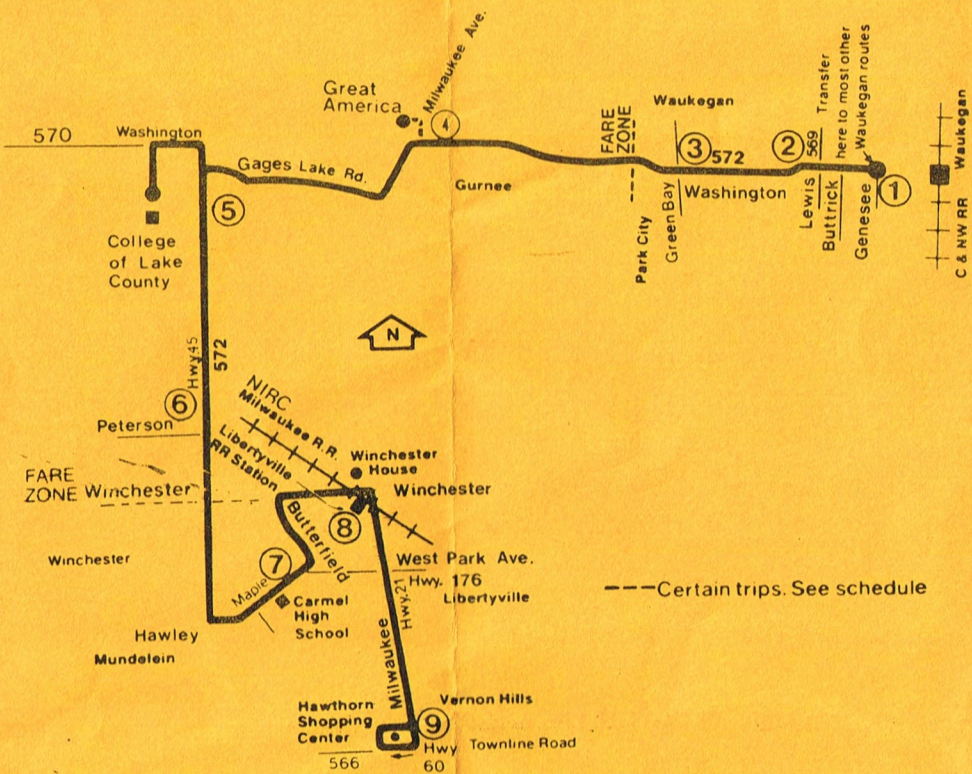

Operated by RTA/
Transit Management
of Waukegan

For lost & found
information call
662-1221