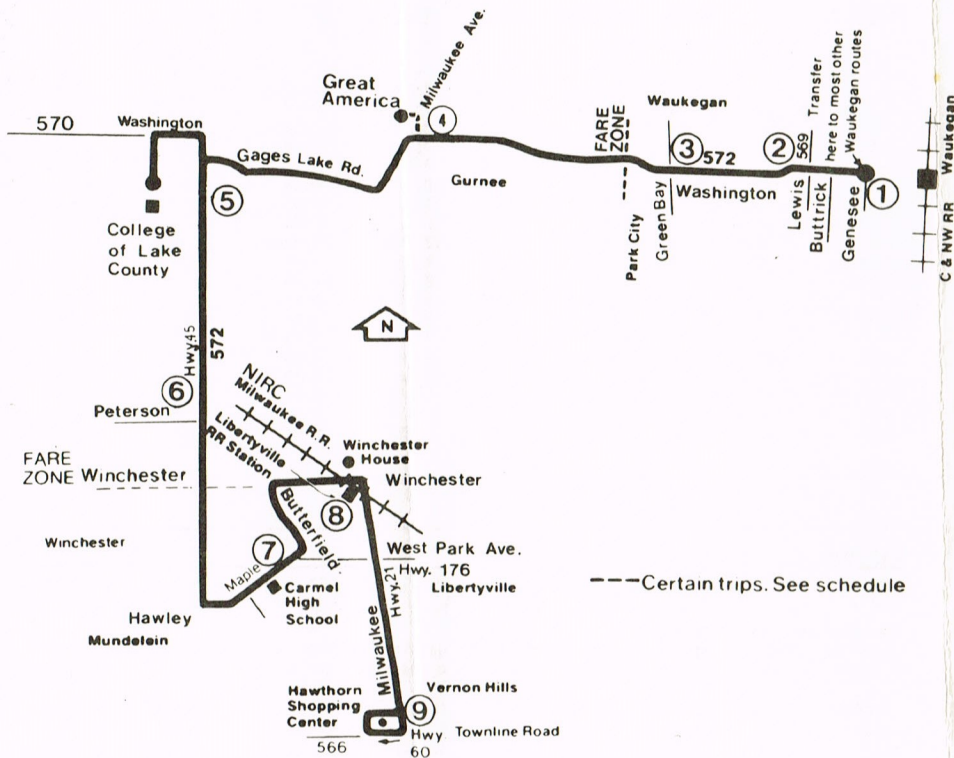

572

Hawthorn Center - Waukegan

Serving

- Hawthorn Shopping Center
- Libertyville R.R. Station
- College of Lake County
- Downtown Waukegan

Revised Service
October 8, 1984

SBD

Suburban Bus Division

Travel and ticket information is available 24 hours a day. For better service call between 6pm and 6am. The Information Center is closed on major holidays. Please call a few days ahead for holiday travel information.

Within Chicago call **836-7000**

From the suburbs call toll-free **1-800-972-7000**

Operated by SBD/
Transit Management
of Waukegan

For lost & found
information call
662-1221

Bus will stop upon signal to driver at any intersection along the route where it is safe to do so.

Local Fares

Adults	$ .60
Local transfer	free
RTA transfer	.40

Reduced fares*	$ .25
Local transfer	free
RTA transfer	.25

Children under age 7 free

Monthly ticket	
Adult	$23.00
Reduced fare*	$ 9.50

Non-local Fares

Adult	$ .90
Transfer	.10

Reduced fares*	.40
Transfer	.10

Children under age 7 free

Monthly ticket	
Adult	$40.00
Reduced fare*	$18.00

* Reduced fares include children ages 7-11, senior citizens and handicapped persons (with RTA special user card), and students (high school or younger with appropriate identification) to and from school only, during school hours.

EXACT FARE REQUIRED EDITION 1

The schedules, fares and other information in this timetable are subject to change. The Suburban Bus Division of the RTA does not assume responsibility for errors in timetables, nor for inconvenience or damage resulting from delayed trains or buses or failure to make connections