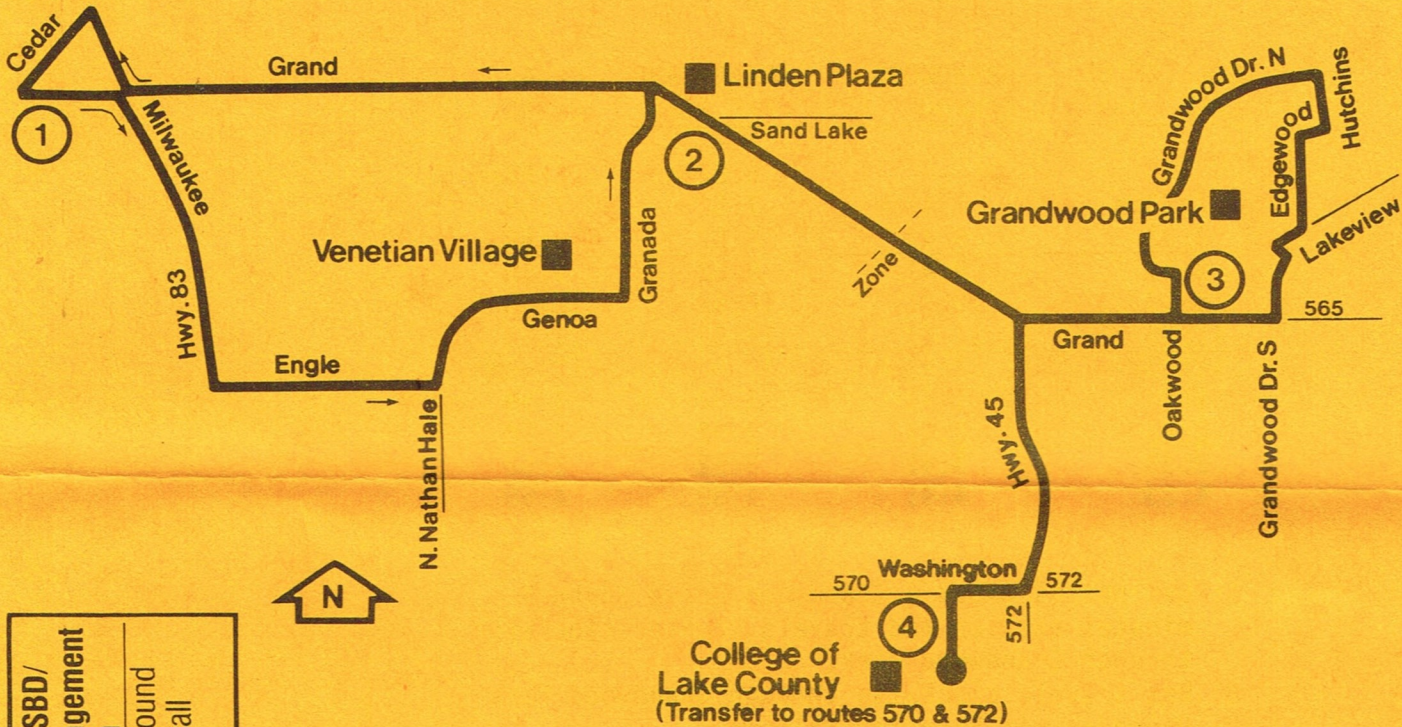

Operated by **SBD/**
Transit Management
of Waukegan
For lost and found
information call
662-1221

Bus will stop upon signal to driver at any intersection along the route where it is safe to do so.