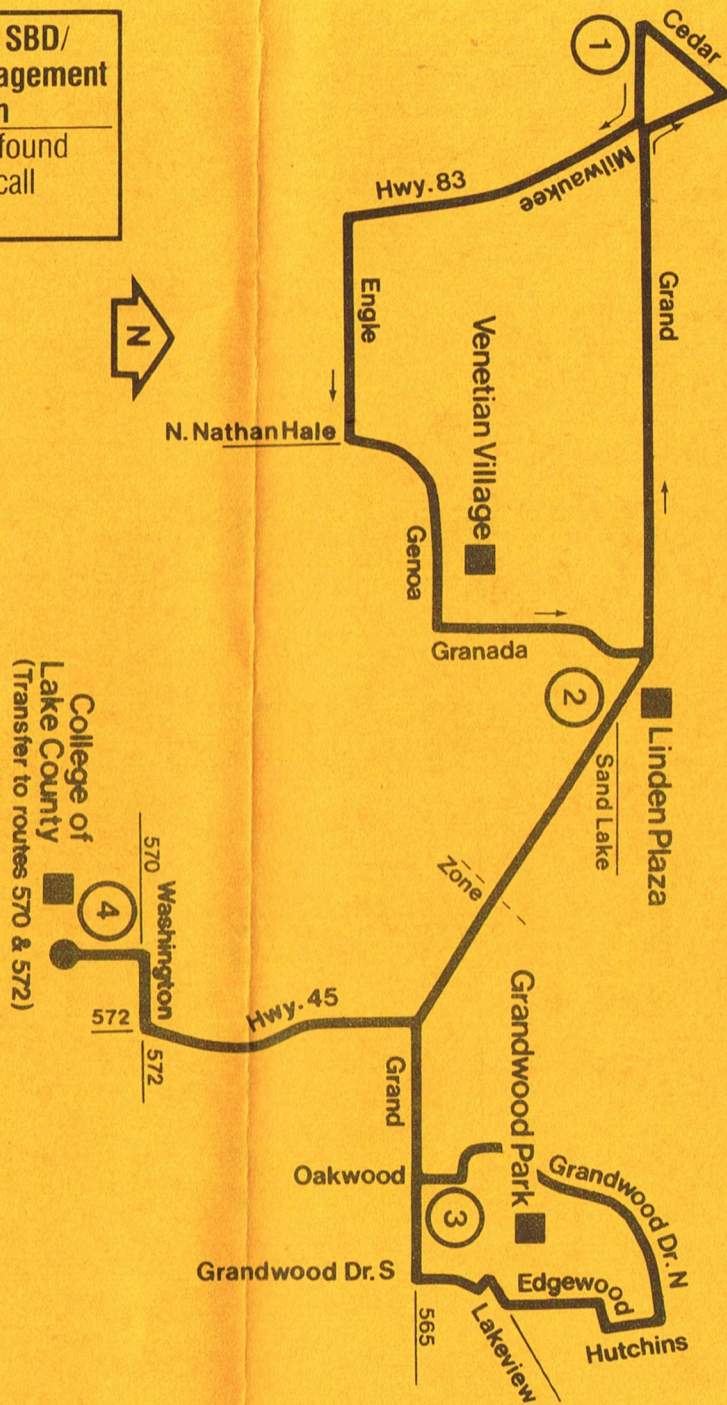

Operated by SBD/  
Transit Management  
of Waukegan  
For lost and found  
information call  
662-1221

College of  
Lake County  
(Transfer to routes 570 & 572)

Bus will stop upon signal to driver at any intersection along the route where it is safe to do so.

From the suburbs call toll-free **1-800-972-7000**

For better service call between 6pm and 6am. The Center is closed on major holidays. Please call a few days ahead for holiday travel information.

**LOCAL FARES**

### Serving

- Lake Villa
- Venetian Village
- Linden Plaza
- Grandwood Park
- College of Lake County

**New Service**

**April 29, 1985**

**Suburban Bus Division**

ROUTE 573 LAKE VILLA-COLLEGE OF LAKE COUNTY

A: Bus passes Grand & Grandwood Drive South 5 minutes earlier and travels counter-clockwise through Grandwood Park.

B: Bus travels clockwise through Grandwood Park

V: Operates via Venetian Village

No Saturday, Sunday or Holiday service