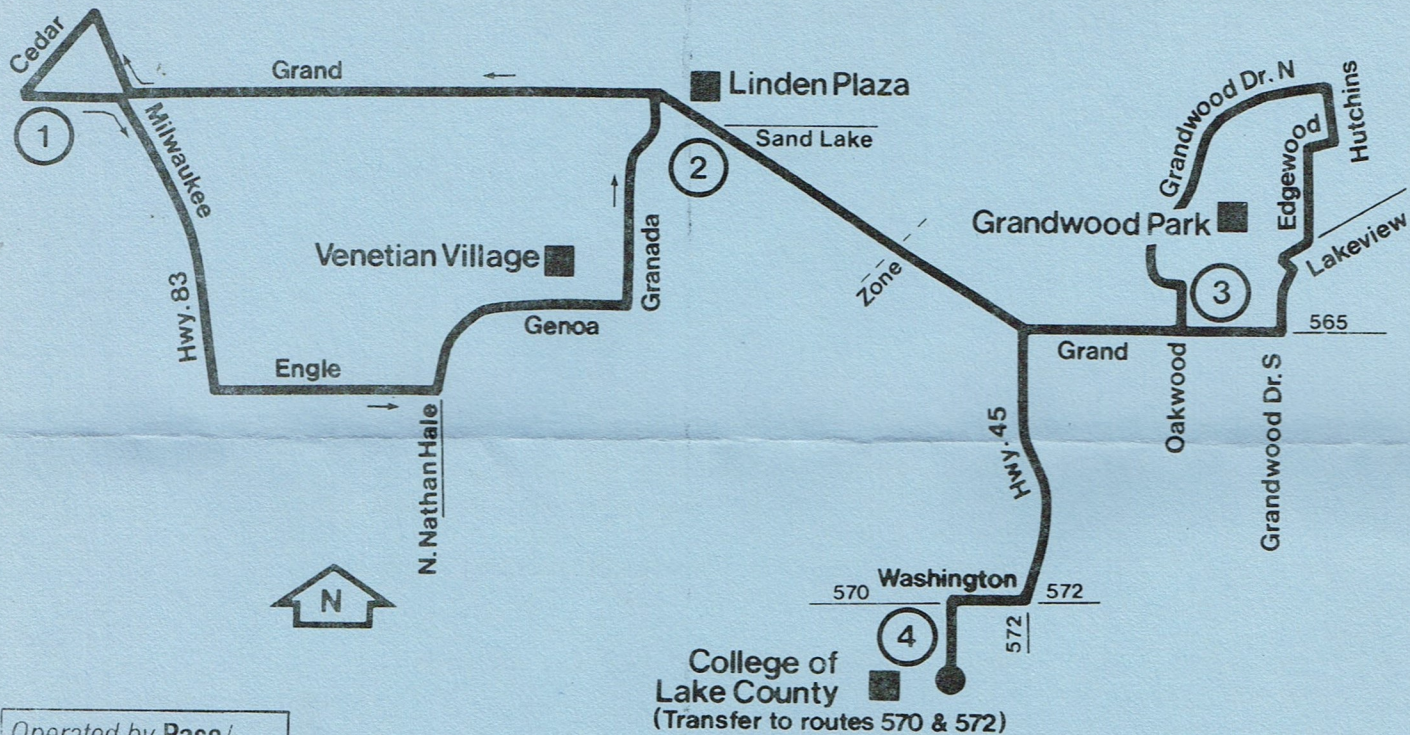

Operated by Pace/
North Division

For lost and found
information call

662-1221

Bus will stop upon signal to driver at any intersection
along the route where it is safe to do so.

Pace is the Suburban Bus Division of the RTA