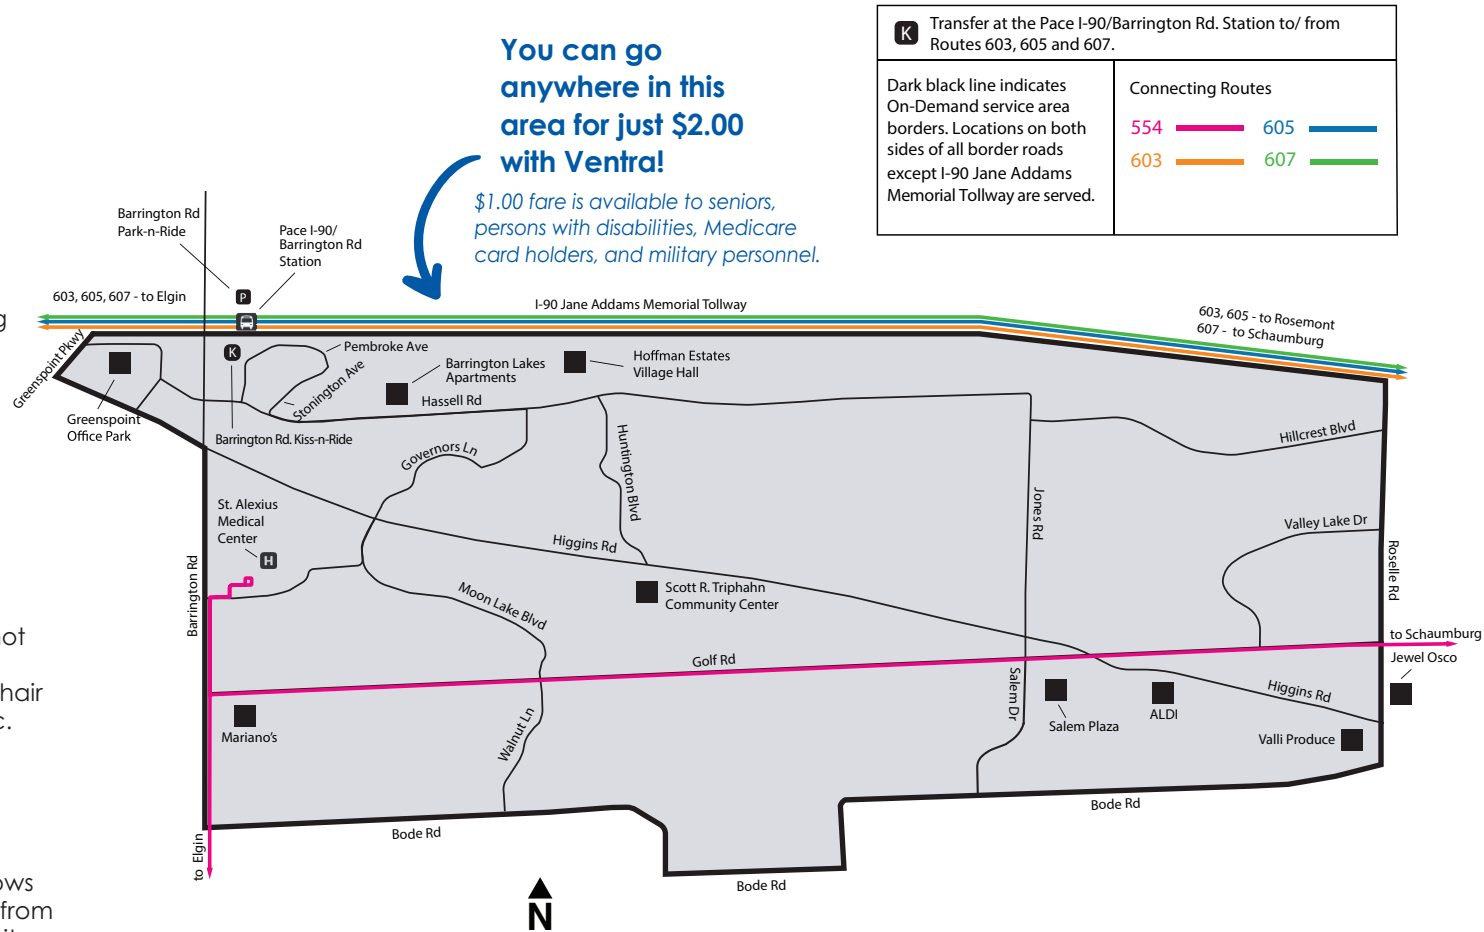

Planning your trip has never been easier using the Transit app. From there, you can use the **NEW On Demand app** to book and manage your reservations. Also, you can continue to book online or call to reserve your trip. Reservations can be made up to 7 days in advance and as little as ten minutes prior to pick-up time, based on availability. Space is available on a first-come, first-served basis. Get out the door and on your way with Pace On Demand.

At the Barrington Road Station, pickups do not need to be prearranged. See schedule on reverse. Pace On Demand service is wheelchair accessible and is open to the general public.

Pace On Demand accepts cash, Ventra®, Ventra transfers and honors the Reduced Fare Policy for eligible customers. For more information, visit PaceBus.com.

\$1.00 fare is available to seniors, persons with disabilities, Medicare card holders, and military personnel.

K Transfer at the Pace I-90/Barrington Rd. Station to/ from Routes 603, 605 and 607.	
Dark black line indicates On-Demand service area borders. Locations on both sides of all border roads except I-90 Jane Addams Memorial Tollway are served.	Connecting Routes 554 ——— 605 ——— 603 ——— 607 ———

OR

Phone

224-323-2998

One way \$2.00

Cash = \$2.25

You're on your way!