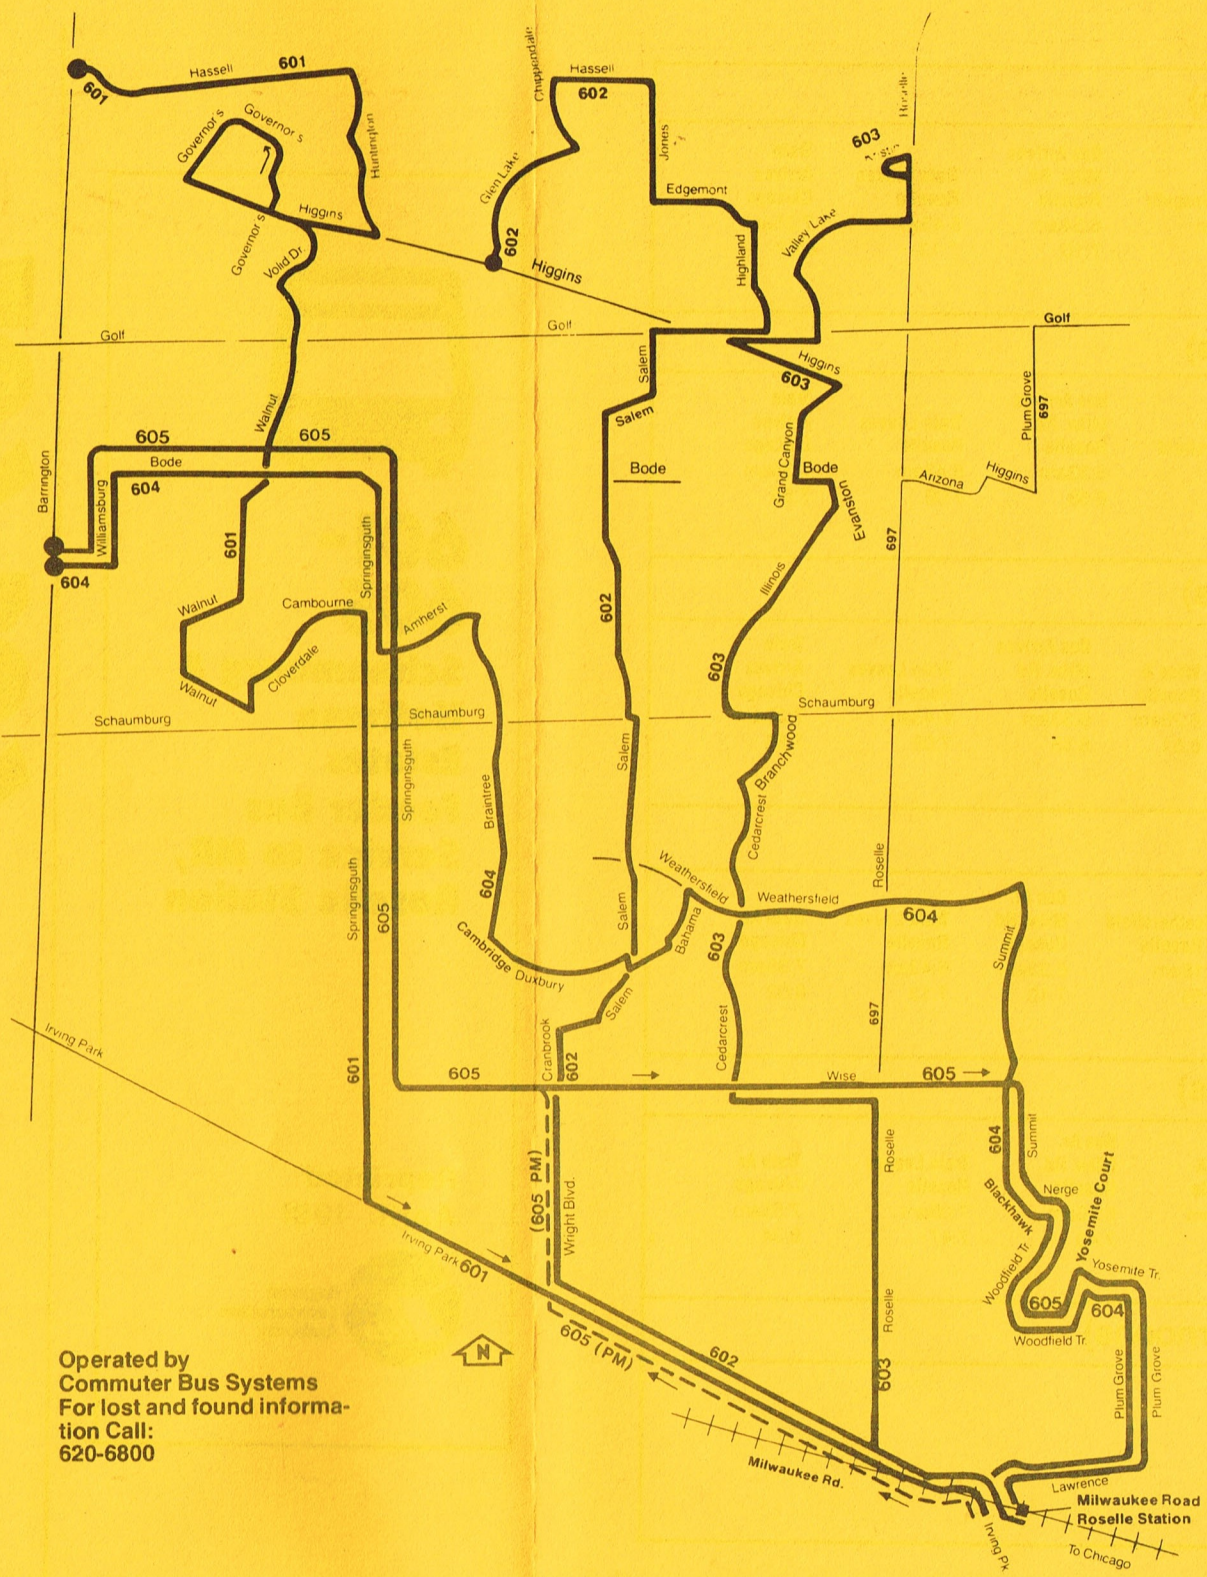

RTA Travel Information is a 24 hour facility. For better service, call during the off-peak hours.

In Chicago; 836-7000
In the suburbs toll-free; 800-972-7000

Operated by
Commuter Bus Systems
For lost and found information Call:
620-6800

The schedules, fares and other arrangements shown in this timetable are subject to change. The Regional Transportation Authority does not assume responsibility for errors in timetables, nor for inconvenience or damage resulting from delayed trains or buses or failure to make connections.

Free transfers are available for use within each carrier's system, with the exceptions of CTA and selected RTA routes. For transfer between carriers an RTA Universal Transfer must be purchased.