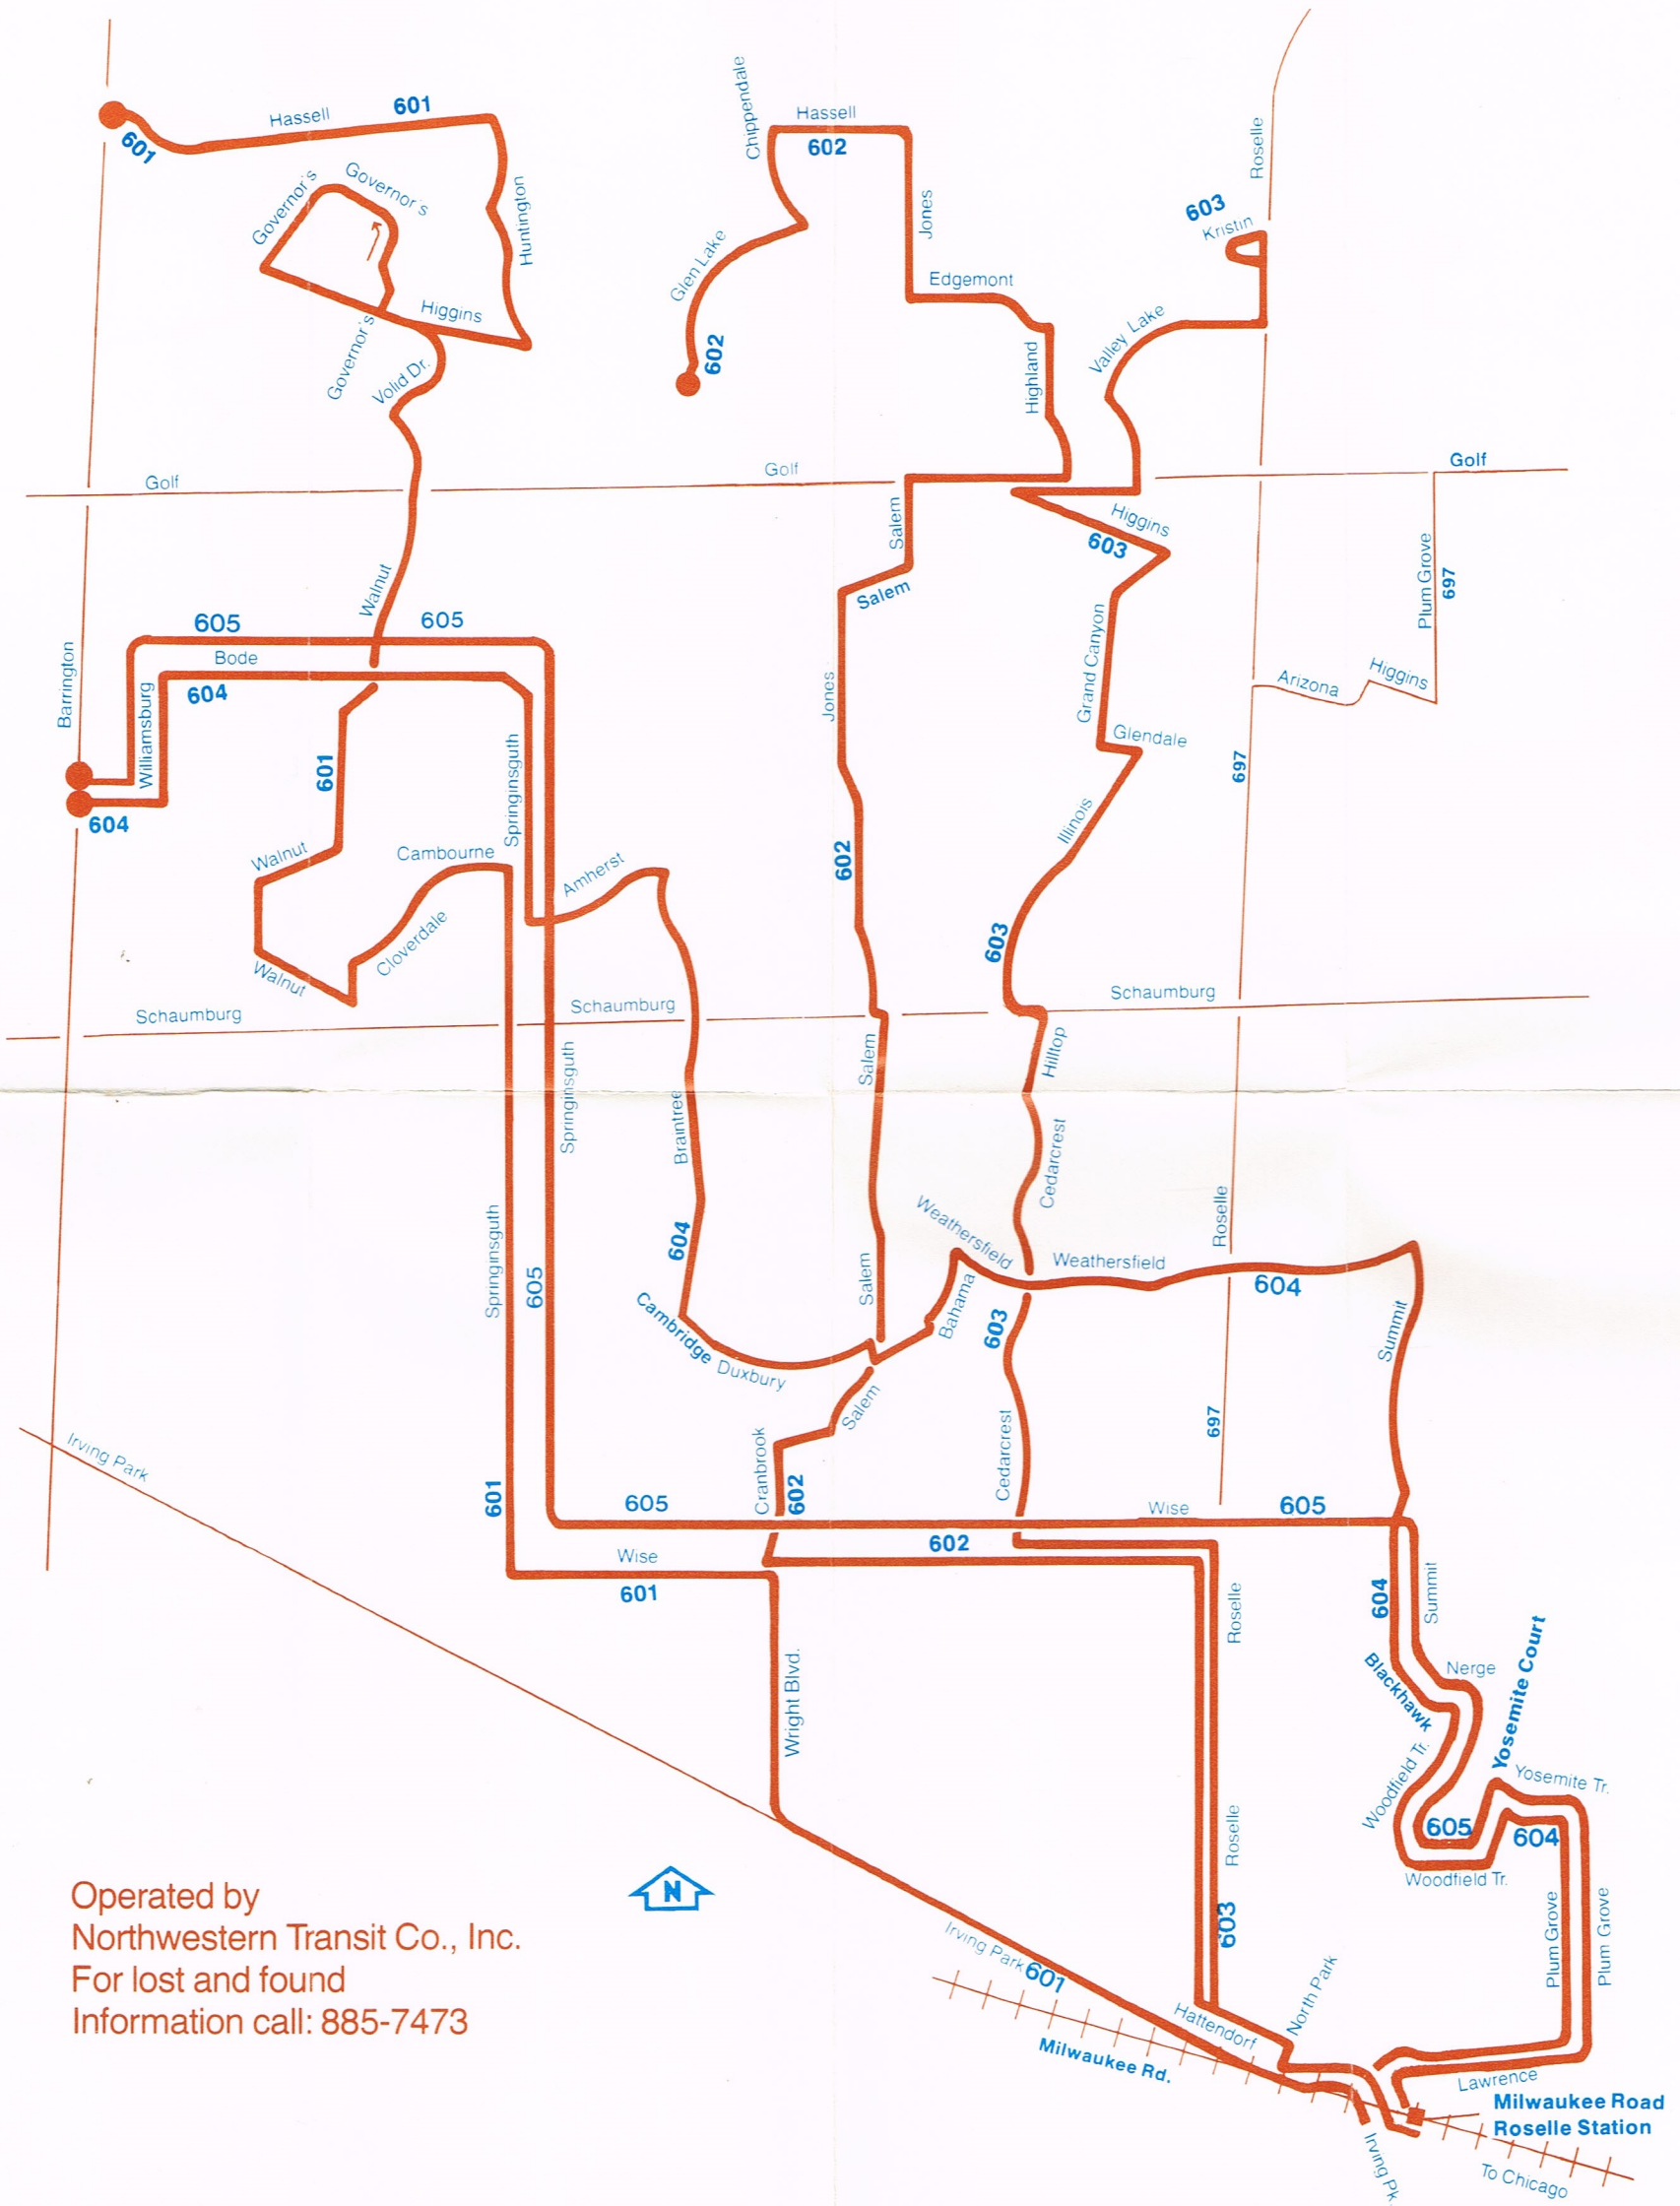

### 605 Weekdays Southbound (Mornings)

Bus Leaves		Bus Arrives		Train	
Barrington & Williamsburg	Springinsguth & Amherst	Springinsguth & Schaumburg	Wise & Roselle	Milw. Rd. Roselle	Train Leaves Roselle
6:38am	6:44am	6:46am	6:50am	7:00am	7:08 Ltd.
7:18	7:24	7:26	7:30	7:40	7:47 Ltd.
—	—	—	—	—	8:34

Buses will meet the following trains at the Milwaukee Road Roselle station and return passengers to their morning boarding locations.

The schedules, fares and other arrangements shown in this timetable are subject to change. The Regional Transportation Authority does not assume responsibility for errors in timetables, nor for inconvenience or damage resulting from delayed trains or buses or failure to make connections. Free transfers are available for use within each carrier's system, with the exceptions of CTA and selected RTA routes. For transfer between carriers an RTA Universal Transfer must be purchased.

## Fares

Effective Nov. 1, 1979

RTA Travel Information is a 24 hour facility. For better service, call during the off-peak hours.

In Chicago; 836-7000  
In the suburbs toll-free; 800-972-7000

601-605

Schaumburg & Hoffman Estates Feeder Bus Service to MR, Roselle Station

601-605

Expanded service Dec. 10, 1979

Operated by  
 Northwestern Transit Co., Inc.  
 For lost and found  
 Information call: 885-7473

**Milwaukee Road  
 Roselle Station**

To Chicago