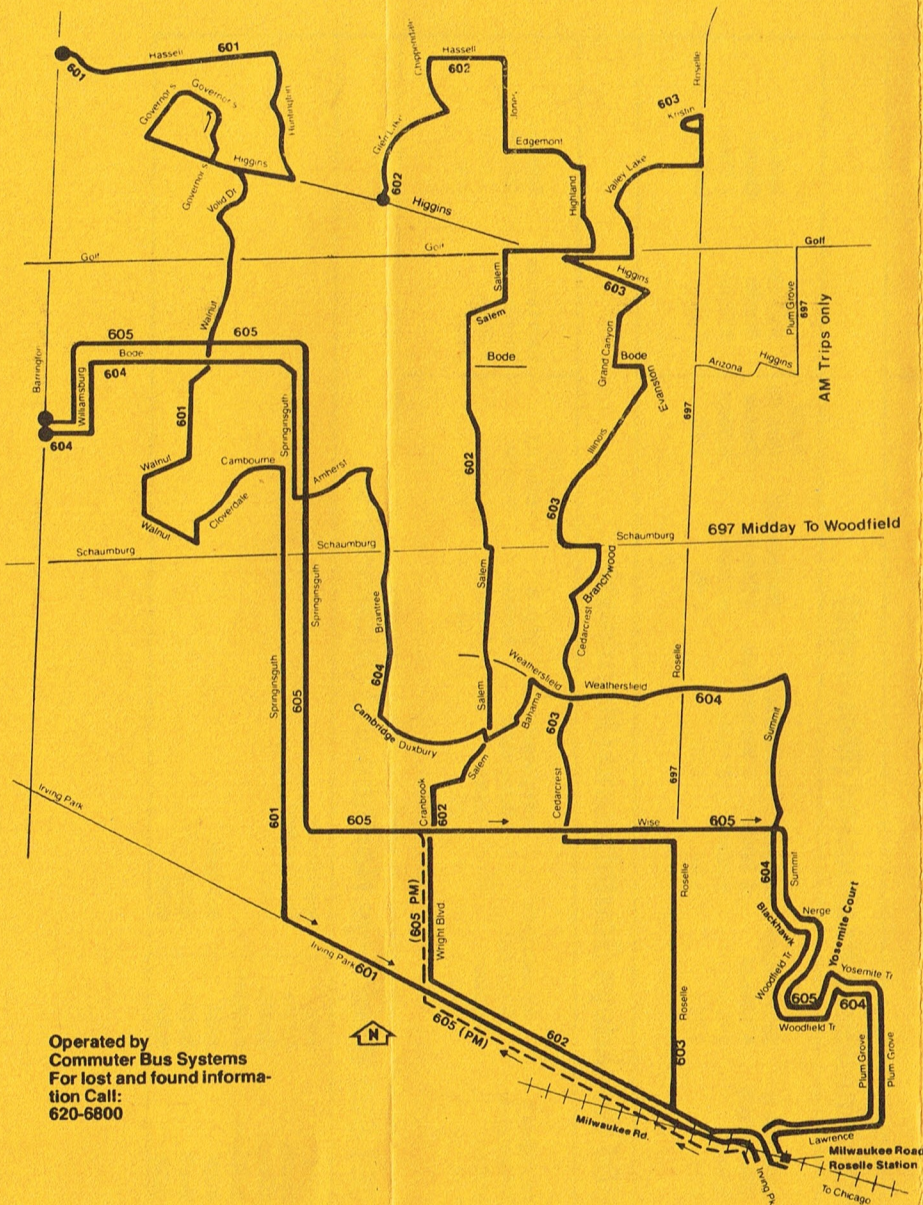

RTA Travel Information is a 24 hour facility. For better service, call during the off-peak hours.

In Chicago; 836-7000
In the suburbs toll-free; 800-972-7000

601-05

Revised Service
OCT. 20, 1980 3

601-605

Schaumburg & Hoffman Estates Feeder Bus Service to MR, Roselle Station

The schedules, fares and other arrangements shown in this timetable are subject to change. The Regional Transportation Authority does not assume responsibility for errors in timetables, nor for inconvenience or damage resulting from delayed trains or buses or failure to make connections.

604 Weekdays Eastbound (Mornings)

Barrington & Williamsburg	Springinguth & Amherst	Duxbury & Salem	Cedarcrest & Weathersfield	Weathersfield & Roselle	Bus Ar. Milw. Rd. Roselle	Train Leaves Roselle	Train Ar. Chicago
5:56am	6:02am	6:09am	6:13am	6:18am	6:33am	6:43am	7:35am
6:34	6:40	6:46	6:50	6:55	7:10	7:13	8:02

605 Weekdays Southbound (Mornings)

Barrington & Williamsburg	Springinguth & Amherst	Springinguth & Schaumburg	Wise & Roselle	Bus Ar. Milw. Rd. Roselle	Train Leaves Roselle	Train Ar. Chicago
6:30am	6:36am	6:38am	6:42am	6:55am	7:08am	7:55am
7:14	7:20	7:22	7:26	7:40	7:47	8:34