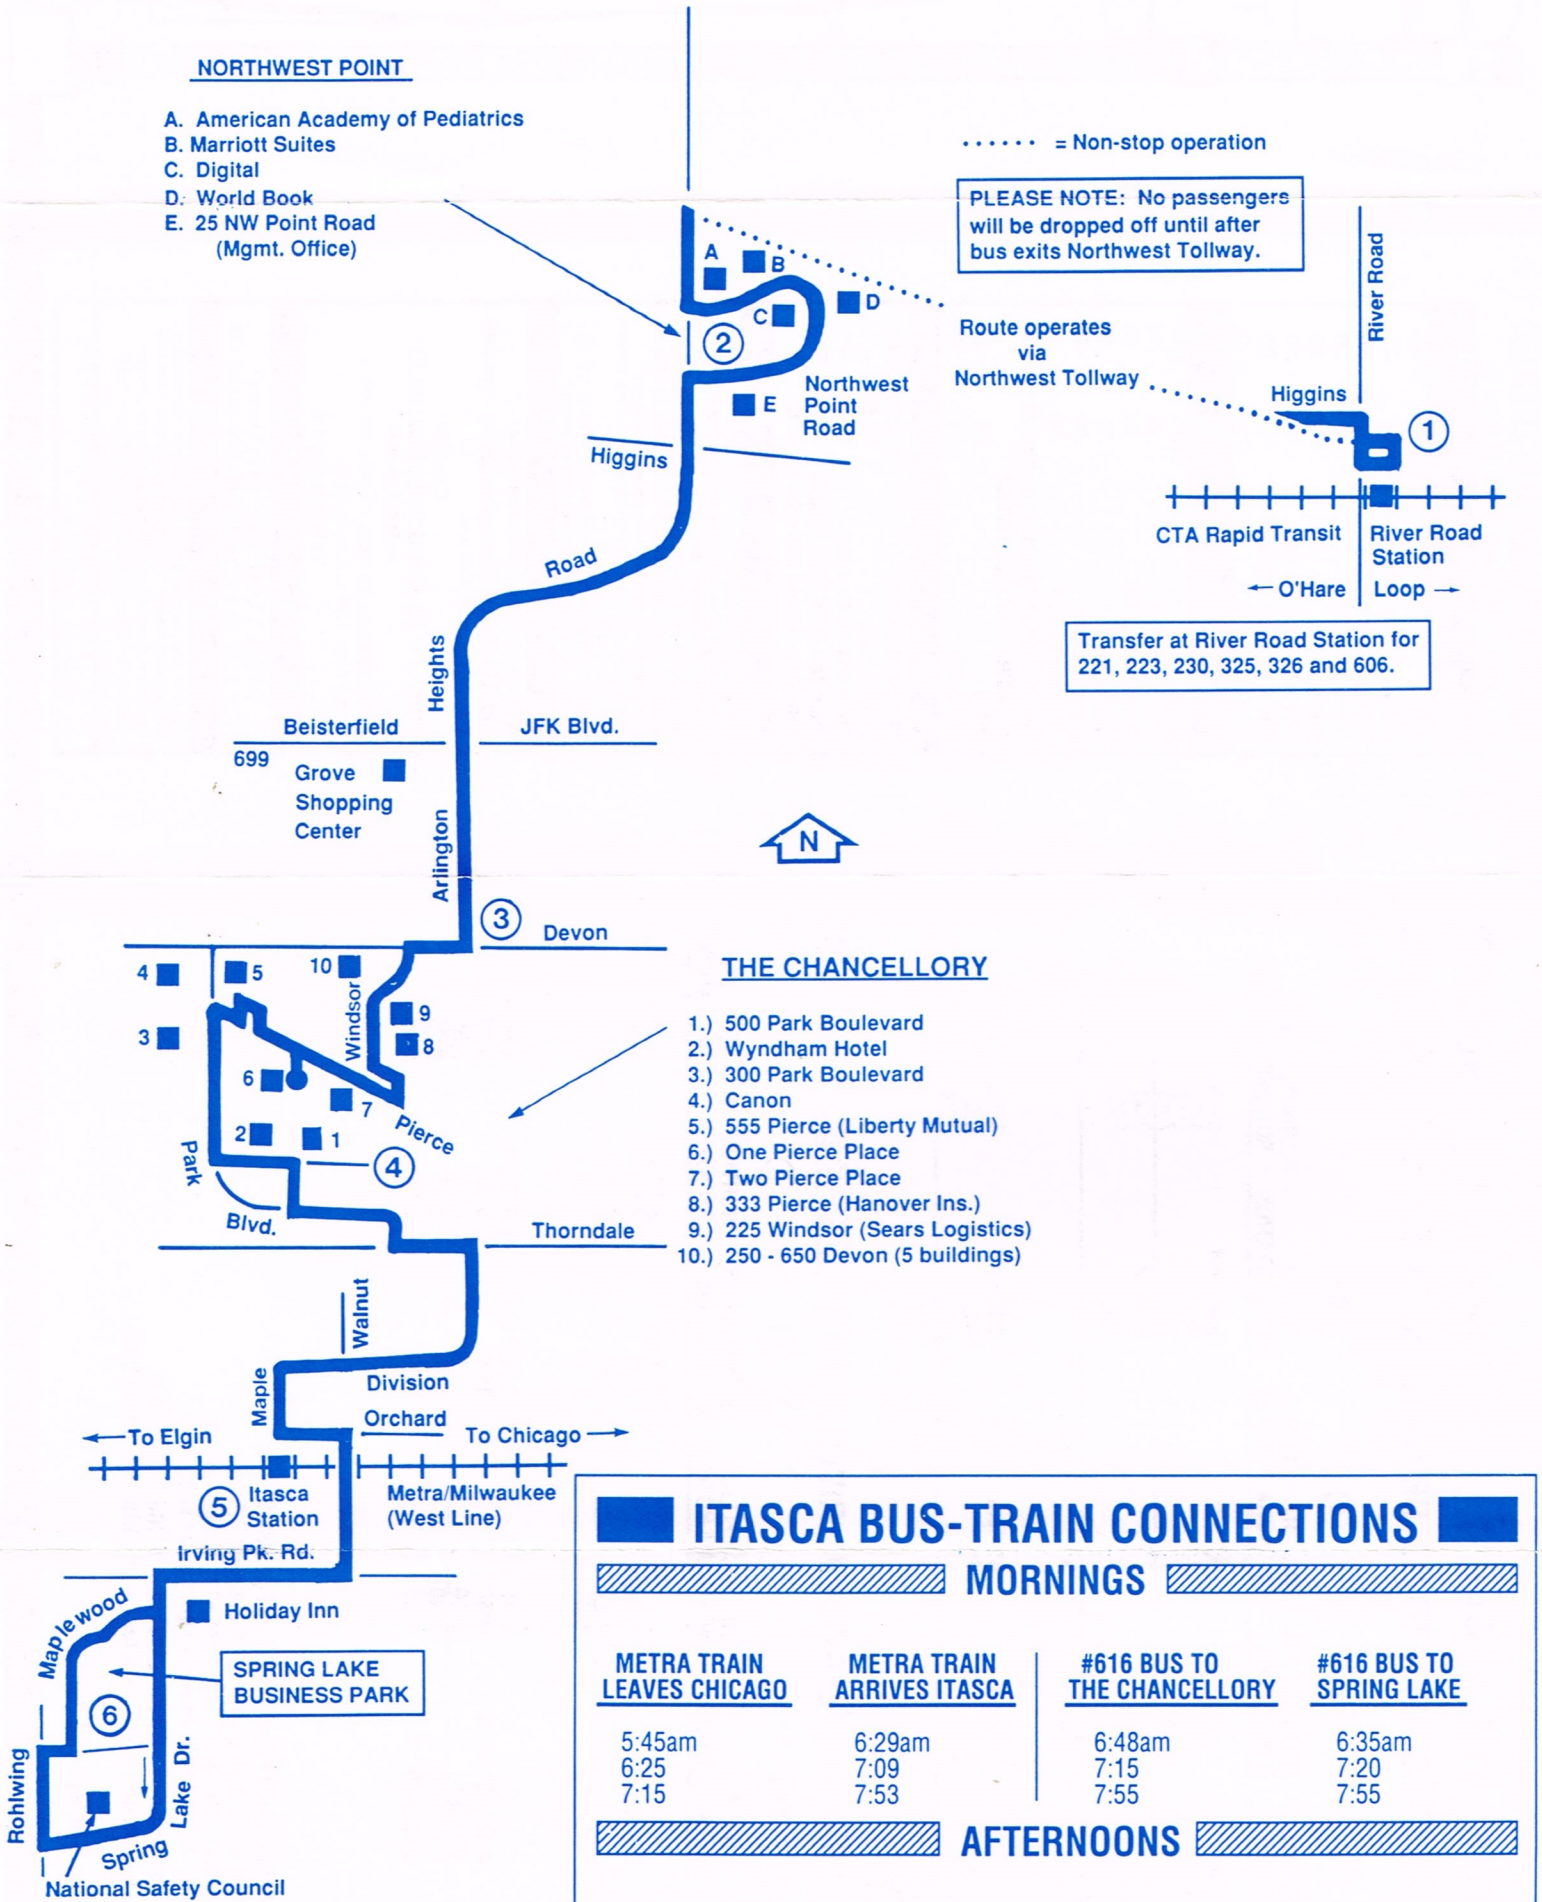

## SERVICE TO ELK GROVE & ITASCA

① RIVER ROAD CTA STATION	② NORTHWEST POINT-*	③ ARLINGTON HTS & DEVON AVE.	④ THE CHANCELLORY (WYNDHAM HOTEL)	⑤ ITASCA METRA STATION	⑥ SPRING LAKE BUSINESS PARK +
5:55am	6:10am	6:20am	6:29am	6:35am #	6:43am
6:35	6:53	7:05	7:14	7:20	7:28
6:50	7:08	7:20	7:29	7:35 #	7:43
7:10	7:28	7:40	7:49	7:55 #	8:03
7:35	7:53	8:05	8:14	8:20	8:28
8:05	8:23	8:35	8:44	-	-
8:35	8:53	9:05	9:14	-	-
-	-	4:00pm	4:09pm	4:15pm	4:23pm
4:05pm	4:25pm	4:40	4:49	4:55	5:03
4:30	4:50	5:05	5:14	5:20	5:28
5:05	5:25	5:40	-	-	-
5:35	5:55	6:10	-	-	-
6:05	6:25	6:40	-	-	-

## SERVICE TO RIVER ROAD

⑥ SPRING LAKE BUSINESS PARK +	⑤ ITASCA METRA STATION	④ THE CHANCELLORY (WYNDHAM HOTEL)	③ ARLINGTON HTS & DEVON AVE.	② NORTHWEST POINT-*	① RIVER ROAD CTA STATION
-	-	-	6:00am	6:10am	6:28am
6:43am	6:48am	6:54am	7:03	7:13	7:30
-	7:15	7:21	7:30	7:42	8:00
7:43am	7:49/7:55	8:01	8:10	8:22	8:40
-	-	4:10pm	4:20pm	4:35pm	4:55pm
4:05pm	4:15/4:34pm %	4:40	4:50	5:05	5:25
4:48	4:58/5:04 %	5:10	5:20	5:35	5:55
5:10	5:20/5:34 %	5:40	5:50	6:05	6:25
5:45	5:55/6:00 %	6:05	6:15	6:30	6:50

\* - Time shown is at 25 Northwest Point Road (Management Office).

+ - All Spring Lake times are at Spring Lake & Maplewood Drives (across from Holiday Inn). MORNING times are after bus completes loop through complex. AFTERNOON times are before bus starts loop.

# Route 616 The Chancellory Connection

ITASCA BUS-TRAIN CONNECTIONS			
MORNINGS			
METRA TRAIN LEAVES CHICAGO	METRA TRAIN ARRIVES ITASCA	#616 BUS TO THE CHANCELLORY	#616 BUS TO SPRING LAKE
5:45am	6:29am	6:48am	6:35am
6:25	7:09	7:15	7:20
7:15	7:53	7:55	7:55
AFTERNOONS			
#616 BUS LEAVES SPRING LAKE	#616 BUS LEAVES A HTS & DEVON	METRA TRAIN LEAVES ITASCA	METRA TRAIN ARRIVES CHICAGO
4:05pm	4:00pm	4:25pm	5:10pm
5:10	5:05	5:30	6:15