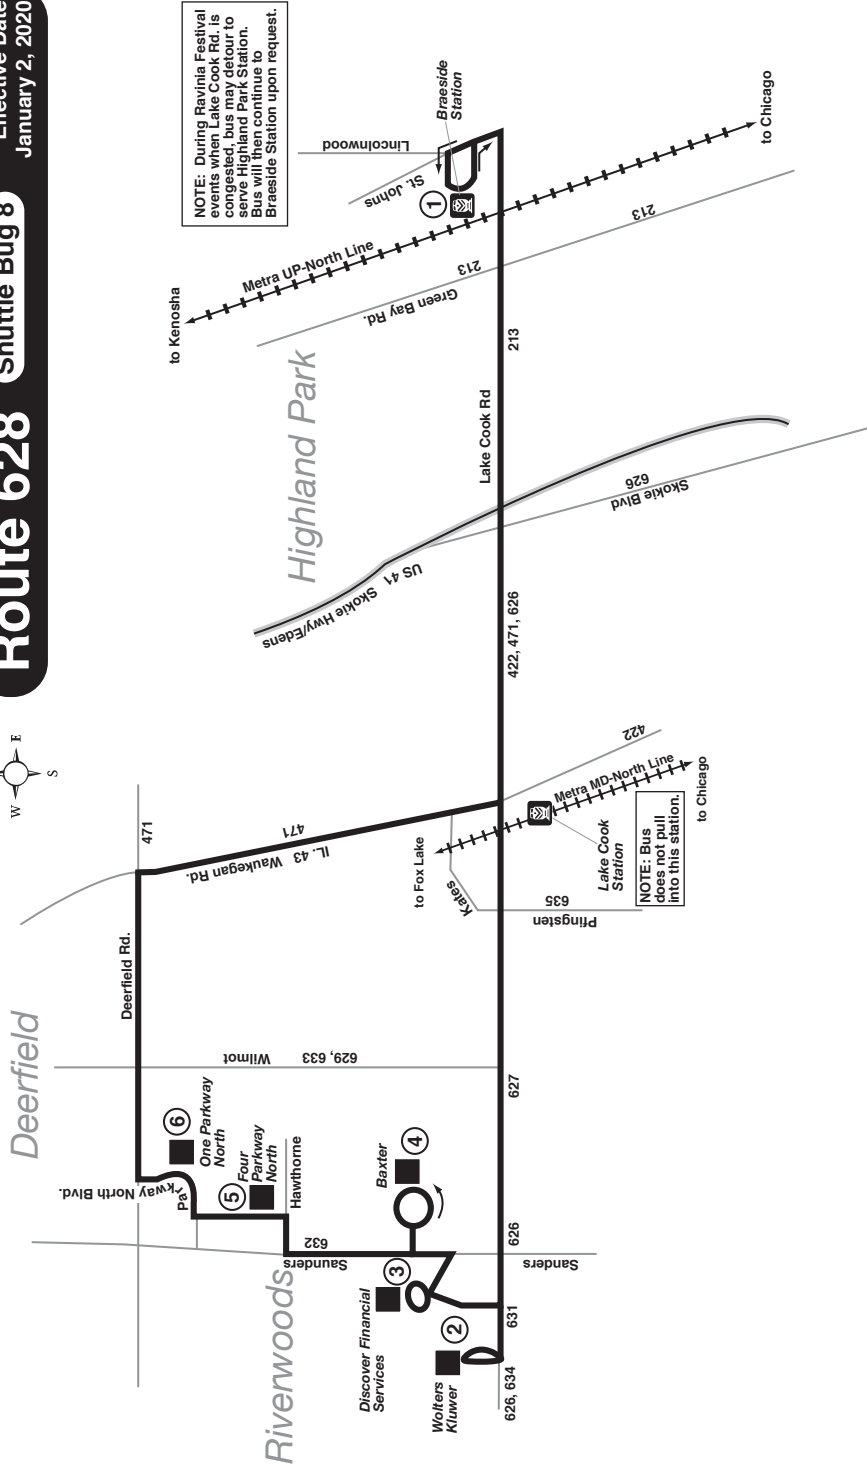

Effective Date
January 2, 2020

Route 628 Shuttle Bug 8

68285 (rev. 120619rev)

SHUTTLE BUG FARE ROUTE

Use your Ventra® Card
or exact fare in cash.

Driver Has No Change

Customers may use a Ventra Card, contactless bankcard, Ventra Ticket, Ride Free or Reduced Fare permit, or cash to pay fares on Pace fixed route services. Reduced fares are available for children (ages 7-11) and high school, junior high and grammar school students (ages 12-20) presenting a valid Ventra Student Riding Permit or valid school I.D. between 5:30am and 8:30pm on school days. Seniors 65 and older, people with disabilities and individuals with a valid Medicare card qualify for reduced fares. A valid RTA Reduced Fare Permit must be presented when using cash to pay a reduced fare. Eligible seniors and people with disabilities may ride fixed route services for free through the RTA Ride Free Program. Please contact the RTA at (312) 913-3110 for more information on free and reduced fares. Free rides are offered to children under 7 (max two children per fare paying adult), law enforcement officers and firefighters in full uniform or presenting a badge, and active duty military personnel in uniform. See the Pace Fare Guide for current fares, passes, restrictions and additional information. Visit ventrachicago.com or call 877-NOW-VENTRA to purchase and load value and passes onto your Ventra Card.