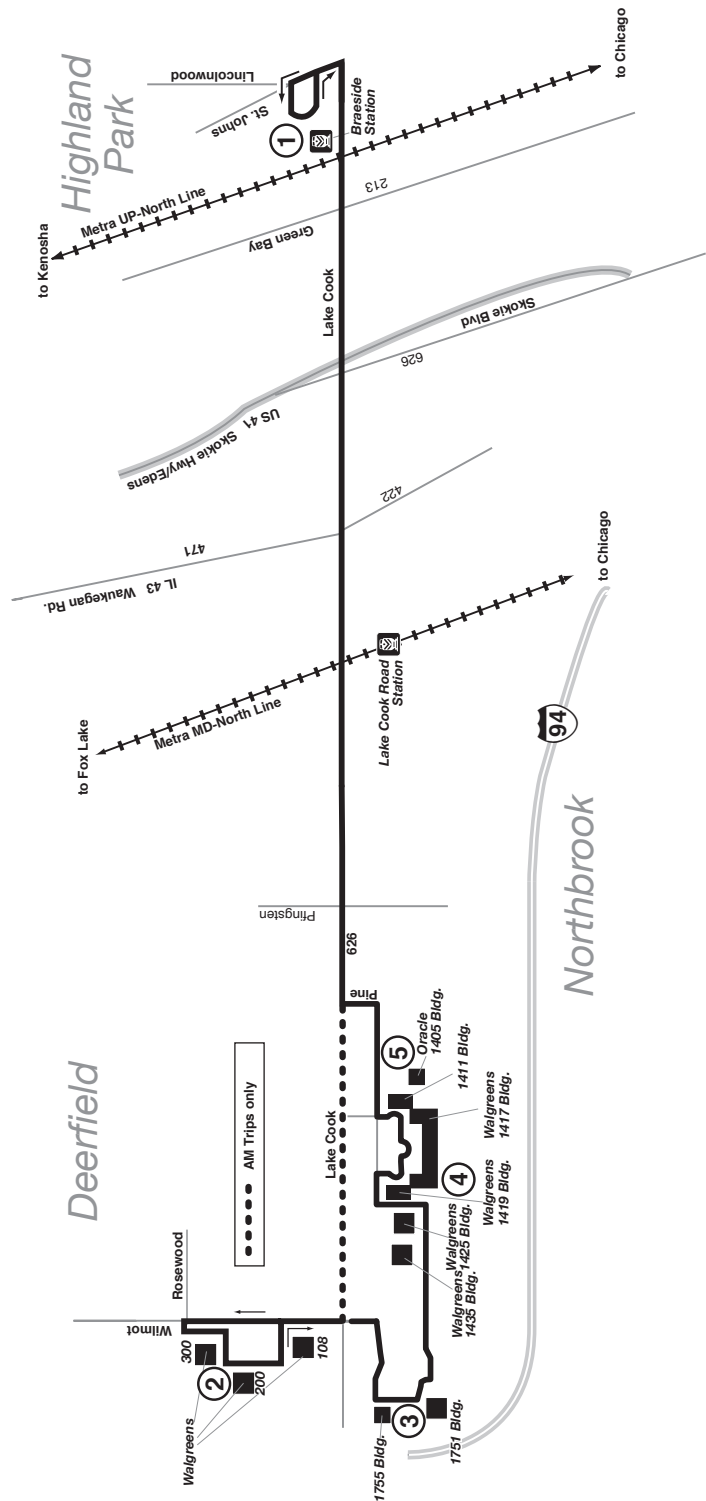

629

Shuttle Bug 9

Effective Date
January 2, 2020

0418 (Rev. 12/01/19)rev

SHUTTLE BUG FARE ROUTE

Use your Ventra® Card
or exact fare in cash.

Driver Has No Change

Customers may use a Ventra Card, contactless bankcard, Ventra Ticket, Ride Free or Reduced Fare permit, or cash to pay fares on Pace fixed route services. Reduced fares are available for children (ages 7-11) and high school, junior high and grammar school students (ages 12-20) presenting a valid Ventra Student Riding Permit or valid school I.D. between 5:30am and 8:30pm on school days. Seniors 65 and older, people with disabilities and individuals with a valid Medicare card qualify for reduced fares. A valid RTA Reduced Fare Permit must be presented when using cash to pay a reduced fare. Eligible seniors and people with disabilities may ride fixed route services for free through the RTA Ride Free Program. Please contact the RTA at (312) 913-3110 for more information on free and reduced fares. Free rides are offered to children under 7 (max two children per fare paying adult), law enforcement officers and firefighters in full uniform or presenting a badge, and active duty military personnel in uniform. See the Pace Fare Guide for current fares, passes, restrictions and additional information. Visit ventrachicago.com or call 877-NOW-VENTRA to purchase and load value and passes onto your Ventra Card.

Major Destinations

Metra UP-North Line
Braeside Station

Walgreens

Oracle

Weekday Rush Hour Service

January 2, 2020

ROUTE 629 @ SHUTTLE BUG 9

WEEKDAY WESTBOUND