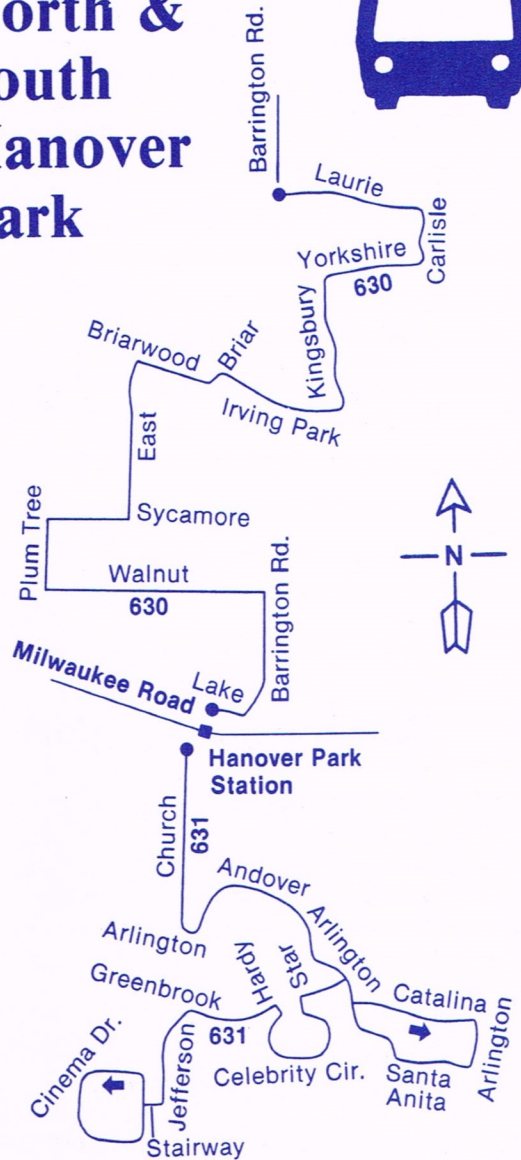

**Welcome
Aboard!**
Bienvenido!

Fares

Adult

Weekdays **60c**
Universal Transfer **40c**

**Senior Citizens,
Handicapped
Persons (with RTA card),
Students
Children 7-11.**

Weekdays **25c**
Universal Transfer **25c**

**Children under 7
(when with fare-
paying passenger).**

free

Route and Schedule Information
Informacion de Ruta e Horario

ELGIN
695-6500, Ext. 272

RTA Information Center
RTA Centro de Informacion
Toll free — (800) 972-7000

630-631 North & South Hanover Park