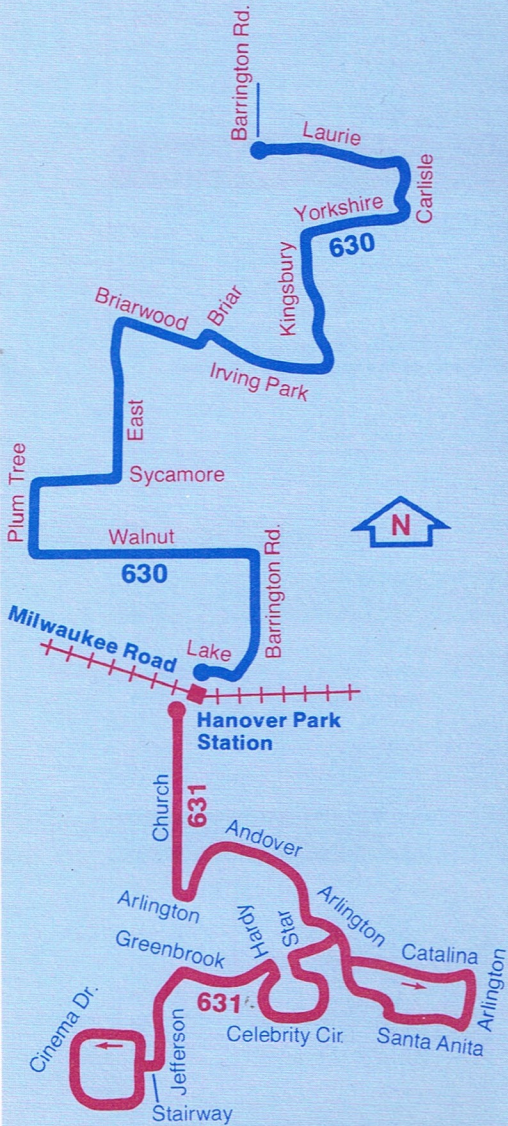

Operated by City of Elgin  
 Department of Transportation  
 For lost and found information  
 call **695-6500 ext. 272**

RTA Travel Information is  
 a 24 hour facility.  
 For better service, call during  
 the off-peak hours.

## 630 Southbound (Mornings)

Barrington & Laurie	Kingsbury & Irving Park	East & Briarwood	Plum Tree & Walnut	Bus Arrives MR Sta.	Train Leaves Han. Pak.	Train Arrives Union Sta.
6:01am	6:08am	6:13am	6:19am	6:25am	6:37am	7:35am
6:36	6:43	6:48	6:54	7:00	7:08	8:02
7:10	7:17	7:22	7:28	7:34	7:41	8:34
—	—	7:43	7:49	7:55	8:02	8:55

\*First trip does not go north of Irving Park Road.  
Approximate travel time to the north end of the route is 23 minutes.

Weekdays only. No Saturday, Sunday or holiday service.

\*First trip does not go via Jefferson or Cinema Drive  
Approximate travel time to the south end of the route is 23 minutes.