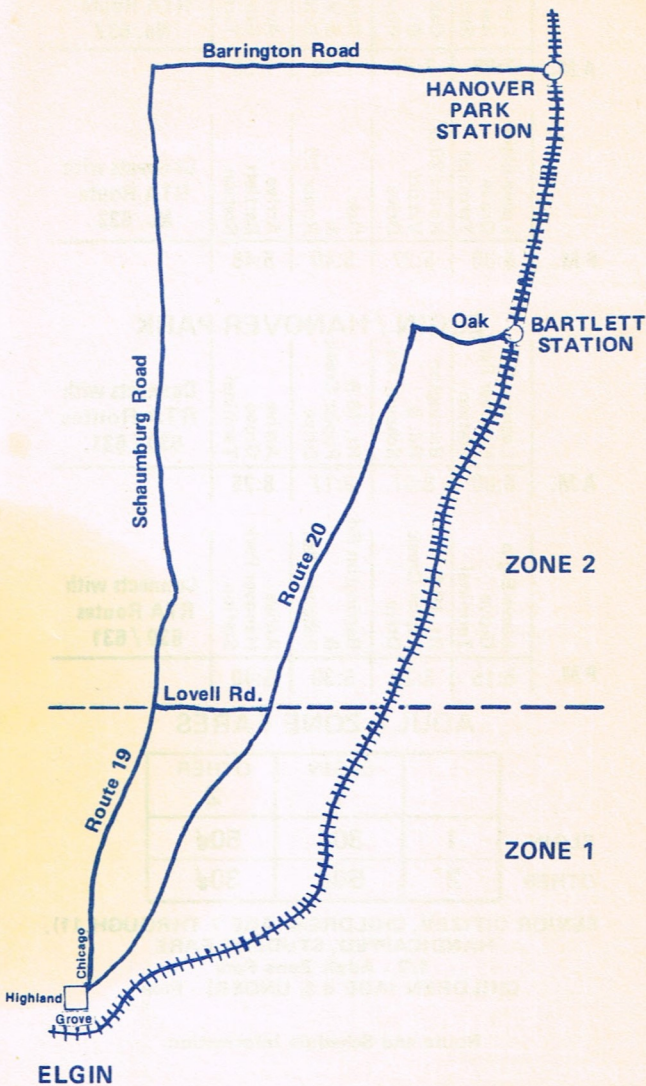

ELGIN / BARTLETT

ELGIN / HANOVER PARK

Weekdays

ELGIN/BARTLETT

	Leave Bartlett Station	Oak & Route 20	Route 20 & Varsity Drive	Arrive Grove Terminal	Connects with RTA Route No. 632
A.M.	7:35	7:37	7:45	7:50	

	Leave Elgin Grove Terminal	Route 20 & Varsity Drive	Oak & Route 20	Arrive Bartlett Station	Connects with RTA Route No. 632
P.M.	5:30	5:37	5:40	5:45	

ELGIN / HANOVER PARK

	Leave Hanover Park Station	Barrington Rd. & Schaum. Rd.	Rt. 19 & Poplar Creek Drive	Arrive Grove Terminal	Connects with RTA Routes 630 / 631
A.M.	8:00	8:07	8:17	8:25	

	Leave Elgin Grove Terminal	Rt. 19 & Poplar Creek Drive	Barrington Rd. & Schaum. Rd.	Arrive Hanover Park Station	Connects with RTA Routes 630 / 631
P.M.	5:15	5:23	5:30	5:40	

ADULT ZONE FARES

		ELGIN 1	OTHER 2
ELGIN	1	30¢	50¢
OTHER	2	50¢	30¢

SENIOR CITIZEN, CHILDREN (AGE 7 THROUGH 11),
HANDICAPPED, STUDENT FARE
1/2 - Adult Zone Fare
CHILDREN (AGE 6 & UNDER) - Free

Route and Schedule Information

ELGIN
695-6500, Ext. 272

RTA Information Center
Toll free — (800) 972-7000

Service shown in this timetable is subsidized by the Regional Transportation Authority.