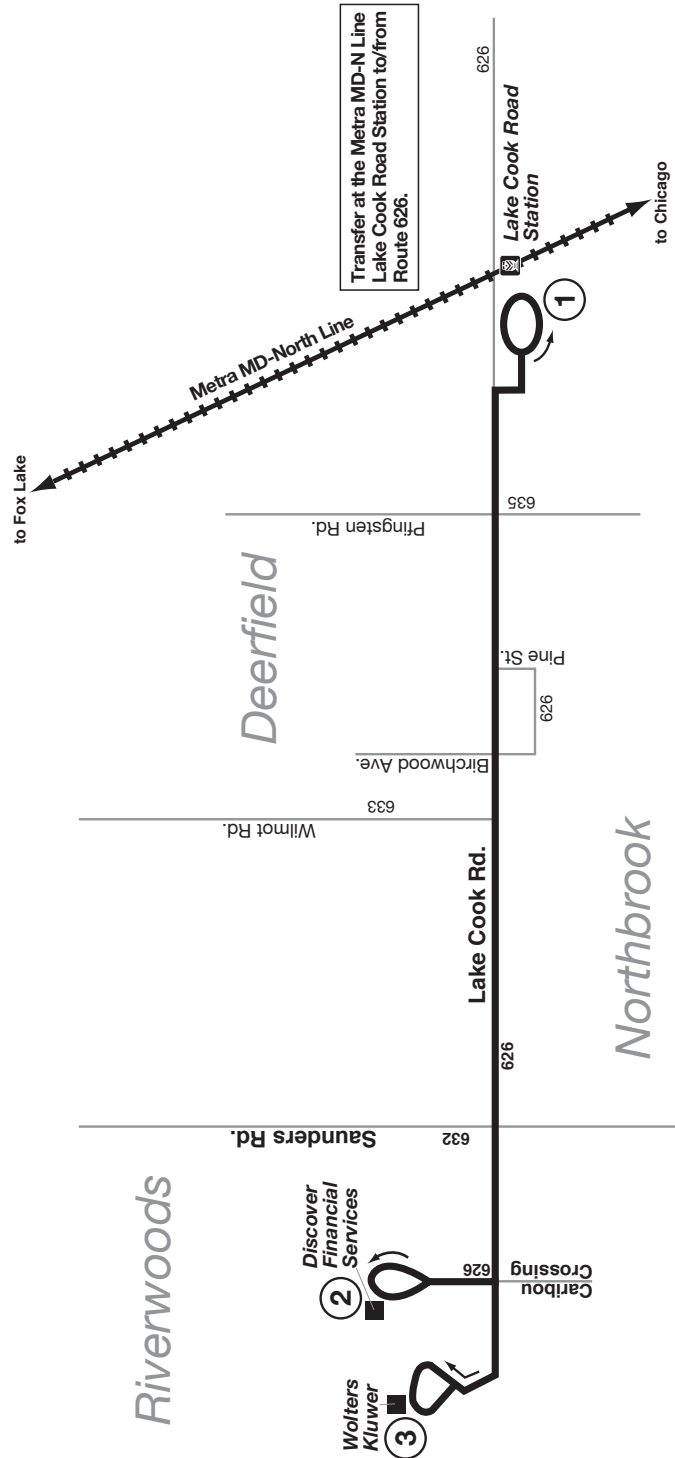

Route 631

Shuttle Bug 1

Effective Date
January 2, 2020

Discover
Financial
Services

Wolters
Kluwer

Caribou
Crossing

Saunders Rd.

Wilmot Rd.

Birchwood Ave.

Pine St.

Pflingsten Rd.

092319rev120619rev

SHUTTLE BUG FARE ROUTE

Use your Ventra® Card
or exact fare in cash.
Driver Has No Change

Customers may use a Ventra Card, contactless bankcard, Ventra Ticket, Ride Free or Reduced Fare permit, or cash to pay fares on Pace fixed route services. Reduced fares are available for children (ages 7-11) and high school, junior high and grammar school students (ages 12-20) presenting a valid Ventra Student Riding Permit or valid school I.D. between 5:30am and 8:30pm on school days. Seniors 65 and older, people with disabilities and individuals with a valid Medicare card qualify for reduced fares. A valid RTA Reduced Fare Permit must be presented when using cash to pay a reduced fare. Eligible seniors and people with disabilities may ride fixed route services for free through the RTA Ride Free Program. Please contact the RTA at (312) 913-3110 for more information on free and reduced fares. Free rides are offered to children under 7 (max two children per fare paying adult), law enforcement officers and firefighters in full uniform or presenting a badge, and active duty military personnel in uniform. See the Pace Fare Guide for current fares, passes, restrictions and additional information. Visit ventrachicago.com or call 877-NOW-VENTRA to purchase and load value and passes onto your Ventra Card.