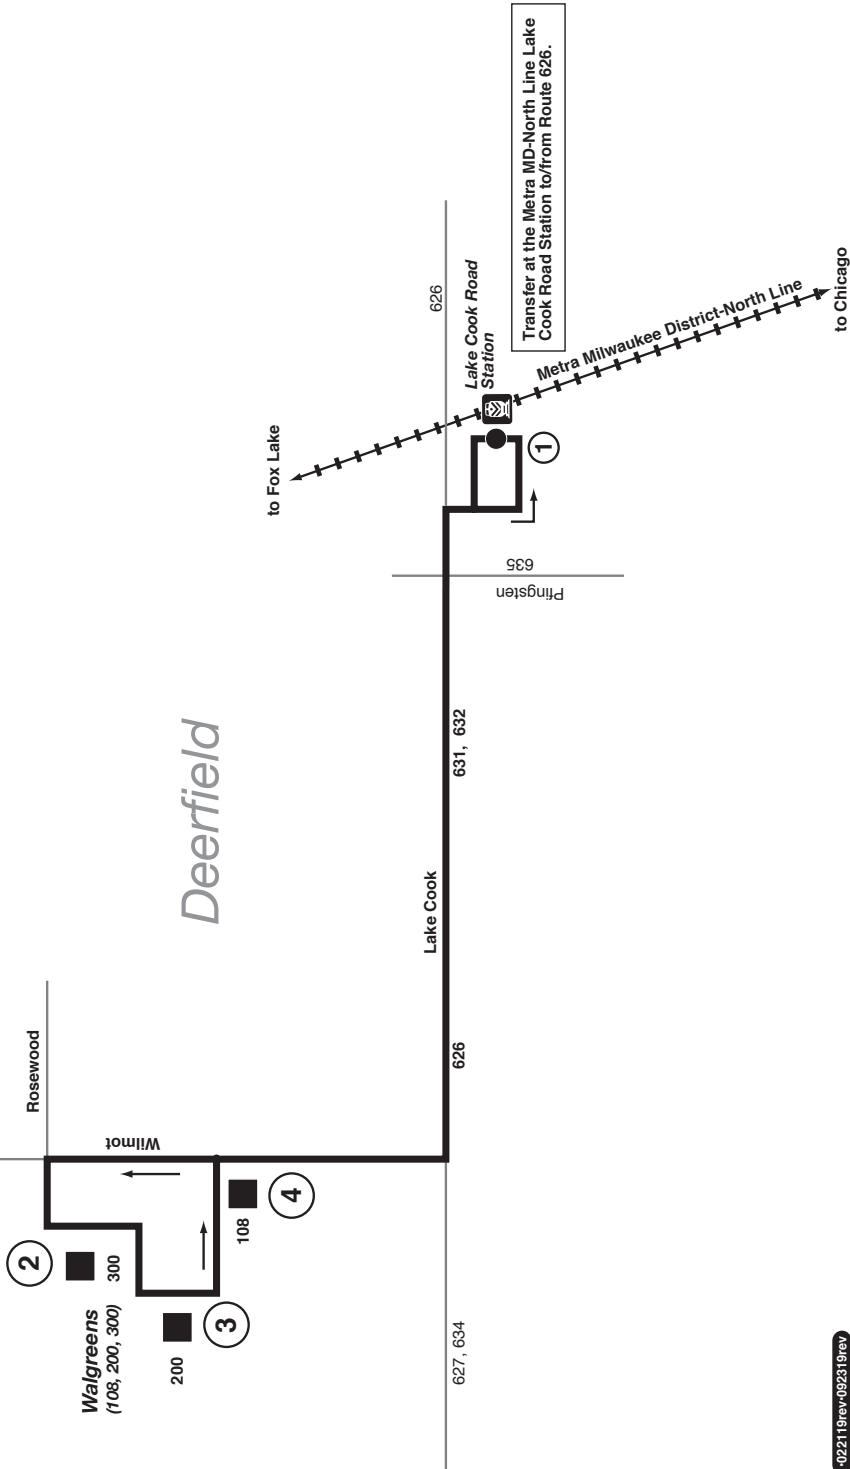

# Route 633 Shuttle Bug 3

Effective Date  
October 28, 2019

## Route 633 Shuttle Bug 3

022119rev-092319rev

T - Transfer at Deerfield Station to the 8:26am southbound train to Lake Cook Road Station.