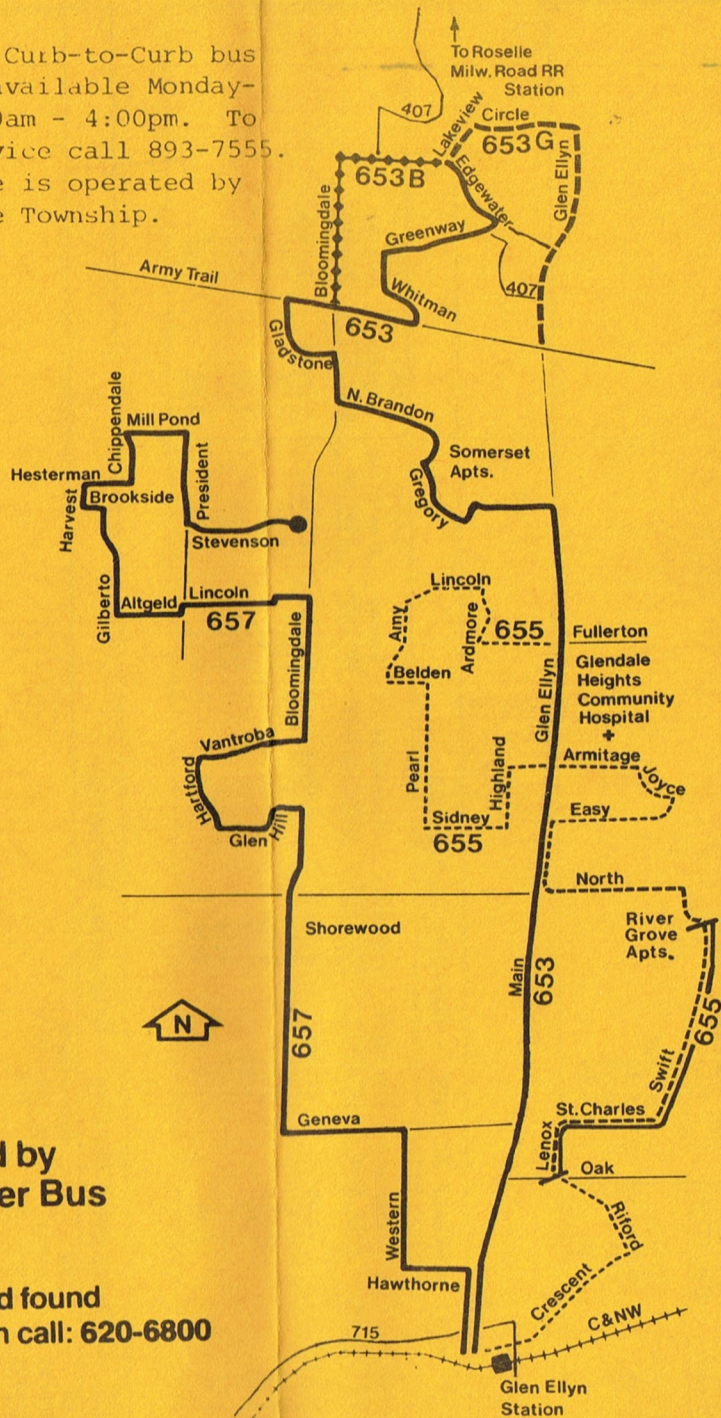

Paratransit Curb-to-Curb bus service is available Monday-Friday, 9:00am - 4:00pm. To request service call 893-7555. This service is operated by Bloomingdale Township.

Operated by
Commuter Bus
Systems

For lost and found
information call: 620-6800

Bus will stop upon signal to
driver at any intersection along
the route where it is safe to do so.

RTA Travel Information is
a 24 hour facility.
For better service, call during
the off-peak hours.

In Chicago;
836-7000
In the suburbs
toll-free;
800-972-7000

RTA Travel Information Center
is closed on major holidays.
Please call a day or two ahead
for holiday travel information.

During construction on St.
Charles, Southbound bus
will stop at River Glen
Apts. and return to Main
via North, continue
south to Oak, and resume
normal route.