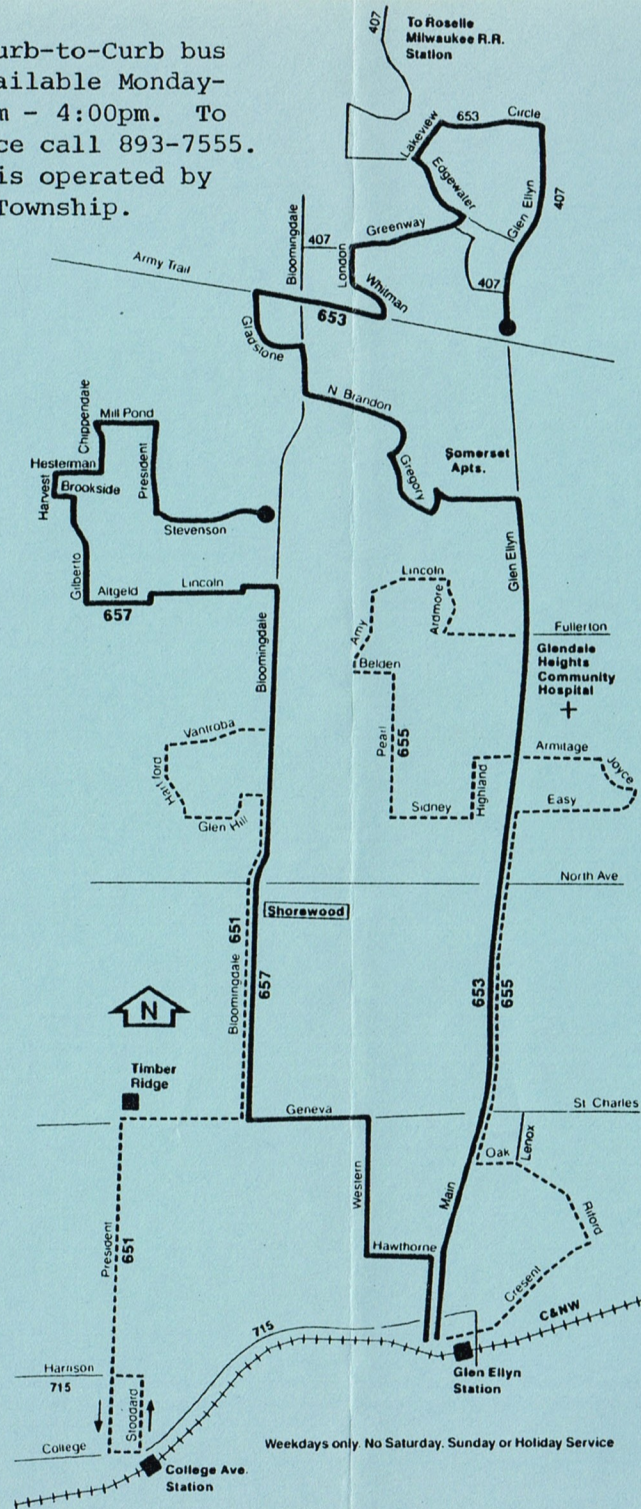

Paratransit Curb-to-Curb bus service is available Monday-Friday, 9:00am - 4:00pm. To request service call 893-7555. This service is operated by Bloomingdale Township.

Operated by Commuter Bus Systems.
For lost and found information call: 620-6800

Stevenson & Bloomingdale	Chippendale & Mill Pond	President & Lincoln	Shorewood & Bloomingdale	Geneva & Western	Arrive Glen Ellyn Station	CNW Departs Glen Ellyn	CNW Arrives Chicago
5:55am	5:59am	6:04am	6:09am	6:13am	6:19am	6:27am	7:15am
6:30	6:35	6:40	6:46	6:51	6:57	7:05	7:40
6:43	6:48	6:53	6:59	7:04	7:10	7:18	7:54
7:11	7:16	7:21	7:27	7:32	7:38	7:46	8:19
7:25	7:29	7:34	7:40	7:45	7:51	7:59	8:40
7:52	7:56	8:01	8:07	8:12	8:18	8:26	9:05