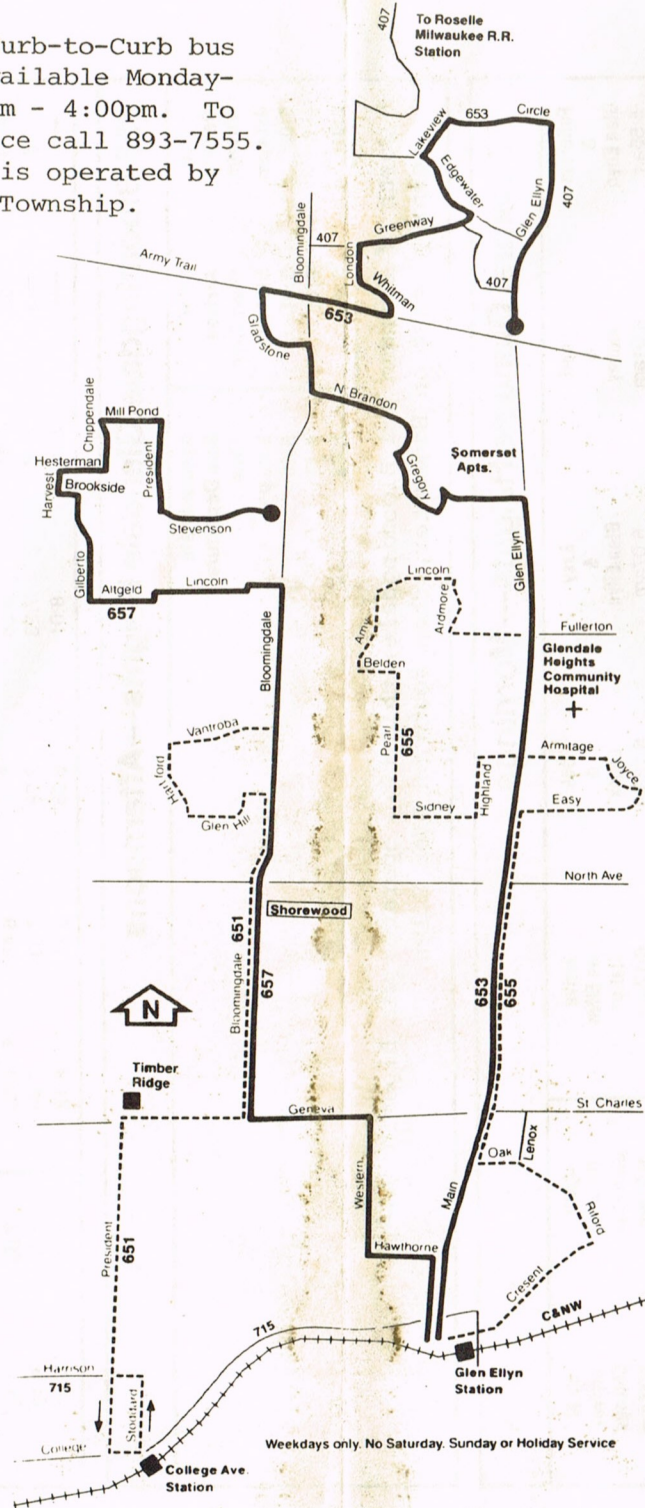

Paratransit Curb-to-Curb bus service is available Monday-Friday, 9:00am - 4:00pm. To request service call 893-7555. This service is operated by Bloomingdale Township.

Weekdays only. No Saturday, Sunday or Holiday Service