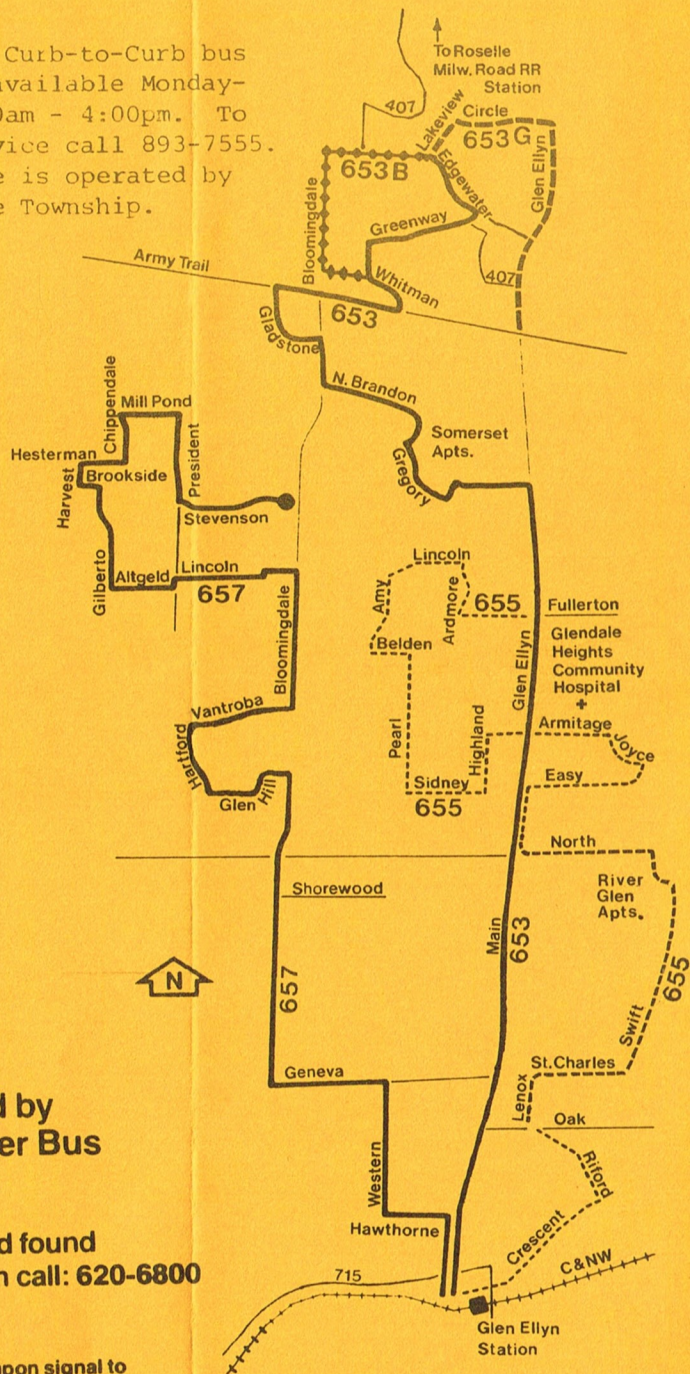

Paratransit Curb-to-Curb bus service is available Monday-Friday, 9:00am - 4:00pm. To request service call 893-7555. This service is operated by Bloomingdale Township.

Operated by
Commuter Bus
Systems

For lost and found
information call: 620-6800

Bus will stop upon signal to
driver at any intersection along
the route where it is safe to do so.

RTA Travel Information is
a 24 hour facility.
For better service, call during
the off-peak hours.

In Chicago:
836-7000
In the suburbs
toll-free:
1-800-972-7000

B-Trips operate via Edgewater
and Bloomingtondale.

G-Trips operate via Lakeview,
Circle and Glen Ellyn.

#655 CENTRAL GLENDALE HEIGHTS - MORNINGS SOUTHBOUND

Fullerton Glen Ellyn	Pearl Sidney	Easy Glen Ellyn	River Glen Apts.	Lenox Oak	Arrive Glen Ellyn	CNW Departs Glen Ellyn	CNW Arrives Chicago
5:53am	5:59am	6:05am	6:09am	6:12am	6:17am	6:27am	7:15am
6:31	6:37	6:43	6:47	6:50	6:55	7:05	7:40
7:12	7:18	7:24	7:28	7:31	7:36	7:46	8:19
7:54	8:00	8:06	8:10	8:13	8:18	8:26	9:15

Stevenson Bloomingtondale	Chippendale Mill Pond	President Lincoln	Vantroba Hartford	Shorewood Bloomingtondale	Geneva Western	Arrive Glen Ellyn Station	CNW Departs Glen Ellyn	CNW Arrives Chicago
5:52am	5:55am	6:01am	6:05am	6:09am	6:13am	6:19am	6:27am	7:15am
6:29	6:32	6:39	6:43	6:47	6:51	6:57	7:05	7:40
6:42	6:45	6:52	6:56	7:00	7:04	7:10	7:18	7:54
7:10	7:13	7:20	7:24	7:28	7:32	7:38	7:46	8:19
7:24	7:27	7:33	7:37	7:41	7:45	7:51	7:59	8:40
7:51	7:54	8:00	8:04	8:08	8:12	8:18	8:26	9:15