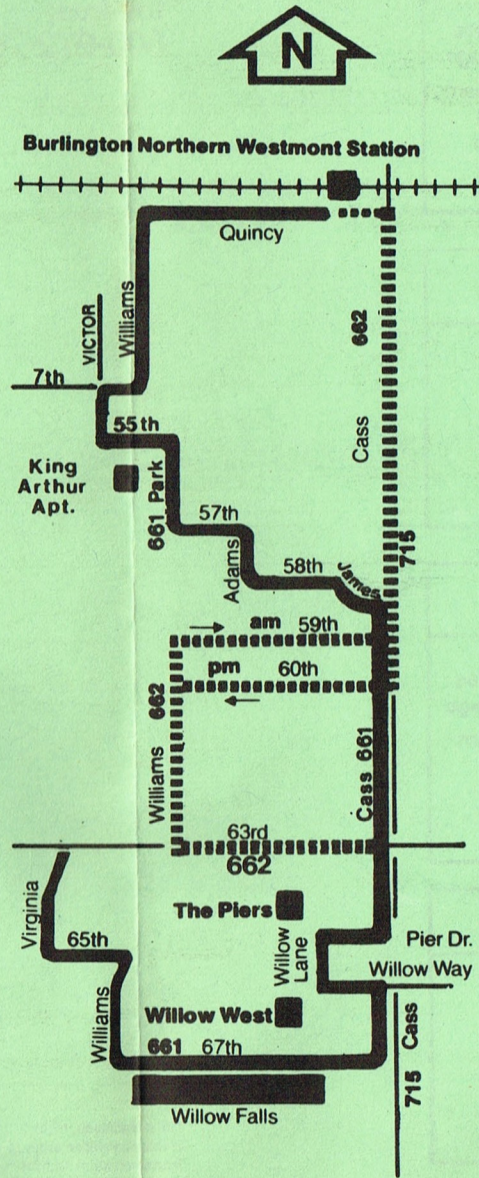

Operated by
Commuter Bus
Systems

For lost and found
information call: 620-6800

661 & 662

Revised Service
APRIL 1981

661 & 662

South
West
&
South
Central
Westmont
Feeders

Weekdays Only. No Saturday, Sunday, or Holiday Service.

661 Mornings—Northbound

Virginia & 63rd	67th & Cass	Pier Dr. & Willow Ln.	58th & Cass	Victor & 7th	Arrive Westmont BN	BN Departs Westmont	BN Arrives Chicago
5:55am	6:00am	6:03am	6:07am	6:11am	6:16am	6:26am	7:15am
6:24	6:29	6:32	6:36	6:40	6:45	6:51	7:21
6:53	6:58	7:01	7:05	7:09	7:14	7:29	8:00
7:22	7:27	7:30	7:34	7:38	7:43	7:51	8:22
—	—	—	7:50	7:54	7:59	8:07	8:40

661 Afternoons—Southbound

BN Departs Chicago	BN Arrives Westmont	Approximate Bus Departure Time
4:34pm	5:15pm	5:17pm
5:08	5:40	5:43
5:27	5:58	6:05
5:50	6:32	6:35

662 Mornings—Northbound ■■■■■■■■

63rd & Cass	60th & Williams	59th & Cass	Westmont BN Station	BN Departs Westmont	BN Arrives Chicago
6:22am	6:25am	6:29am	6:35am	6:51am	7:21am
6:42	6:45	6:49	6:55	7:00	7:39
7:05	7:08	7:12	7:18	7:29	8:00
7:25	7:28	7:32	7:38	7:51	8:22
7:45	7:48	7:52	7:58	8:07	8:40

662 Afternoons—Southbound ■■■■■■■■

BN Departs Chicago	BN Arrives Westmont	Approximate Bus Departure Time
4:34pm	5:15pm	5:17pm
5:08	5:40	5:42
5:27	5:58	6:03
5:50	6:32	6:34

RTA Travel Information is a 24 hour facility. For better service, call during the off-peak hours.