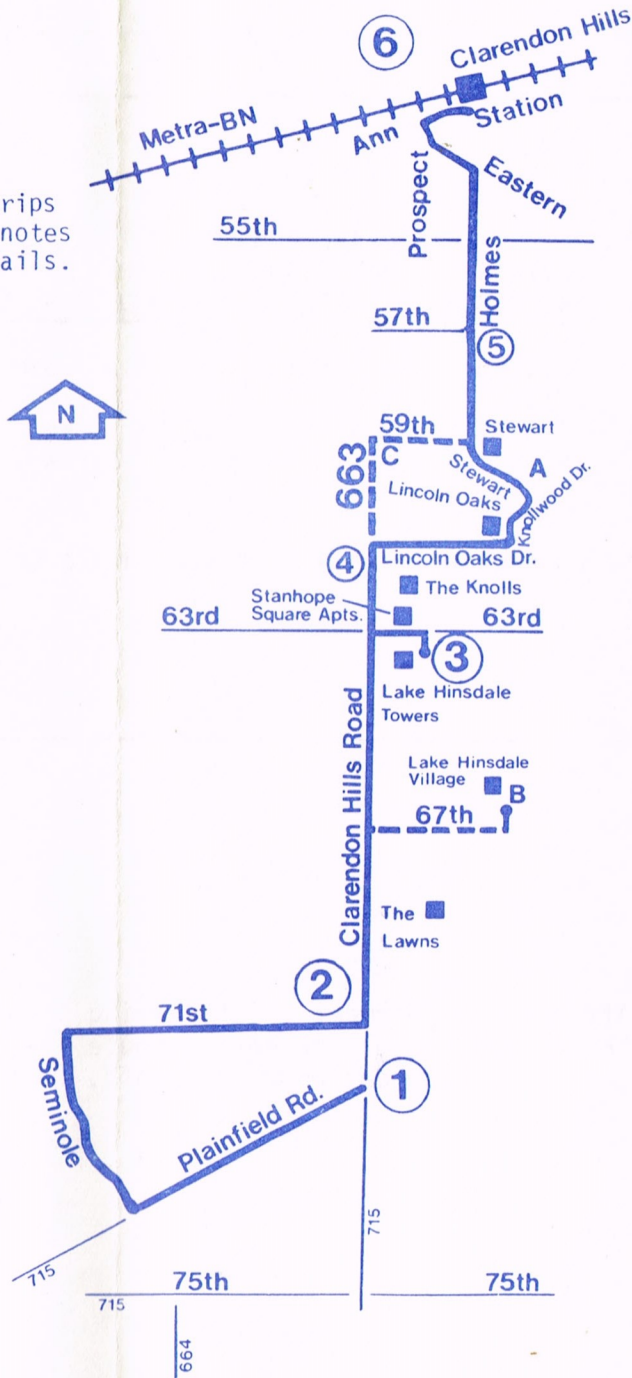

----- Certain trips only. See schedule notes A, B, and C for details.

How are we doing?
 Speak your mind.
 Call 364-PACE
 Extension 4999
 Monday through Friday
 8:00am to 5:00pm

Operated by
DuPage Motor Coach
Westmont
 For lost and found
 call 964-2500

- A - These trips operate via Lincoln Oaks Drive and within the complex will only stop at Lincoln Oaks & Knollwood.
- B - These trips do not operate to Lake Hinsdale Village.
- C - This trip operates via Clarendon Hills and 59th Street.