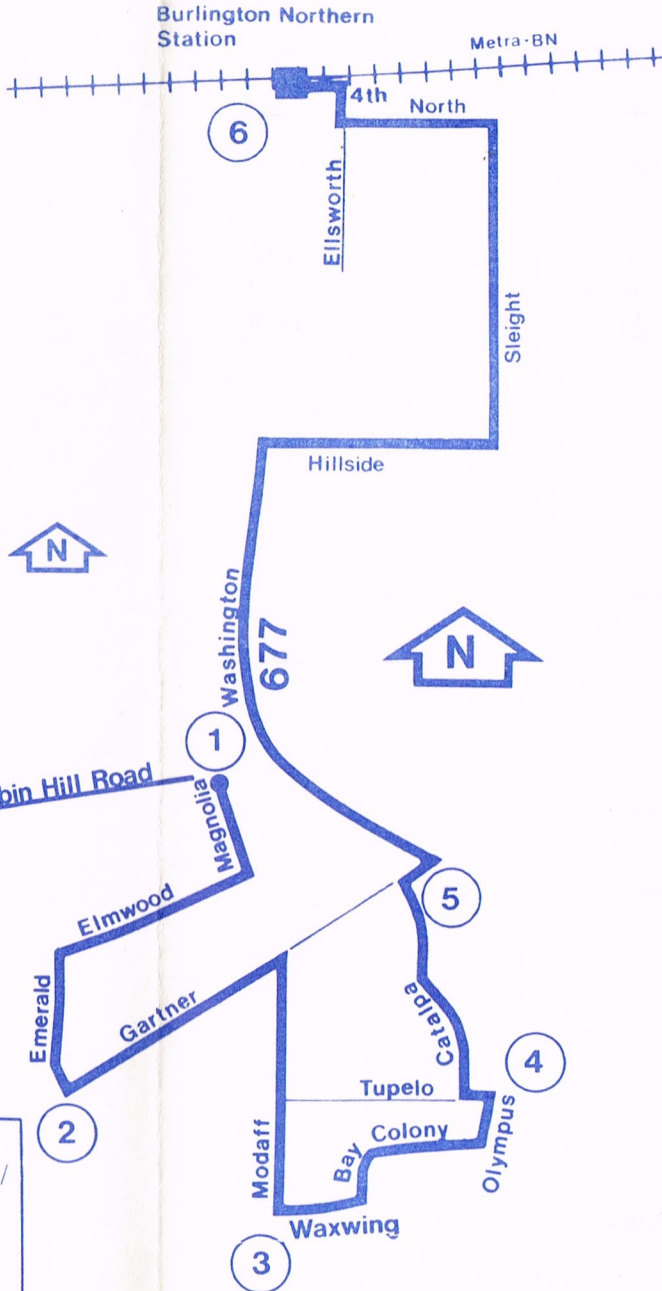

How are we doing?

Speak your mind.
Call 364-PACE
Extension 4999

Monday through Friday
8:00am to 5:00pm

Operated by
DuPage Motor Coach/
Eola

For lost and found
call 851-7500

Pace is the Suburban Bus Division of the RTA