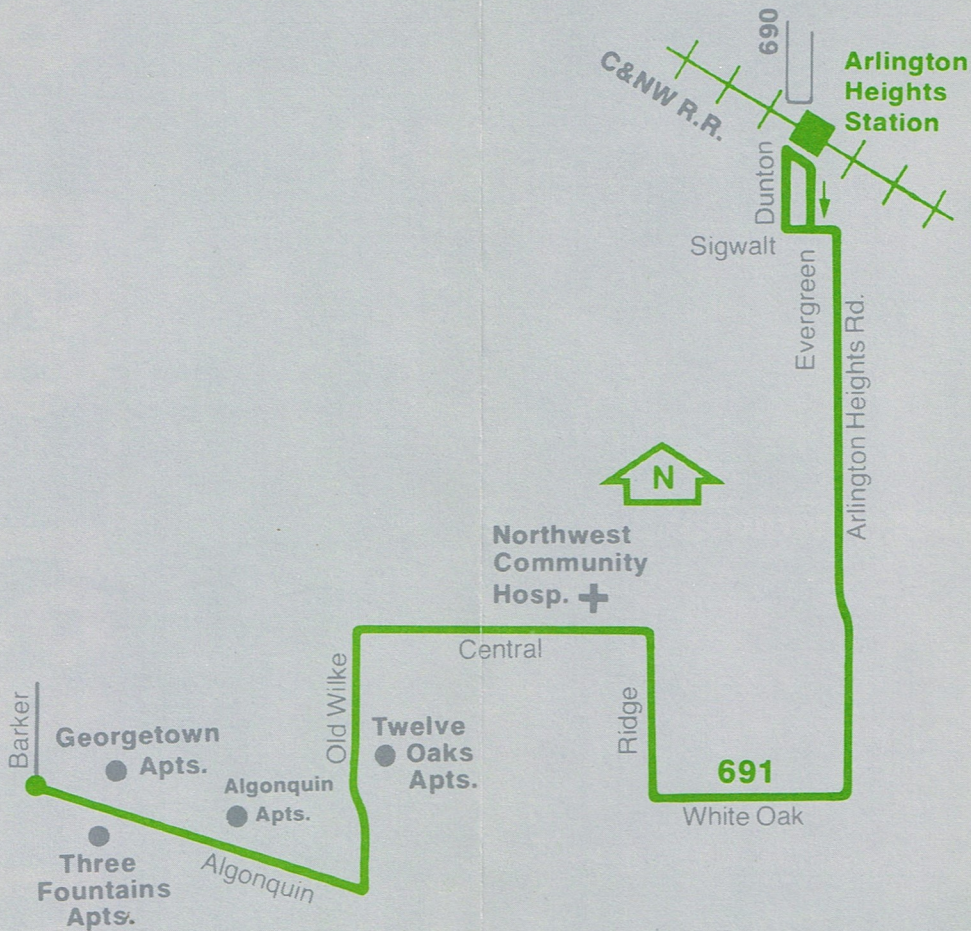

691 Weekdays—Southbound (Afternoon)

Train Leaves Chicago C&NW Sta.	Train Arrives C&NW Arl. Hts. Sta.	Bus Leaves C&NW Arl. Hts. Station	Northwest Community Hospital	Bus Arrives Barker & Algonquin
4:39pm	5:23pm	5:25pm	5:38pm	5:46pm
5:20	5:56	5:58	6:10	6:18
5:42	6:25	6:28	6:41	6:49
6:30	7:01	7:04	7:16	7:24

Operated by
Commuter Bus Service

For lost and found
information call:
620-6800

691

Arlington Heights

New Service
Dec. 1977

691 691 691 691 691

RTA Travel Information is a 24 hour facility. For better service, call during the off-peak hours.

In Chicago;
836-7000
 In the suburbs
 toll free;
800-972-7000

Fares

Adult
 Weekdays **30¢**
 Universal Transfer **30**

**Senior Citizens,
 Handicapped
 Persons (with RTA card),
 Students
 Children 7-11.**
 Weekdays **15¢**
 Universal Transfer **15**