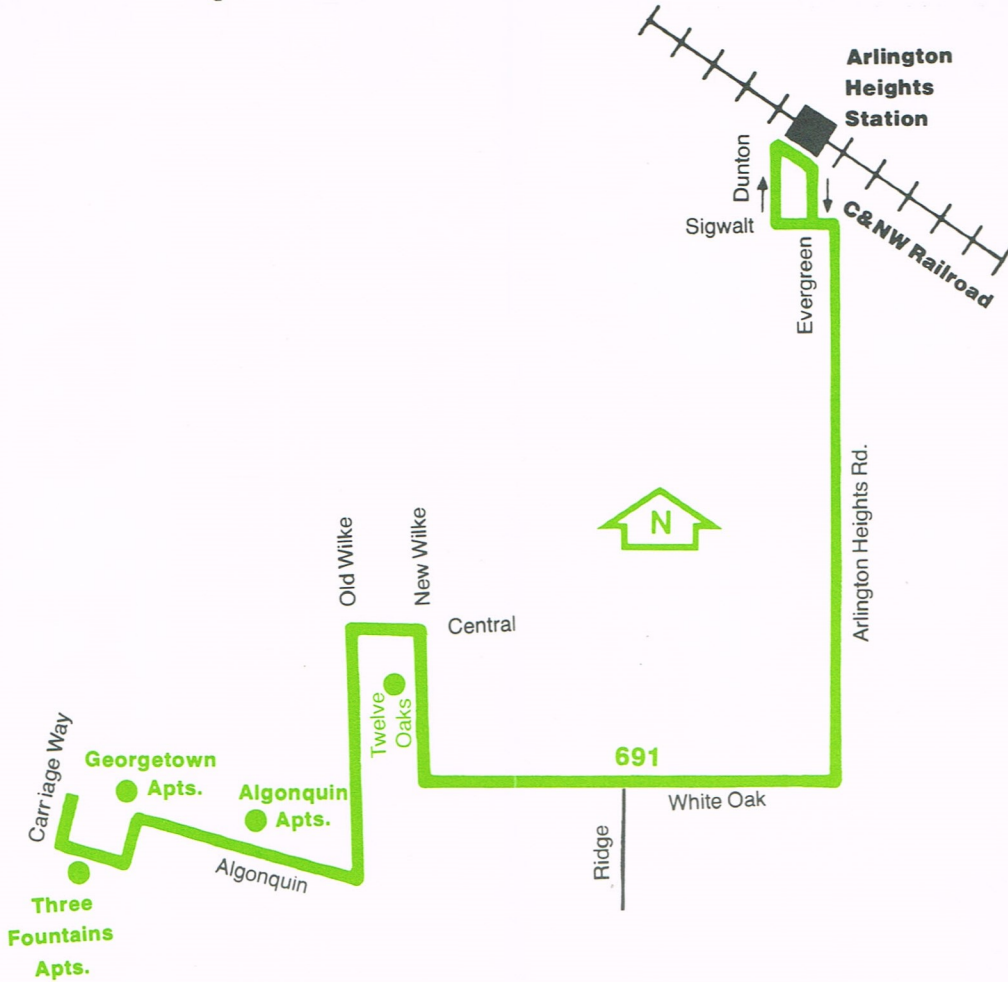

Bus will stop upon signal to driver at any intersection along the route where it is safe to do so.

Operated by
Commuter Bus Systems

for lost and found
information call:

620-6800

691

Arlington Heights

July 24, 1978

691 691 691 691 691 691

RTA Travel Information is a 24 hour facility. For better service, call during the off-peak hours.

In Chicago;

836-7000

In the suburbs toll free;

800-972-7000

Fares

Adult