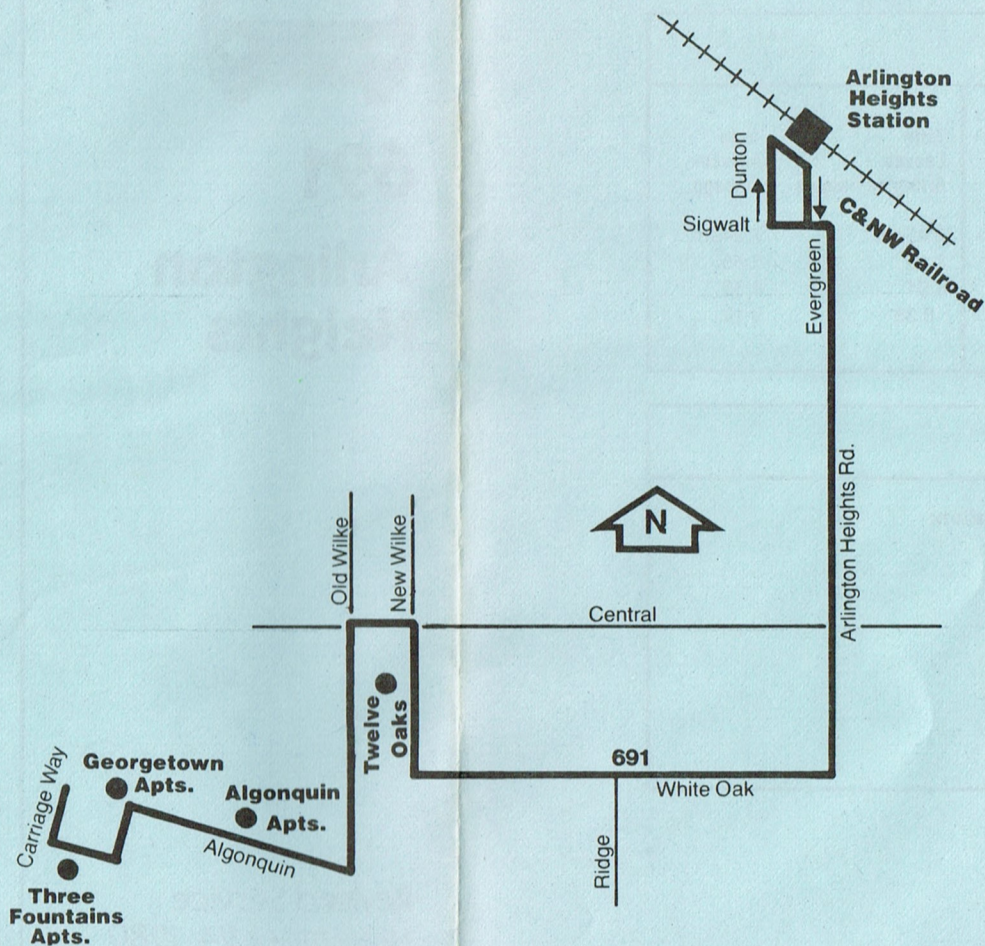

Bus will stop upon signal to driver at any intersection along the route where it is safe to do so.

691

Arlington Heights

Revised Service
November 24, 1980

691 691 691 691 691

Operated by
Westway Coach, Inc.

For lost and found
information call:
279-2720

RTA Travel Information is
a 24 hour facility.
For better service, call during
the off-peak hours.

In Chicago;
836-7000
In the suburbs
toll free;
800-972-7000