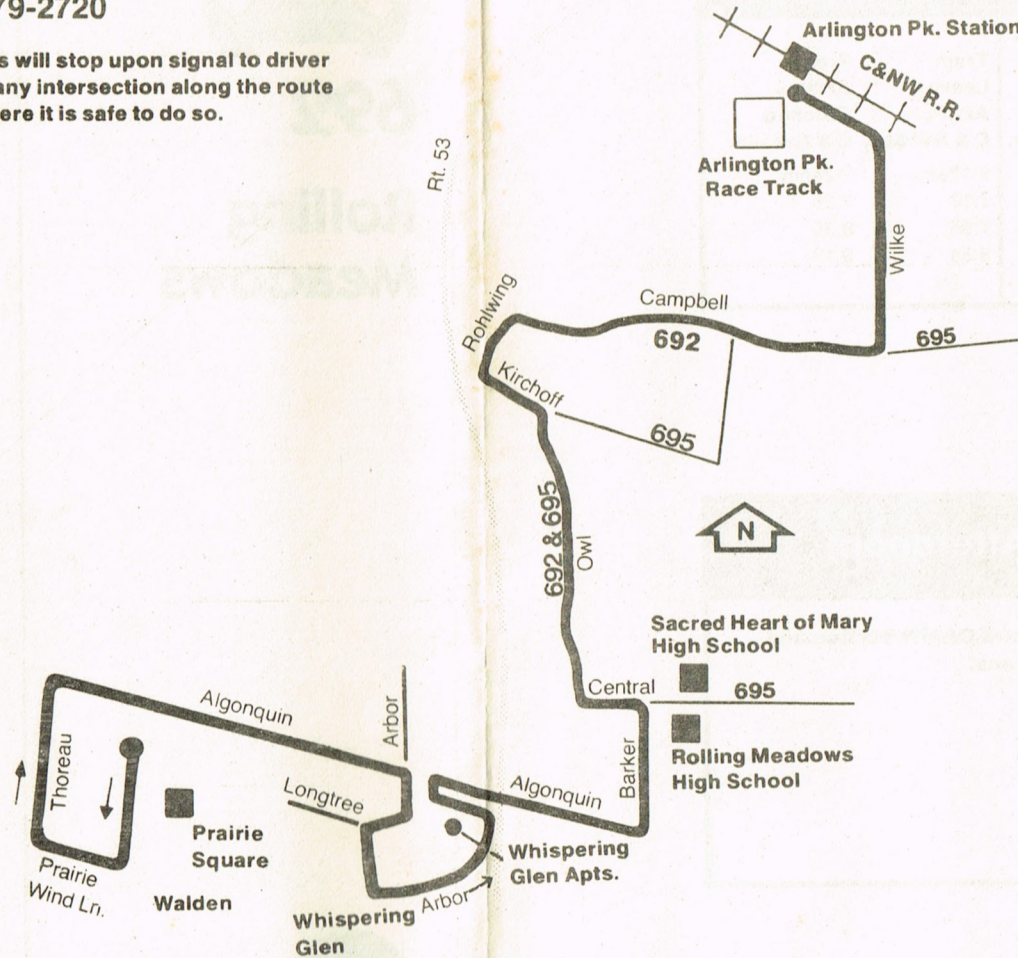

692

Rolling Meadows

692 692 692 692

Operated by
Westway Coach, Inc.
For lost and found
information call:
279-2720

Bus will stop upon signal to driver
at any intersection along the route
where it is safe to do so.

RTA Travel Information is
a 24 hour facility.
For better service, call during
the off-peak hours.

In Chicago;
836-7000
In the suburbs
toll-free;
800-972-7000

The schedules, fares and other arrangements shown
in this timetable are subject to change. The Regional
Transportation Authority does not assume
responsibility for errors in timetables, nor for
inconvenience or damage resulting from delayed
trains or buses or failure to make connections.

- Bus stops at Main Entrance in front of Building A.
- Square D. Co. - 1st westbound bus pulls into Co. from Euclid at approx. 7:48a.m.
- Last eastbound bus pulls into Co. at approx. 4:48p.m.