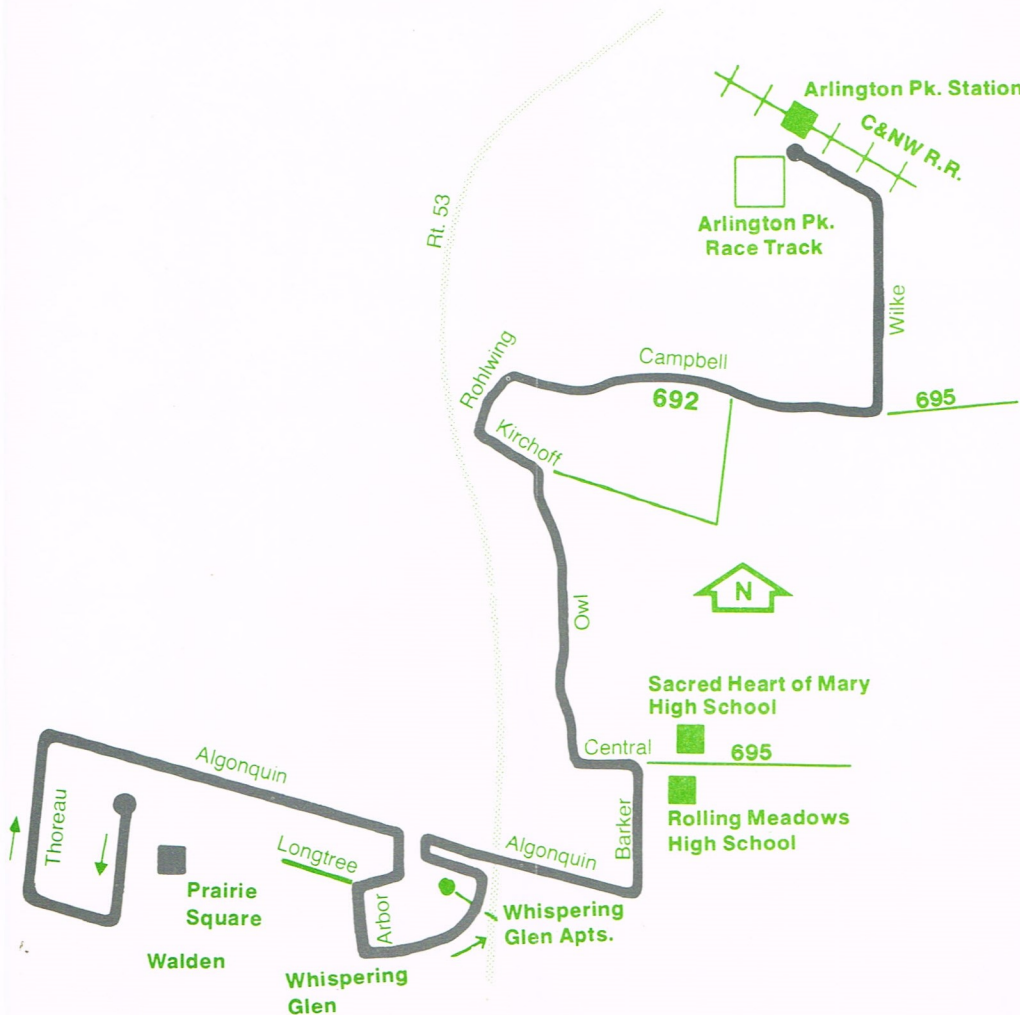

## Rolling Meadows

Revised Service  
April 1979

Regional  
Transportation  
Authority

# 692 692 692 692 692 692

RTA Travel Information is a 24 hour facility. For better service, call during the off-peak hours.

In Chicago;  
**836-7000**  
 In the suburbs  
 toll-free;  
**800-972-7000**