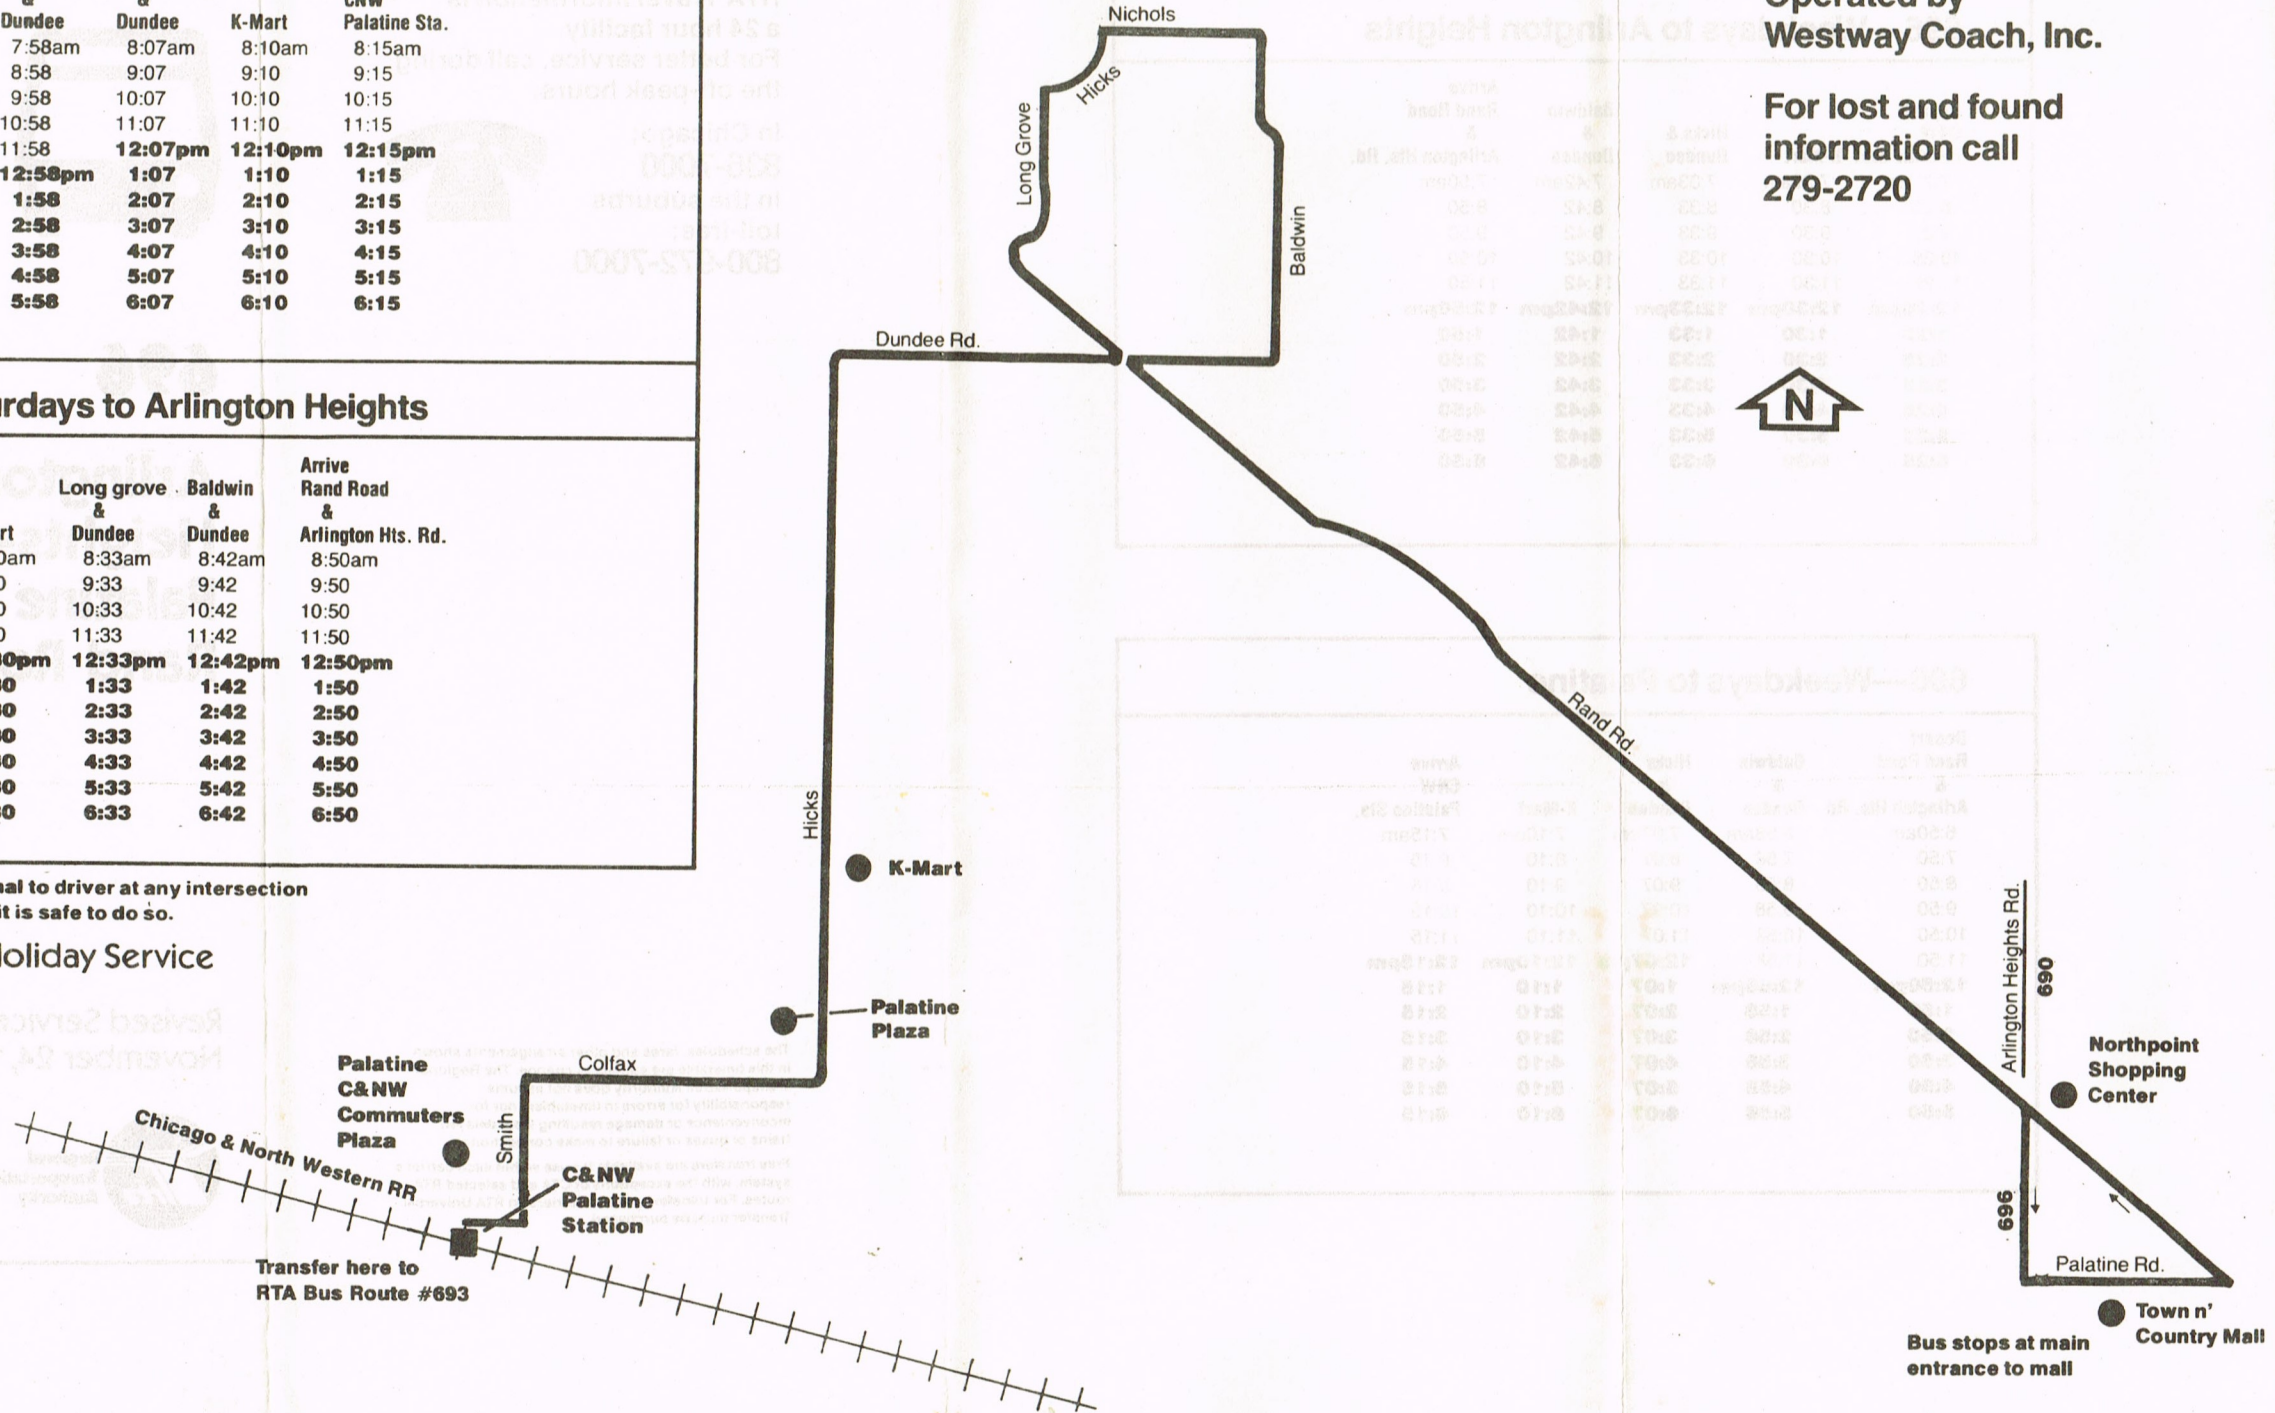

696—Saturdays to Palatine

Depart Rand Road & Arlington Hts. Rd.	Baldwin & Dundee	Long grove & Dundee	K-Mart	Arrive CNW Palatine Sta.
7:50am	7:58am	8:07am	8:10am	8:15am
8:50	8:58	9:07	9:10	9:15
9:50	9:58	10:07	10:10	10:15
10:50	10:58	11:07	11:10	11:15
11:50	11:58	12:07pm	12:10pm	12:15pm
12:50pm	12:58pm	1:07	1:10	1:15
1:50	1:58	2:07	2:10	2:15
2:50	2:58	3:07	3:10	3:15
3:50	3:58	4:07	4:10	4:15
4:50	4:58	5:07	5:10	5:15
5:50	5:58	6:07	6:10	6:15

696—Saturdays to Arlington Heights

Depart CNW Palatine Sta.	K-Mart	Long grove & Dundee	Baldwin & Dundee	Arrive Rand Road & Arlington Hts. Rd.
8:25am	8:30am	8:33am	8:42am	8:50am
9:25	9:30	9:33	9:42	9:50
10:25	10:30	10:33	10:42	10:50
11:25	11:30	11:33	11:42	11:50
12:25pm	12:30pm	12:33pm	12:42pm	12:50pm
1:25	1:30	1:33	1:42	1:50
2:25	2:30	2:33	2:42	2:50
3:25	3:30	3:33	3:42	3:50
4:25	4:30	4:33	4:42	4:50
5:25	5:30	5:33	5:42	5:50
6:25	6:30	6:33	6:42	6:50

Bus will stop upon signal to driver at any intersection along the route where it is safe to do so.

No Sunday or Holiday Service

Operated by
Westway Coach, Inc.

For lost and found
information call
279-2720

Bus stops at main
entrance to mall

Town n'
Country Mall