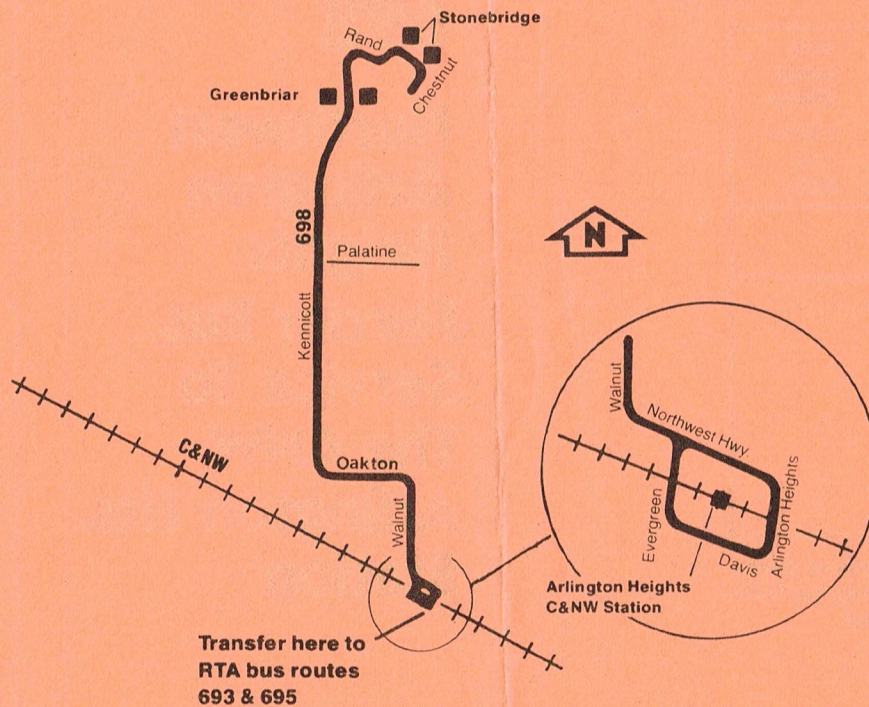

RTA Travel Information is
a 24 hour facility.
For better service, call during
the off-peak hours.

In Chicago;
836-7000
In the suburbs
toll free;
800-972-7000

The schedules, fares and other arrangements shown
in this timetable are subject to change. The Regional
Transportation Authority does not assume
responsibility for errors in timetables, nor for
inconvenience or damage resulting from delayed
trains or buses or failure to make connections.

Free transfers are available for use within each carrier's
system, with the exceptions of CTA and selected RTA
routes. For transfer between carriers an RTA
Transfer must be purchased.

Revised Service
November 24, 1980