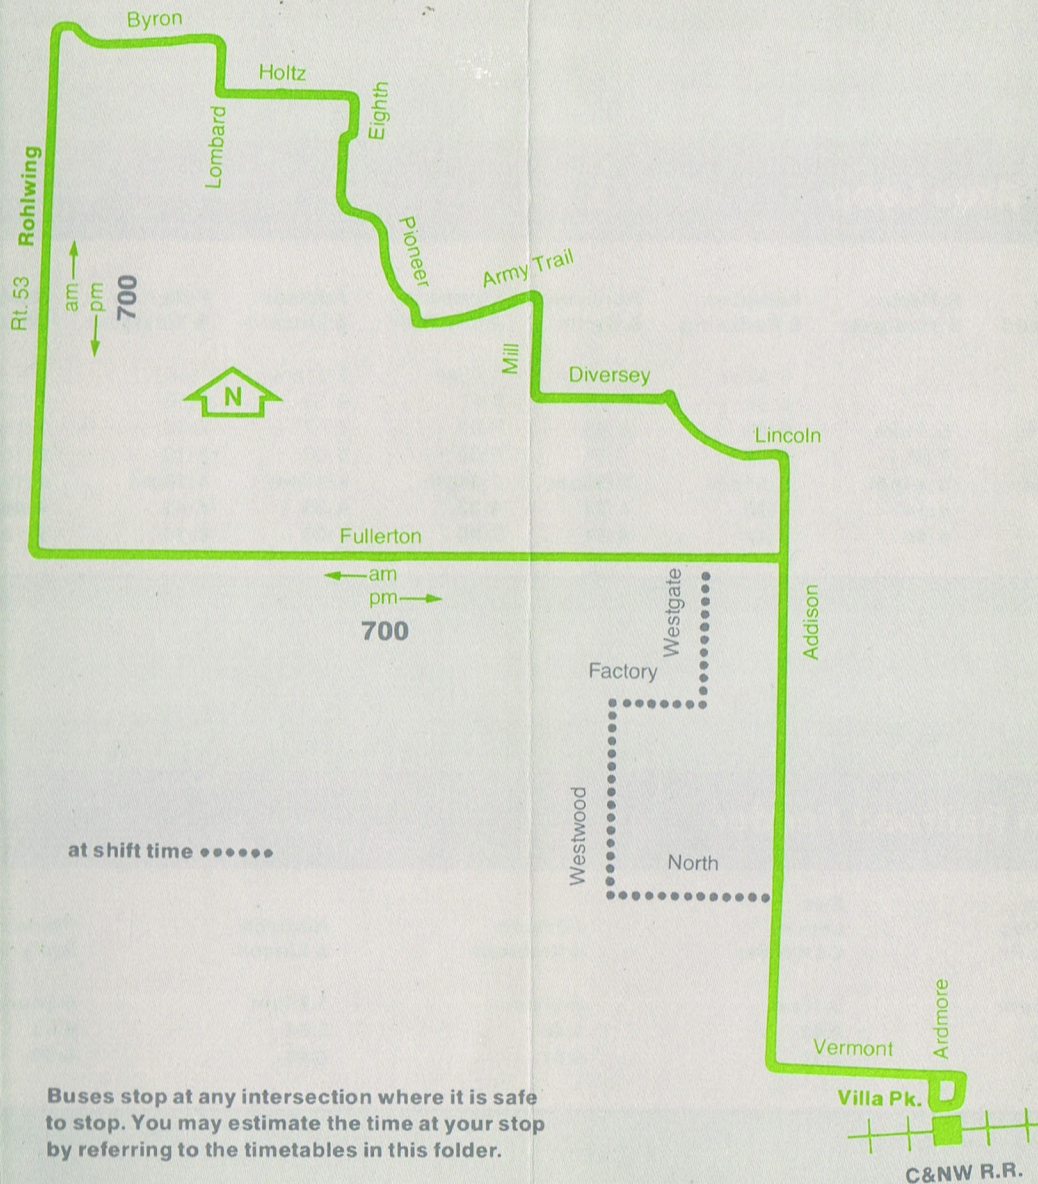

RTA Travel Information is a 24 hour facility. For better service, call during the off-peak hours.

In Chicago:
836-7000
In the suburbs
toll free:
800-972-7000

Fares

Adult **30¢**
Weekdays **30**
Universal Transfer

**Senior Citizens,
Handicapped
Persons (with RTA card),
Students
Children 7-11.**

Weekdays **15¢**
Universal Transfer **15**

**Children under 7
(when with fare-
paying passenger).** **free**

Buses stop at any intersection where it is safe to stop. You may estimate the time at your stop by referring to the timetables in this folder.