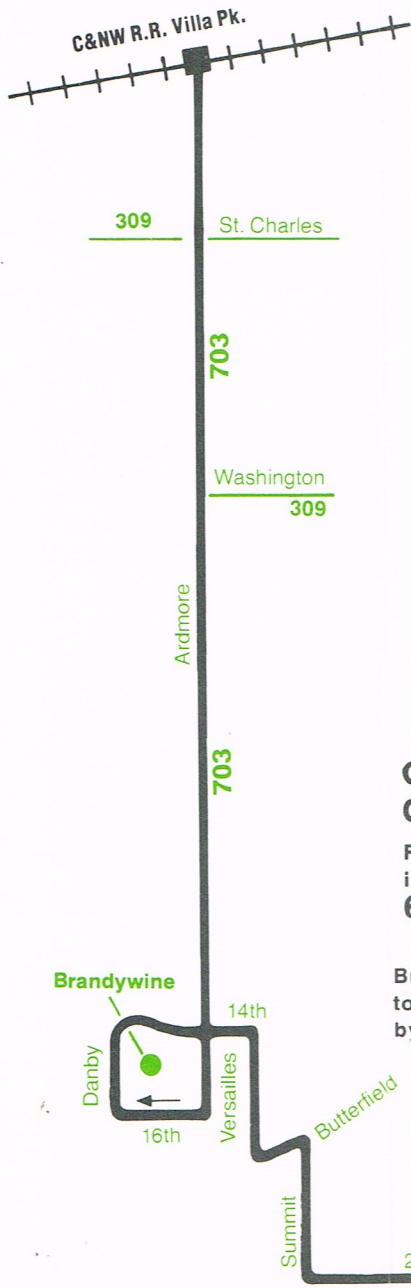

703 Weekdays—Southbound

| Train Leaves Chicago | Train Arrives Villa Park | Bus Leaves C&NW Station | Washington & Ardmore | Brandywine & Danby & 16th | Versailles | Oakbrook Shopping Center |
|----------------------|--------------------------|-------------------------|----------------------|---------------------------|------------|--------------------------|
| 6:47am | 7:23am | 7:25am | 7:31am | 7:39am | 7:45am | 7:53am |
| — | — | 8:05 | 8:11 | 8:19 | 8:25 | 8:28 |

Buses will meet the following trains at the Villa Park Station:

| | | |
|--------|--------|--------|
| 4:40pm | 5:11pm | 5:13pm |
| 5:11 | 5:40 | 5:42 |
| 5:37 | 6:06 | 6:10 |
| 6:01 | 6:35 | 6:40 |

703 Weekdays—Northbound

| Oakbrook Shopping Center | Versailles | Brandywine & Danby & 16th | Washington & Ardmore | Bus Arrives C&NW Station | Train Leaves Villa Park | Train Arrives Chicago |
|--------------------------|------------|---------------------------|----------------------|--------------------------|-------------------------|-----------------------|
| — | 6:06am | 6:12am | 6:20am | 6:26am | 6:36am | 7:15am |
| — | 6:33 | 6:39 | 6:47 | 6:53 | 7:03 | 7:34 |
| — | 6:48 | 6:54 | 7:03 | 7:10 | 7:20 | 7:50 |
| — | 7:02 | 7:08 | 7:16 | 7:23 | 7:33 | 8:11 |
| — | 7:38 | 7:44 | 7:52 | 7:59 | 8:09 | 8:40 |
| 7:55am | 8:02 | 8:08 | 8:16 | 8:24 | 8:34 | 9:05 |
| 4:35pm | 4:42pm | 4:48pm | 4:56pm | 5:04pm | — | — |
| 5:05 | 5:12 | * | 5:24 | 5:30 | 5:35pm | 6:10pm |

* Does not go through Brandywine.

703

South Central
Villa Park

Revised
Service
Oct. 9, 1978

Regional
Transportation
Authority

703 703 703 703 703 703 703 703

**Operated by
Commuter Bus Systems**

For lost and found
information call:
620-6800