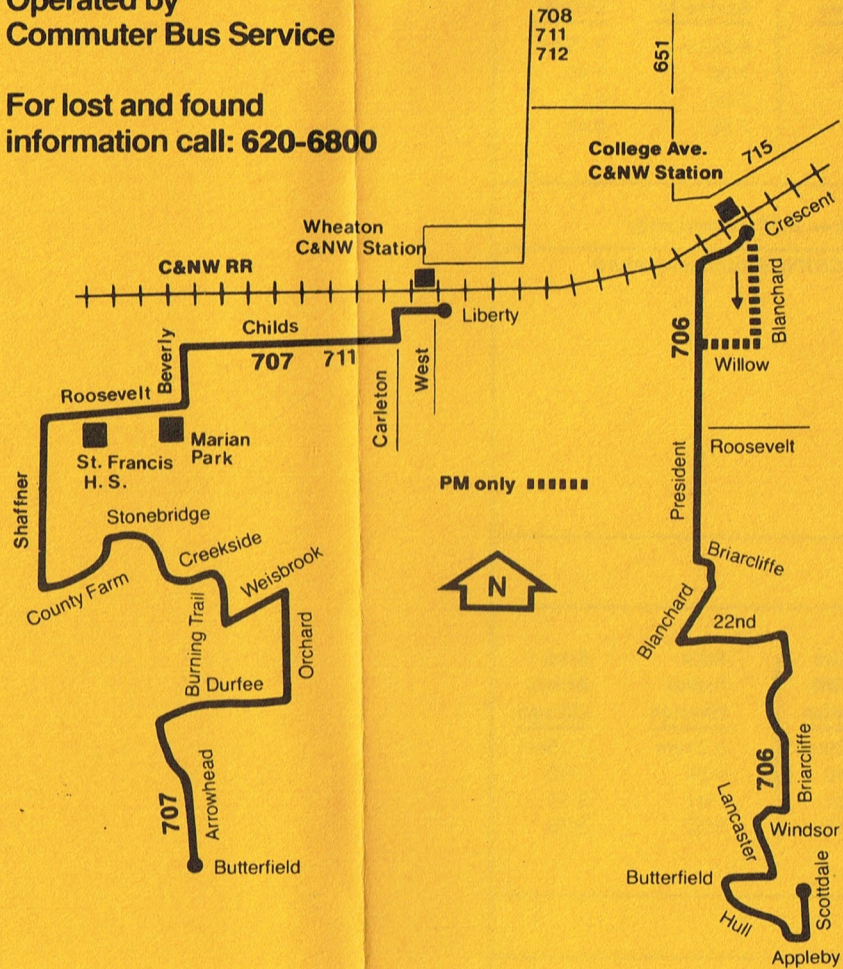

Weekdays only, No Saturday, Sunday or
Holiday Service.

Operated by
Commuter Bus Service

For lost and found
information call: 620-6800

Bus will stop upon signal to
driver at any intersection along
the route where it is safe to do so.

RTA Travel Information is
a 24 hour facility.
For better service, call during
the off-peak hours.

In Chicago;
836-7000
In the suburbs
toll-free;
800-972-7000

706/707

Revised Service

April 1981 2