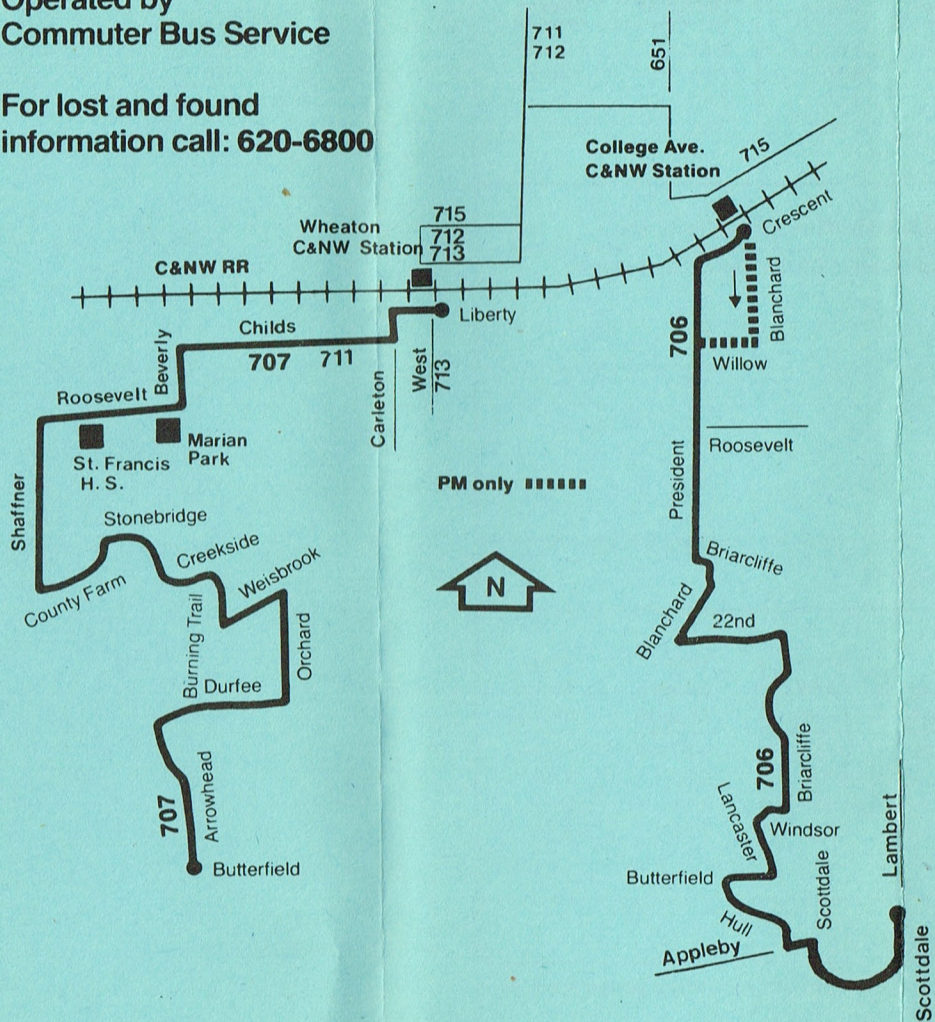

Weekdays only. No Saturday, Sunday or Holiday Service.

Operated by
Commuter Bus Service

For lost and found
information call: 620-6800

RTA Travel Information is
a 24 hour facility.
For better service, call during
the off-peak hours.

In Chicago;
836-7000
In the suburbs
toll-free;
800-972-7000

RTA Travel Information Center
is closed on major holidays.
Please call a day or two ahead
for holiday travel information.

706/707

Revised Service

June 7, 1982

706/ 707

South Wheaton Feeders

Bus will stop upon signal to
driver at any intersection along
the route where it is safe to do so.

Edition I

The schedules, fares and other arrangements shown
in this timetable are subject to change. The Regional
Transportation Authority does not assume
responsibility for errors in timetables, nor for
inconvenience or damage resulting from delayed
trains or buses or failure to make connections.

Regional
Transportation
Authority