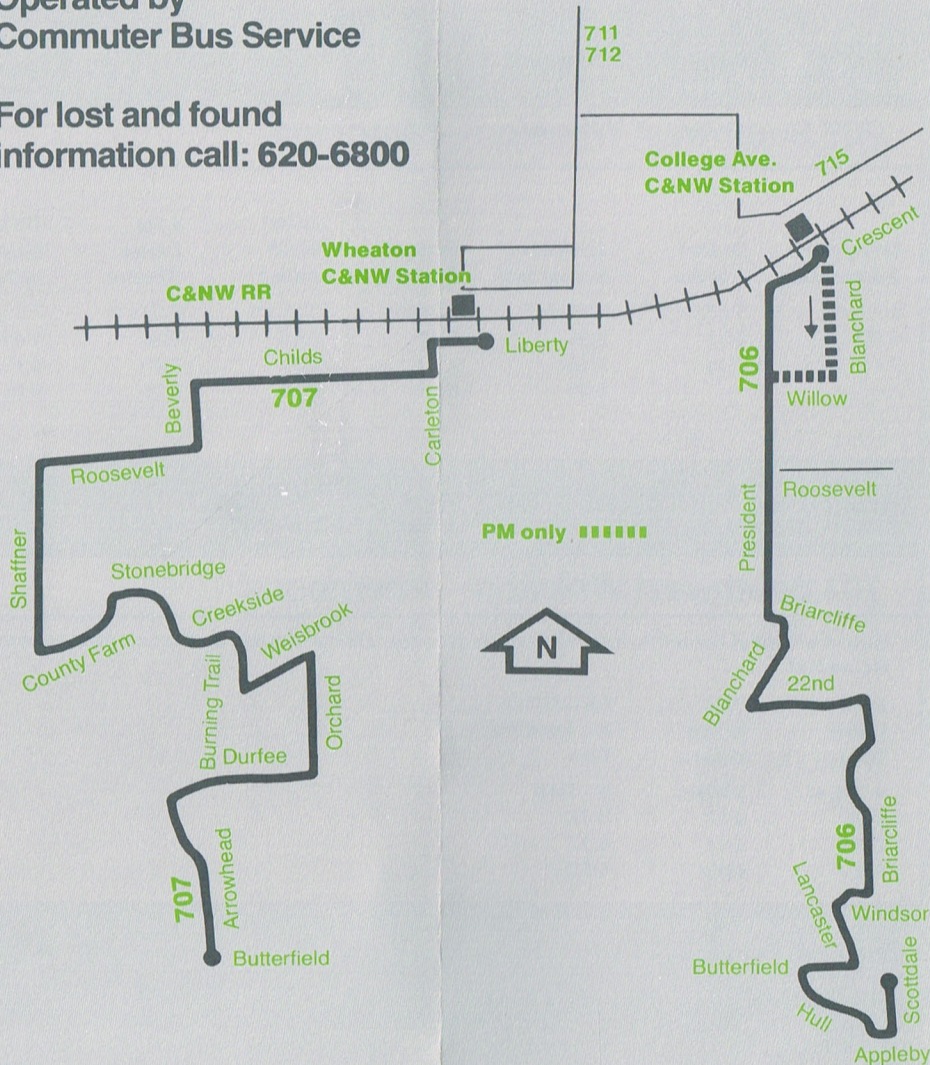

Weekdays only, No Saturday, Sunday or Holiday Service.

Operated by
Commuter Bus Service

For lost and found
information call: 620-6800

RTA Travel Information is
a 24 hour facility.
For better service, call during
the off-peak hours.

**Children under 7
(when with fare-
paying passenger).** **free**

706 & 707

**South
Wheaton
Feeders**

New Service

Aug. 13, 1979

706 & 707

706 Southeast Wheaton—Mornings

Butterfield & Scottdale	Windsor & Briarcliffe	Blanchard & 22nd	President & Roosevelt	Arrive C&NW Station	Train Leaves College Av.	Train Arrives Chicago
5:55am	6:00am	6:05am	6:09am	6:14am	6:24am	7:15am
6:31	6:36	6:41	6:45	6:50	7:00	7:40
7:01	7:06	7:11	7:15	7:20	7:30	8:16
7:31	7:36	7:41	7:45	7:50	7:55	8:40

707 Southwest Wheaton—Mornings

Butterfield & Arrowhead	Orchard & Durfee	Creekside & Burning Trail	Roosevelt & Beverly	Arrive C&NW Station	Train Leaves Wheaton	Train Arrives Chicago
5:49am	5:53am	5:58am	6:04am	6:09am	6:21am	7:15am
6:28	6:31	6:35	6:41	6:48	6:56	7:40
7:11	7:15	7:18	7:24	7:31	7:41	8:19
—	—	8:02	8:08	8:15	8:20	9:05

706 Southeast Wheaton—Afternoons

Buses will meet the following trains at the College Avenue C&NW Station and return passengers to Route #706.

Train Leaves Chicago	Train Arrives College Ave.	Approximate Bus Departure Time
4:14pm	5:05pm	5:08pm
5:08	5:45	5:48
5:37	6:18	6:21
6:01	6:46	6:55