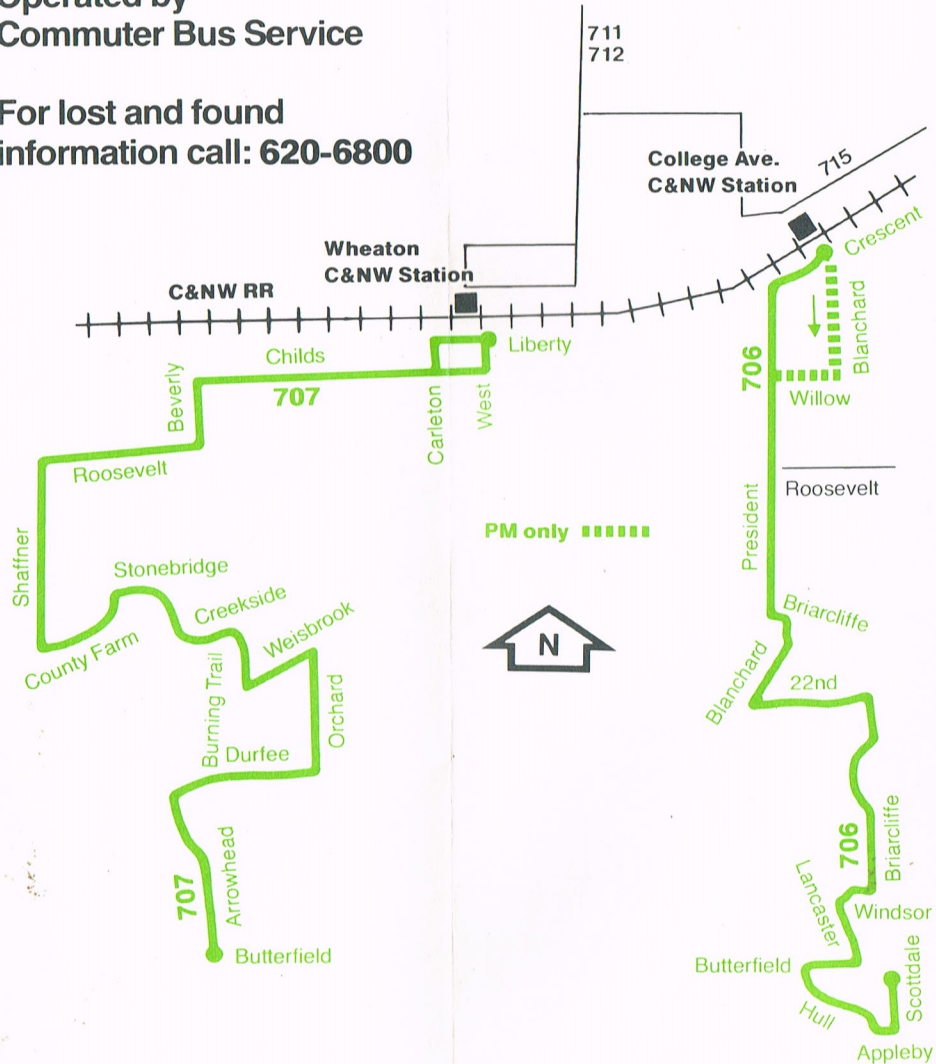

Weekdays only, No Saturday, Sunday or Holiday Service.

Operated by
Commuter Bus Service

For lost and found
information call: 620-6800

RTA Travel Information is
a 24 hour facility.
For better service, call during
the off-peak hours.

In Chicago;
836-7000
In the suburbs
toll-free;
800-972-7000

Fares Effective Nov.1,1979

Adult
Weekday 35¢
RTA Universal Transfer 35¢

Senior Citizens & Handicapped Persons (with RTA card); Students (high school age and younger with appropriate ID), during school hours; Children ages 7-11.
Weekday 15¢
RTA Universal Transfer 15¢

South Wheaton Feeders

Revised Service
Nov. 26, 1979

706 & 707

706 Southeast Wheaton—Mornings

| Butterfield & Scottdale | Windsor & Briarcliffe | Blanchard & 22nd | President & Roosevelt | Arrive C&NW Station | Train Leaves College Av. | Train Arrives Chicago |
|-------------------------|-----------------------|------------------|-----------------------|---------------------|--------------------------|-----------------------|
| 5:55am | 6:00am | 6:05am | 6:09am | 6:14am | 6:24am | 7:15am |
| 6:31 | 6:36 | 6:41 | 6:45 | 6:50 | 7:00 | 7:40 |
| 7:01 | 7:06 | 7:11 | 7:15 | 7:20 | 7:30 | 8:16 |
| 7:31 | 7:36 | 7:41 | 7:45 | 7:50 | 7:55 | 8:40 |

706 Southeast Wheaton—Afternoons

Buses will meet the following trains at the College Avenue C&NW Station and return passengers to Route #706.

| Train Leaves Chicago | Train Arrives College Ave. | Approximate Bus Departure Time |
|----------------------|----------------------------|--------------------------------|
| 4:14pm | 5:05pm | 5:08pm |
| 5:08 | 5:45 | 5:48 |
| 5:37 | 6:18 | 6:21 |
| 6:01 | 6:46 | 6:55 |