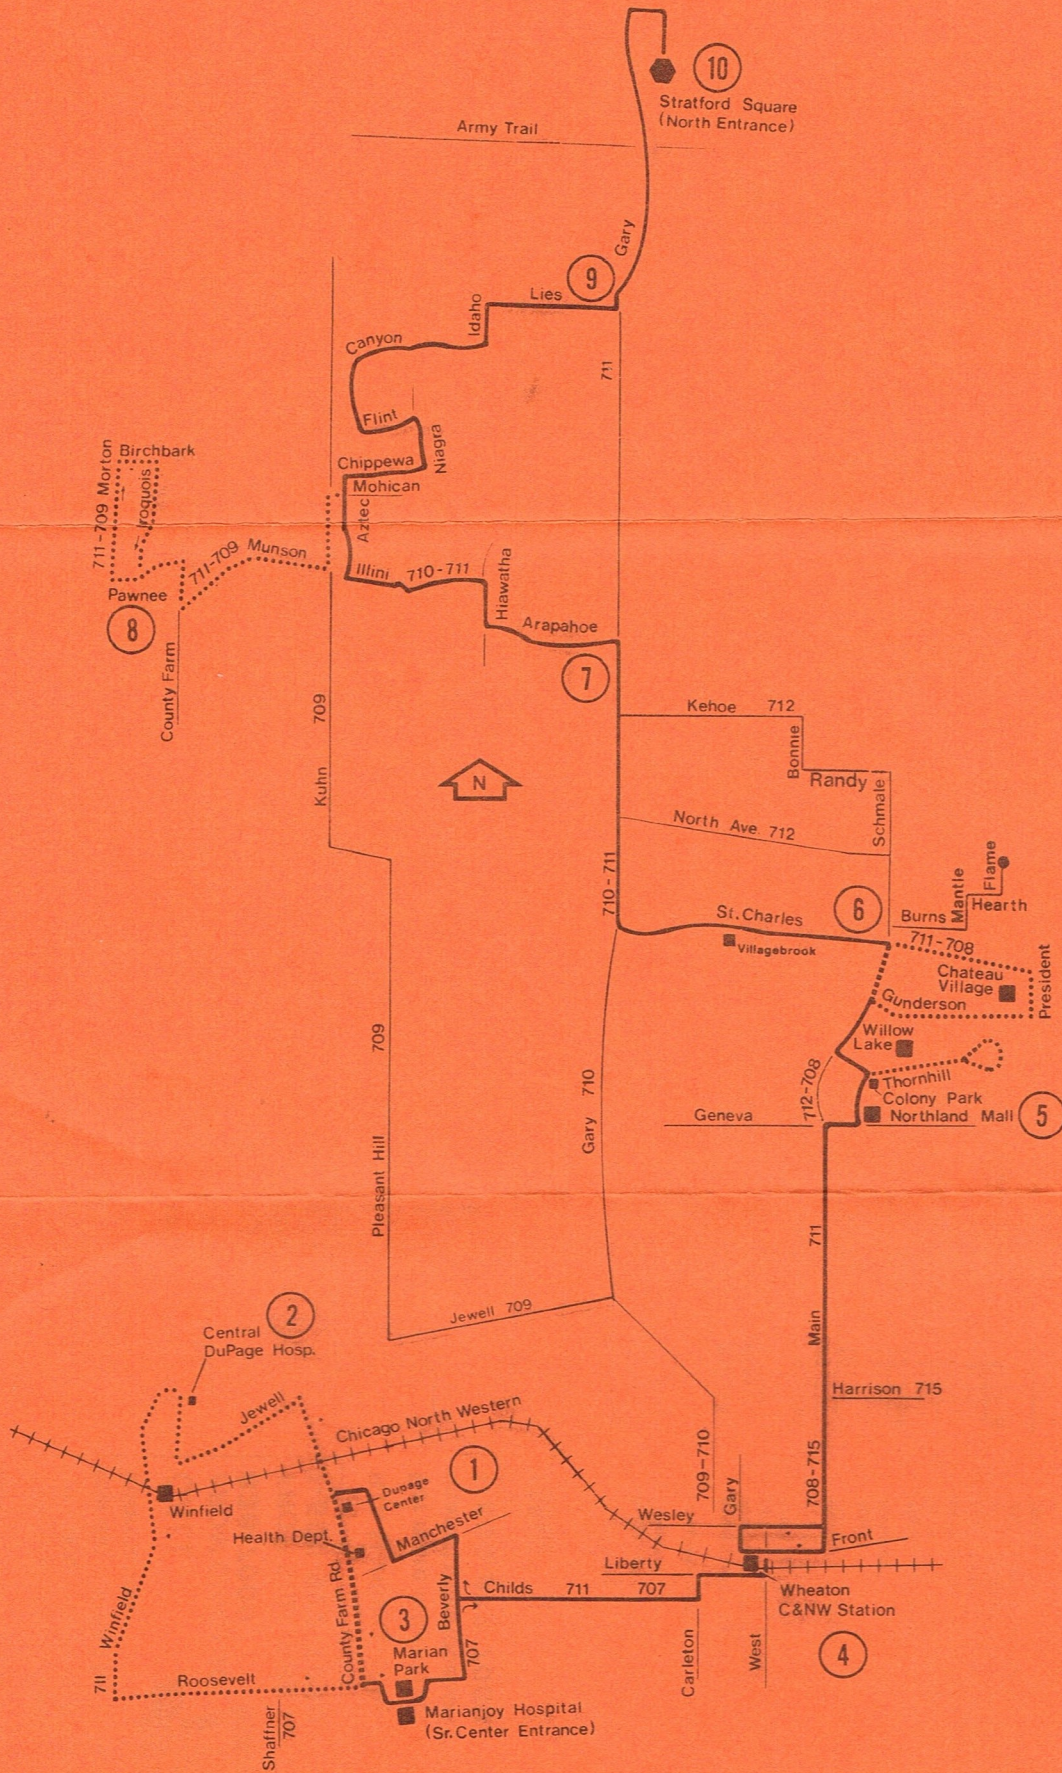

..... Certain trips only.
----- Consult schedule for times.

Bus will stop upon signal to driver at any intersection along the route where it is safe to do so.