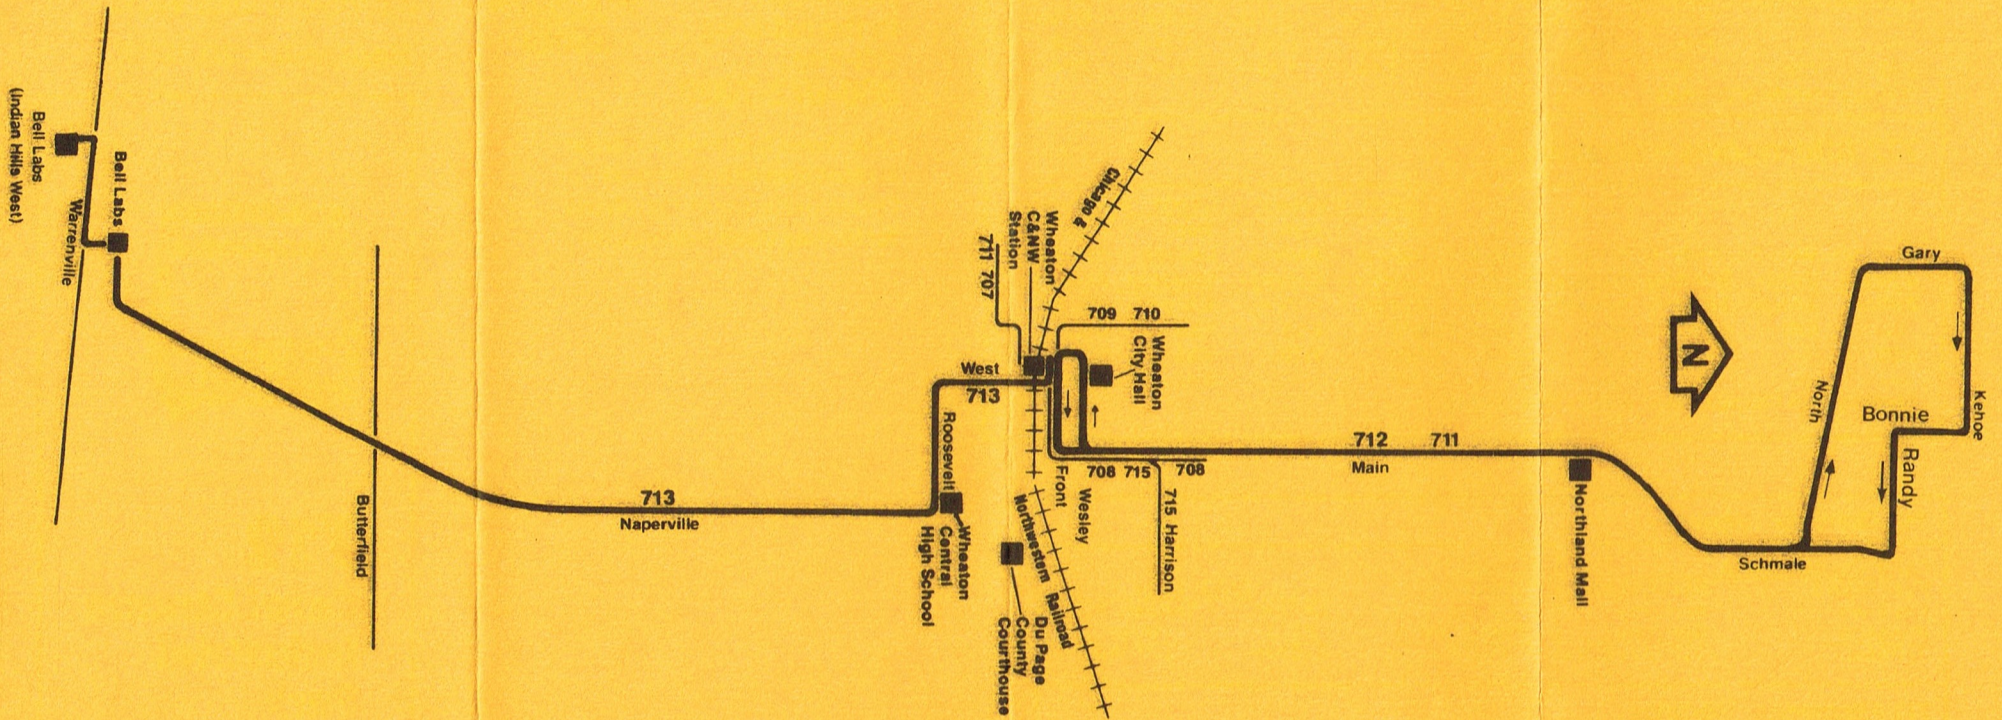

712 & 713

Revised Service
September 20, 1982

712 Carol Stream Industrial Park

713 Wheaton/ Bell Labs

Edition 1

The schedules, fares and other arrangements shown in this timetable are subject to change. The Regional Transportation Authority does not assume responsibility for errors in timetables, nor for inconvenience or damage resulting from delayed trains or buses or failure to make connections.

Regional
Transportation
Authority

Transfer at the Wheaton C&NW to Routes #715 (College of Du Page/ Yorktown) and #711 (Du Page Government Center) and to the C&NW.

These routes also connect at the Wheaton C&NW Station with local Wheaton/ Carol Stream Feeder Routes.