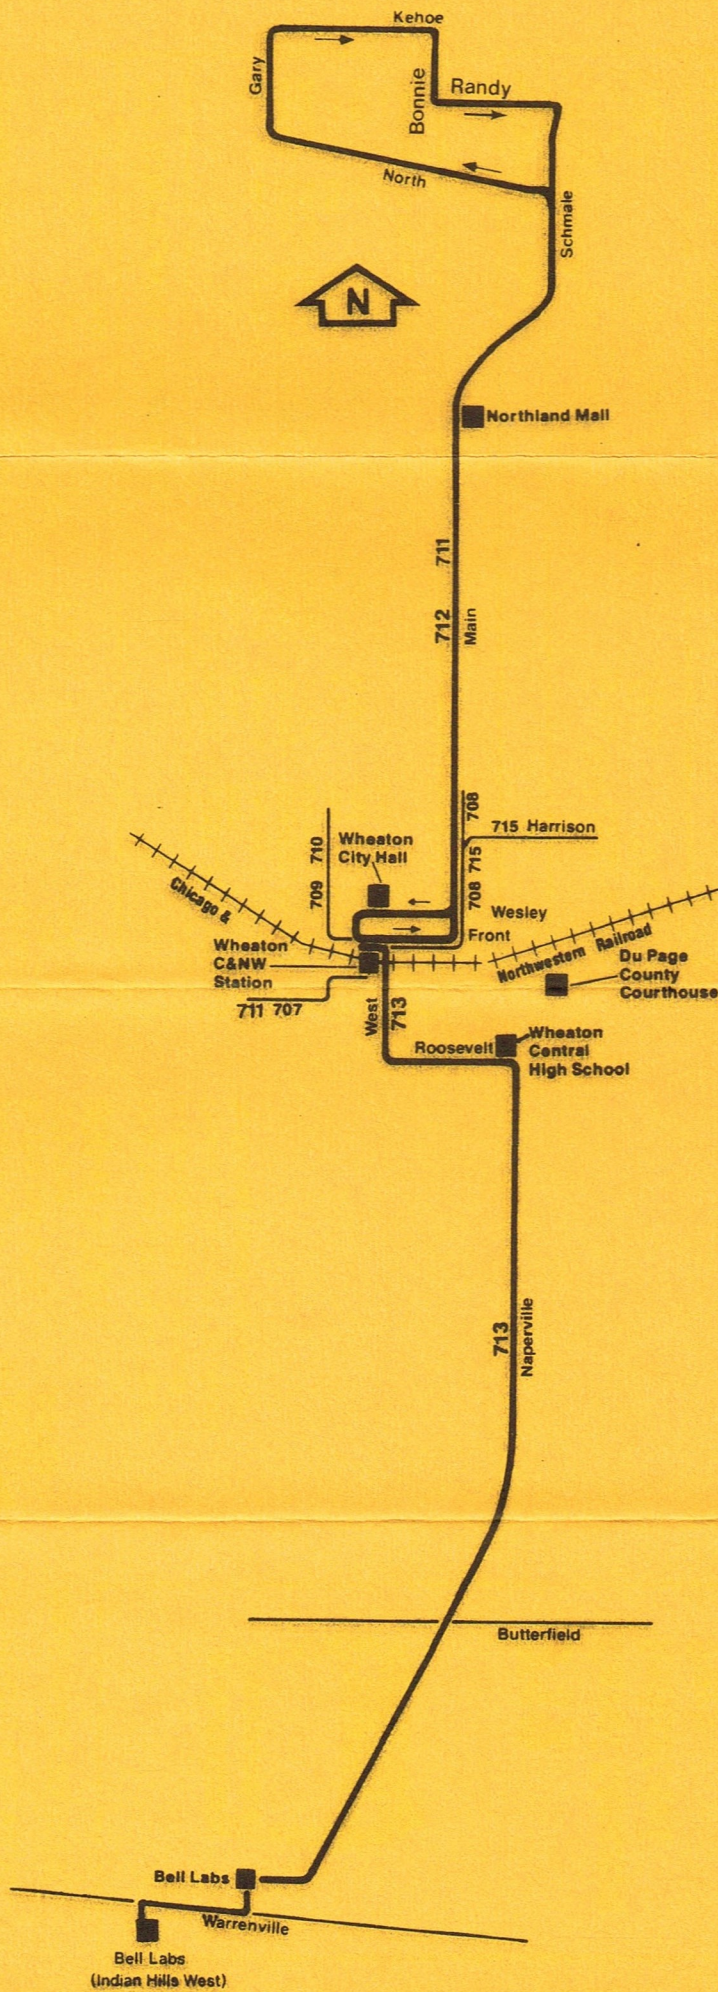

Transfer at the Wheaton C&NW to Routes #715 (College of Du Page/ Yorktown) and #711 (Du Page Government Center) and to the C&NW.

These routes also connect at the Wheaton C&NW Station with local Wheaton/ Carol Stream Feeder Routes.

Bus stops upon signal to driver at any intersection where it is safe to do so.

**Operated by
Commuter Bus Systems**

For lost and found information call-
620-6800