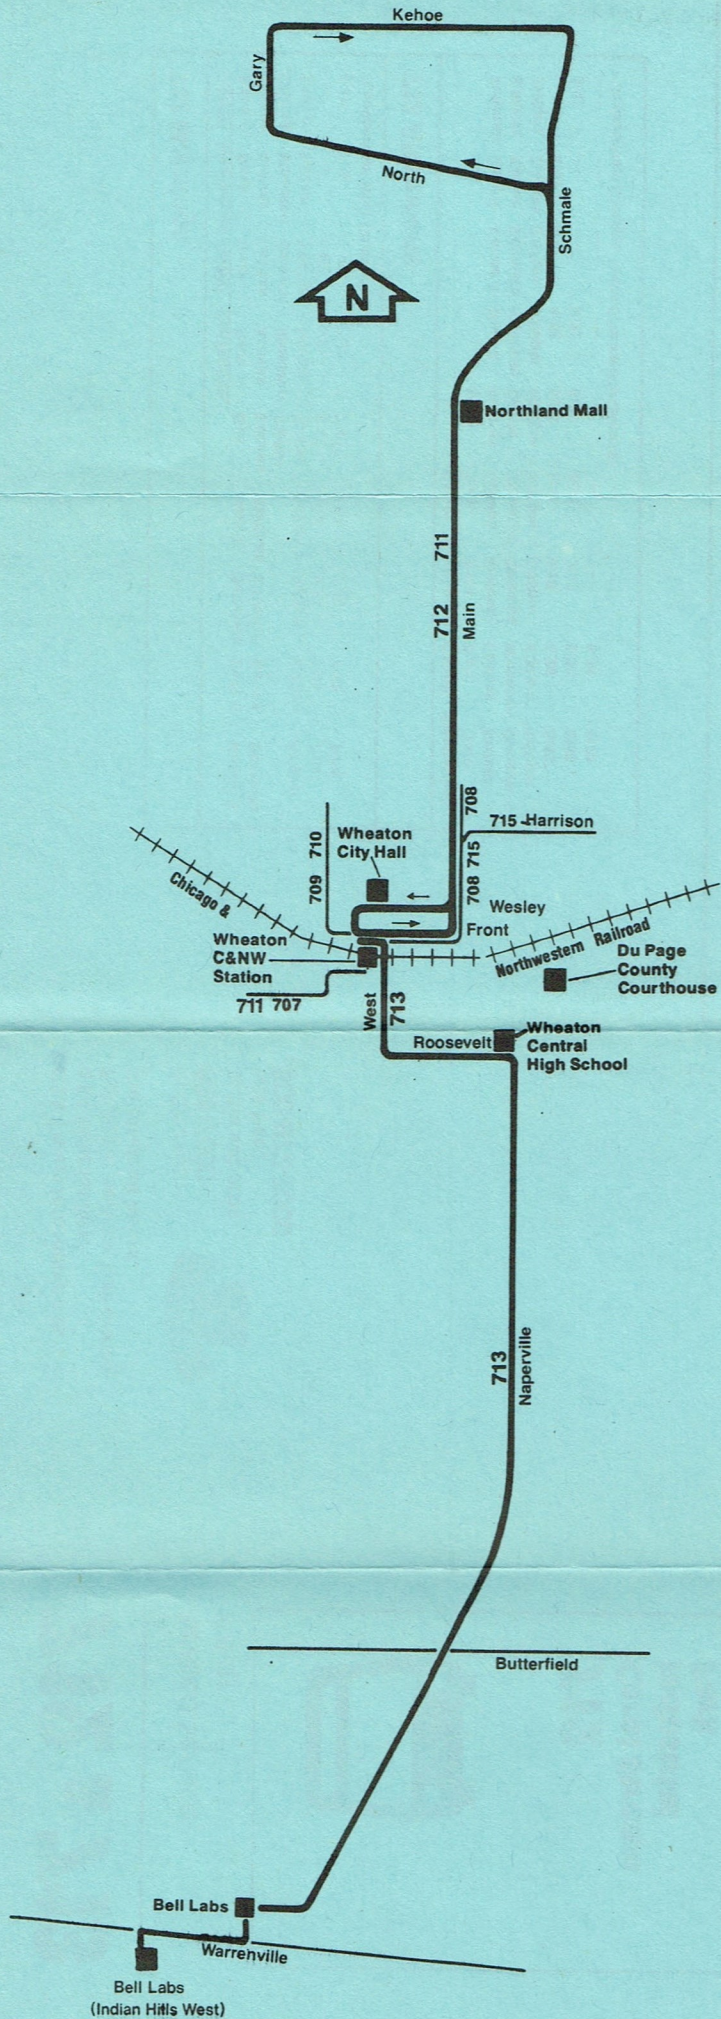

Transfer at the Wheaton C&NW to Routes #715 (College of Du Page/ Yorktown) and #711 (Du Page Government Center) and to the C&NW. These routes also connect at the Wheaton C&NW Station with local Wheaton/ Carol Stream Feeder Routes.

Bus stops upon signal to driver at any intersection where it is safe to do so.

Operated by
Commuter Bus Systems
For lost and found information call-
620-6800