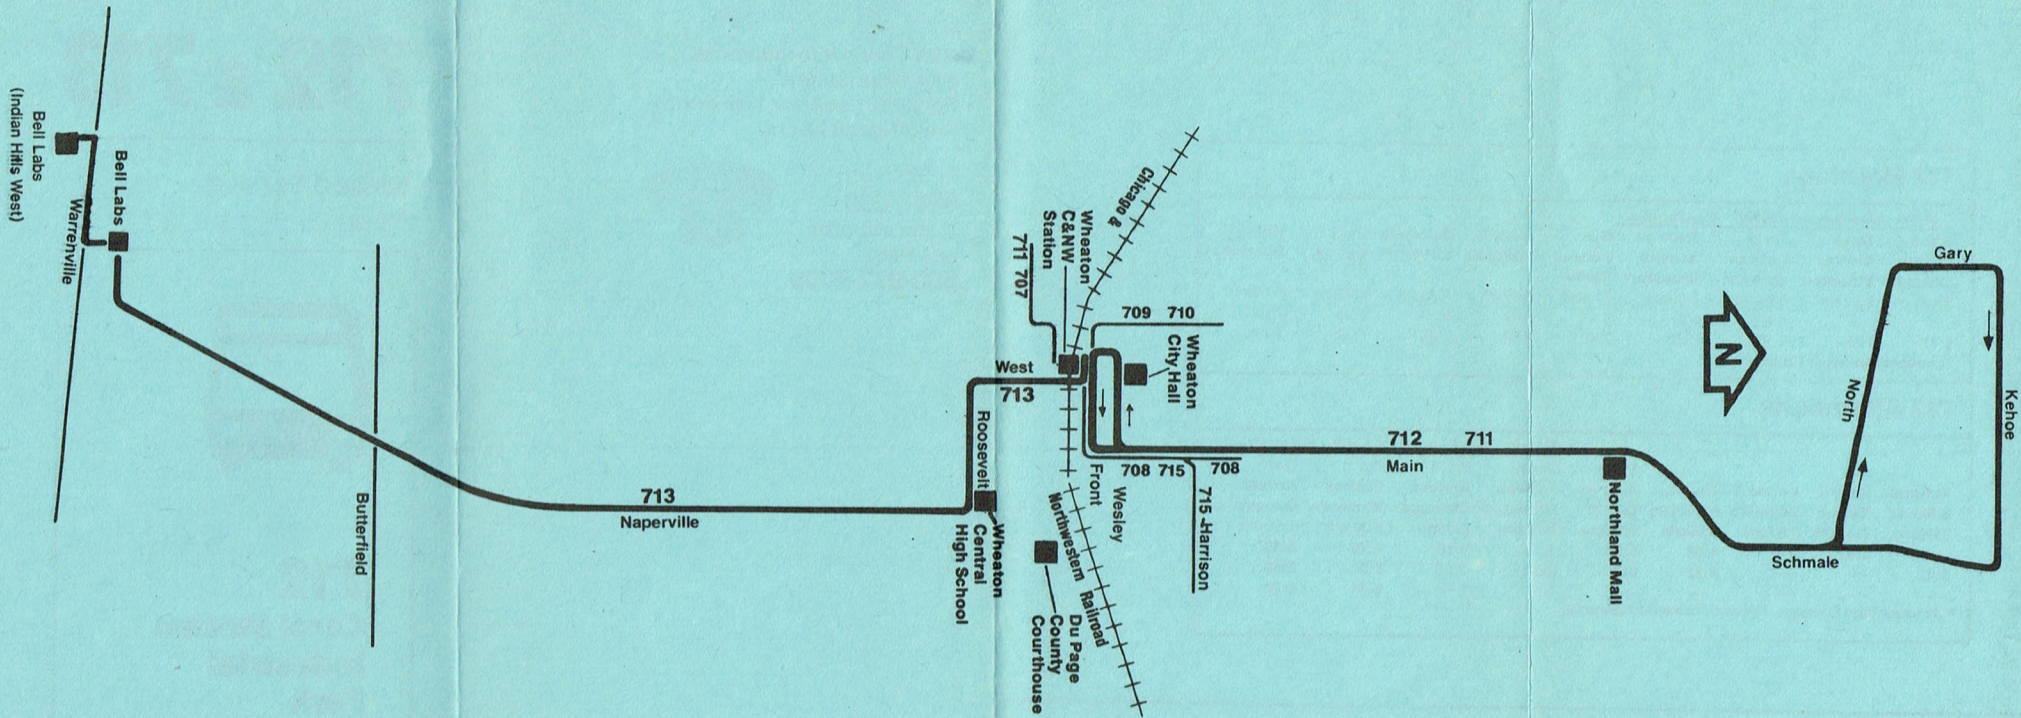

RTA Travel Information is a 24 hour facility. For better service, call during the off-peak hours.

In Chicago;
836-7000
In the suburbs
toll-free;
800-972-7000

712 & 713

Revised Service
3-9-81

712
Carol Stream
Industrial
Park

713 Weekday Afternoons

Bell Labs		Bus		C&NW Connections	
Indian Hill	Indian	Arrives	Departs	Westbound	Eastbound
West	Hill	Wheaton	Wheaton	Wheaton	Wheaton
4:50pm	4:55pm	5:10pm	5:28pm	5:21pm	

The schedules, fares and other arrangements shown in this timetable are subject to change. The Regional Transportation Authority does not assume responsibility for errors in timetables, nor for inconvenience or damage resulting from delayed trains or failure to make connections.

Transfer at the Wheaton C&NW to Routes #715 (College of Du Page/ Yorktown) and #711 (Du Page Government Center) and to the C&NW.

These routes also connect at the Wheaton C&NW Station with local Wheaton/ Carol Stream Feeder Routes.