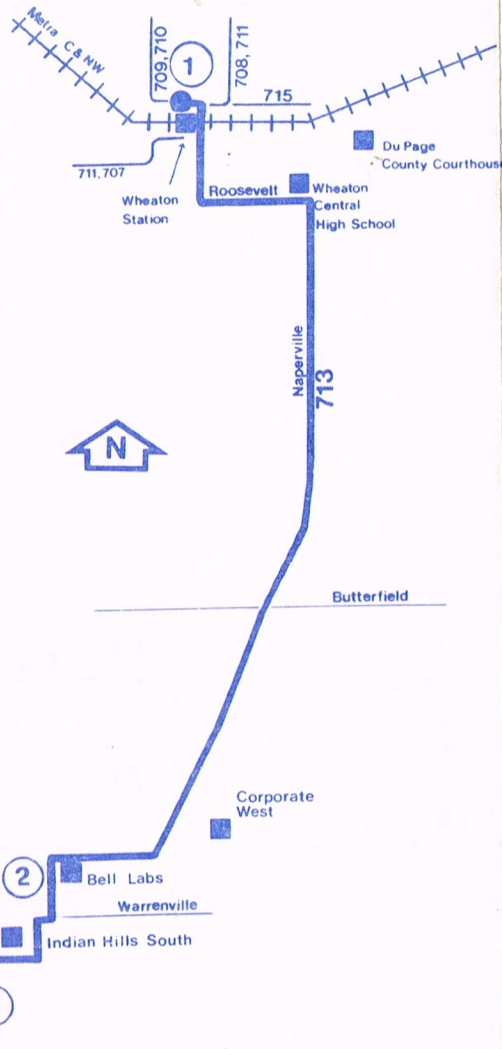

How are we doing?

Speak your mind.  
Call 364-PACE  
Extension 4999

Monday through Friday  
8:00am to 5:00pm

Operated by  
**Kammes Bus Service Inc.**

For lost and found  
call 668-4380

Pace is the Suburban Bus Division of the RTA

## Wheaton – Warrenville Rd.