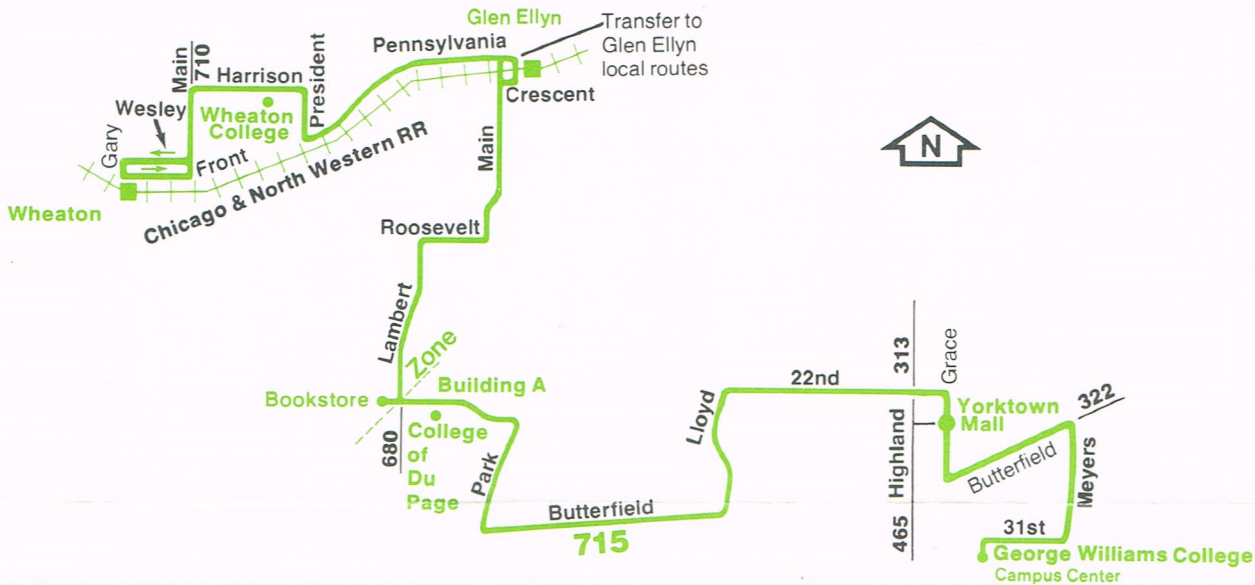

Wheaton/ Yorktown

serving:
College of Du Page
George Williams
College
Wheaton College

March 27, 1978

Regional
Transportation
Authority

715 715 715 715

715 Weekdays—Westbound

George Williams College	Yorktown (Wieboldts/Madigans)	Lloyd & Butterfield	College of Du Page		Glen Ellyn C&NW Station	C&NW Train Times			Wheaton College (Fisher Hall)	Wheaton C&NW Station
			Bldg A	Bookstore		W.B. Train leaves Glen Ellyn	E.B. Train leaves Glen Ellyn	E.B. Train arrives Chicago		
7:24 am	7:30 am	7:40 am	7:50 am	7:53 am	8:03 am	—	8:26 am	9:05 am	8:11 am	8:16 am
8:24	8:30	8:40	8:50	8:53	9:03	9:22 am	9:26	10:10	9:11	9:16
9:24	9:30	9:40	9:50	9:53	10:03	10:22	10:26	11:10	10:11	10:16
10:24	10:30	10:40	10:50	10:53	11:03	11:22	11:26	12:10 pm	11:11	11:16
11:35	11:45	11:55	12:05 pm	12:08 pm	12:18 pm	12:22 pm	12:26 pm	1:10 pm	12:26 pm	12:31 pm
12:35 pm	12:45 pm	12:55 pm	1:05	1:08	1:18	1:22	1:26	2:10	1:26	1:31
1:35	1:45	1:55	2:05	2:08	2:18	2:22	2:26	3:10	2:26	2:31
2:35	2:45	2:55	3:05	3:08	3:18	3:22	3:26	4:10	3:26	3:31
3:35	3:45	3:55	4:05	4:08	4:18	4:22	4:26	5:10	4:26	4:31
4:35	4:45	4:55	5:05	5:08	5:18	5:22	5:26	6:10	5:26	5:31