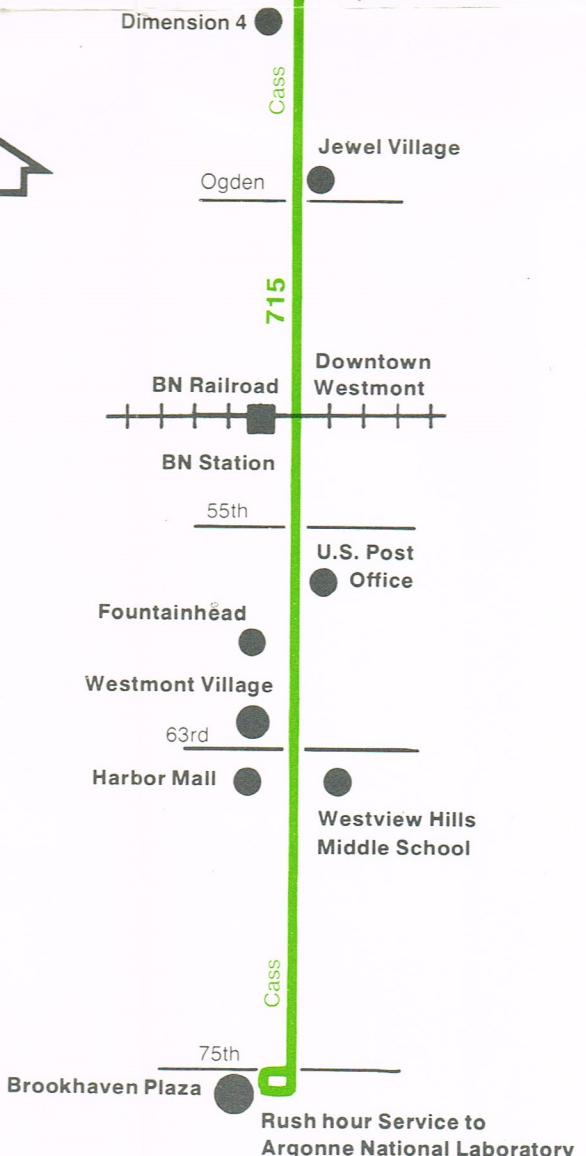

Using Route 715

RTA Bus Route 715 runs dawn to dusk. Use it for all kinds of trips.

- For Work
- For School
- For Shopping
- For Entertainment
- For Visiting Friends

Check the map to see where the route goes. If it doesn't go directly where you're going, chances are it connects with a route that does. Connecting routes (Bus and Railroad) are shown on the map.

With an RTA transfer, you can transfer to other bus routes without having to pay another bus fair. You can use the RTA transfer on a bus in Chicago even if you've ridden a train between your suburban and Chicago bus ride.

For more information on services connecting with route 715, write RTA, Dept. G., 300 N. State Street Chicago, 60610

Reading The Timetable

Reading Across: Each line on the timetable represents a bus trip. For instance, the first westbound bus leaves Brookhaven Plaza at 6:58 A.M., arrives at Westmont Village at 7:03 A.M., and at the Wheaton C&NW Station at 8:16 A.M. Times at other major points on the route are shown.

Reading Down: In each column, the bus times at the shown location are indicated. For instance, westbound buses are at Brookhaven Plaza at 6:58 A.M., 7:48 A.M., 8:56 A.M., etc.

Bus will stop upon signal to driver at any intersection along the route where it is safe to do so.

**Operated by
Commuter Bus Systems**

**For lost and found information call:
620-6800**