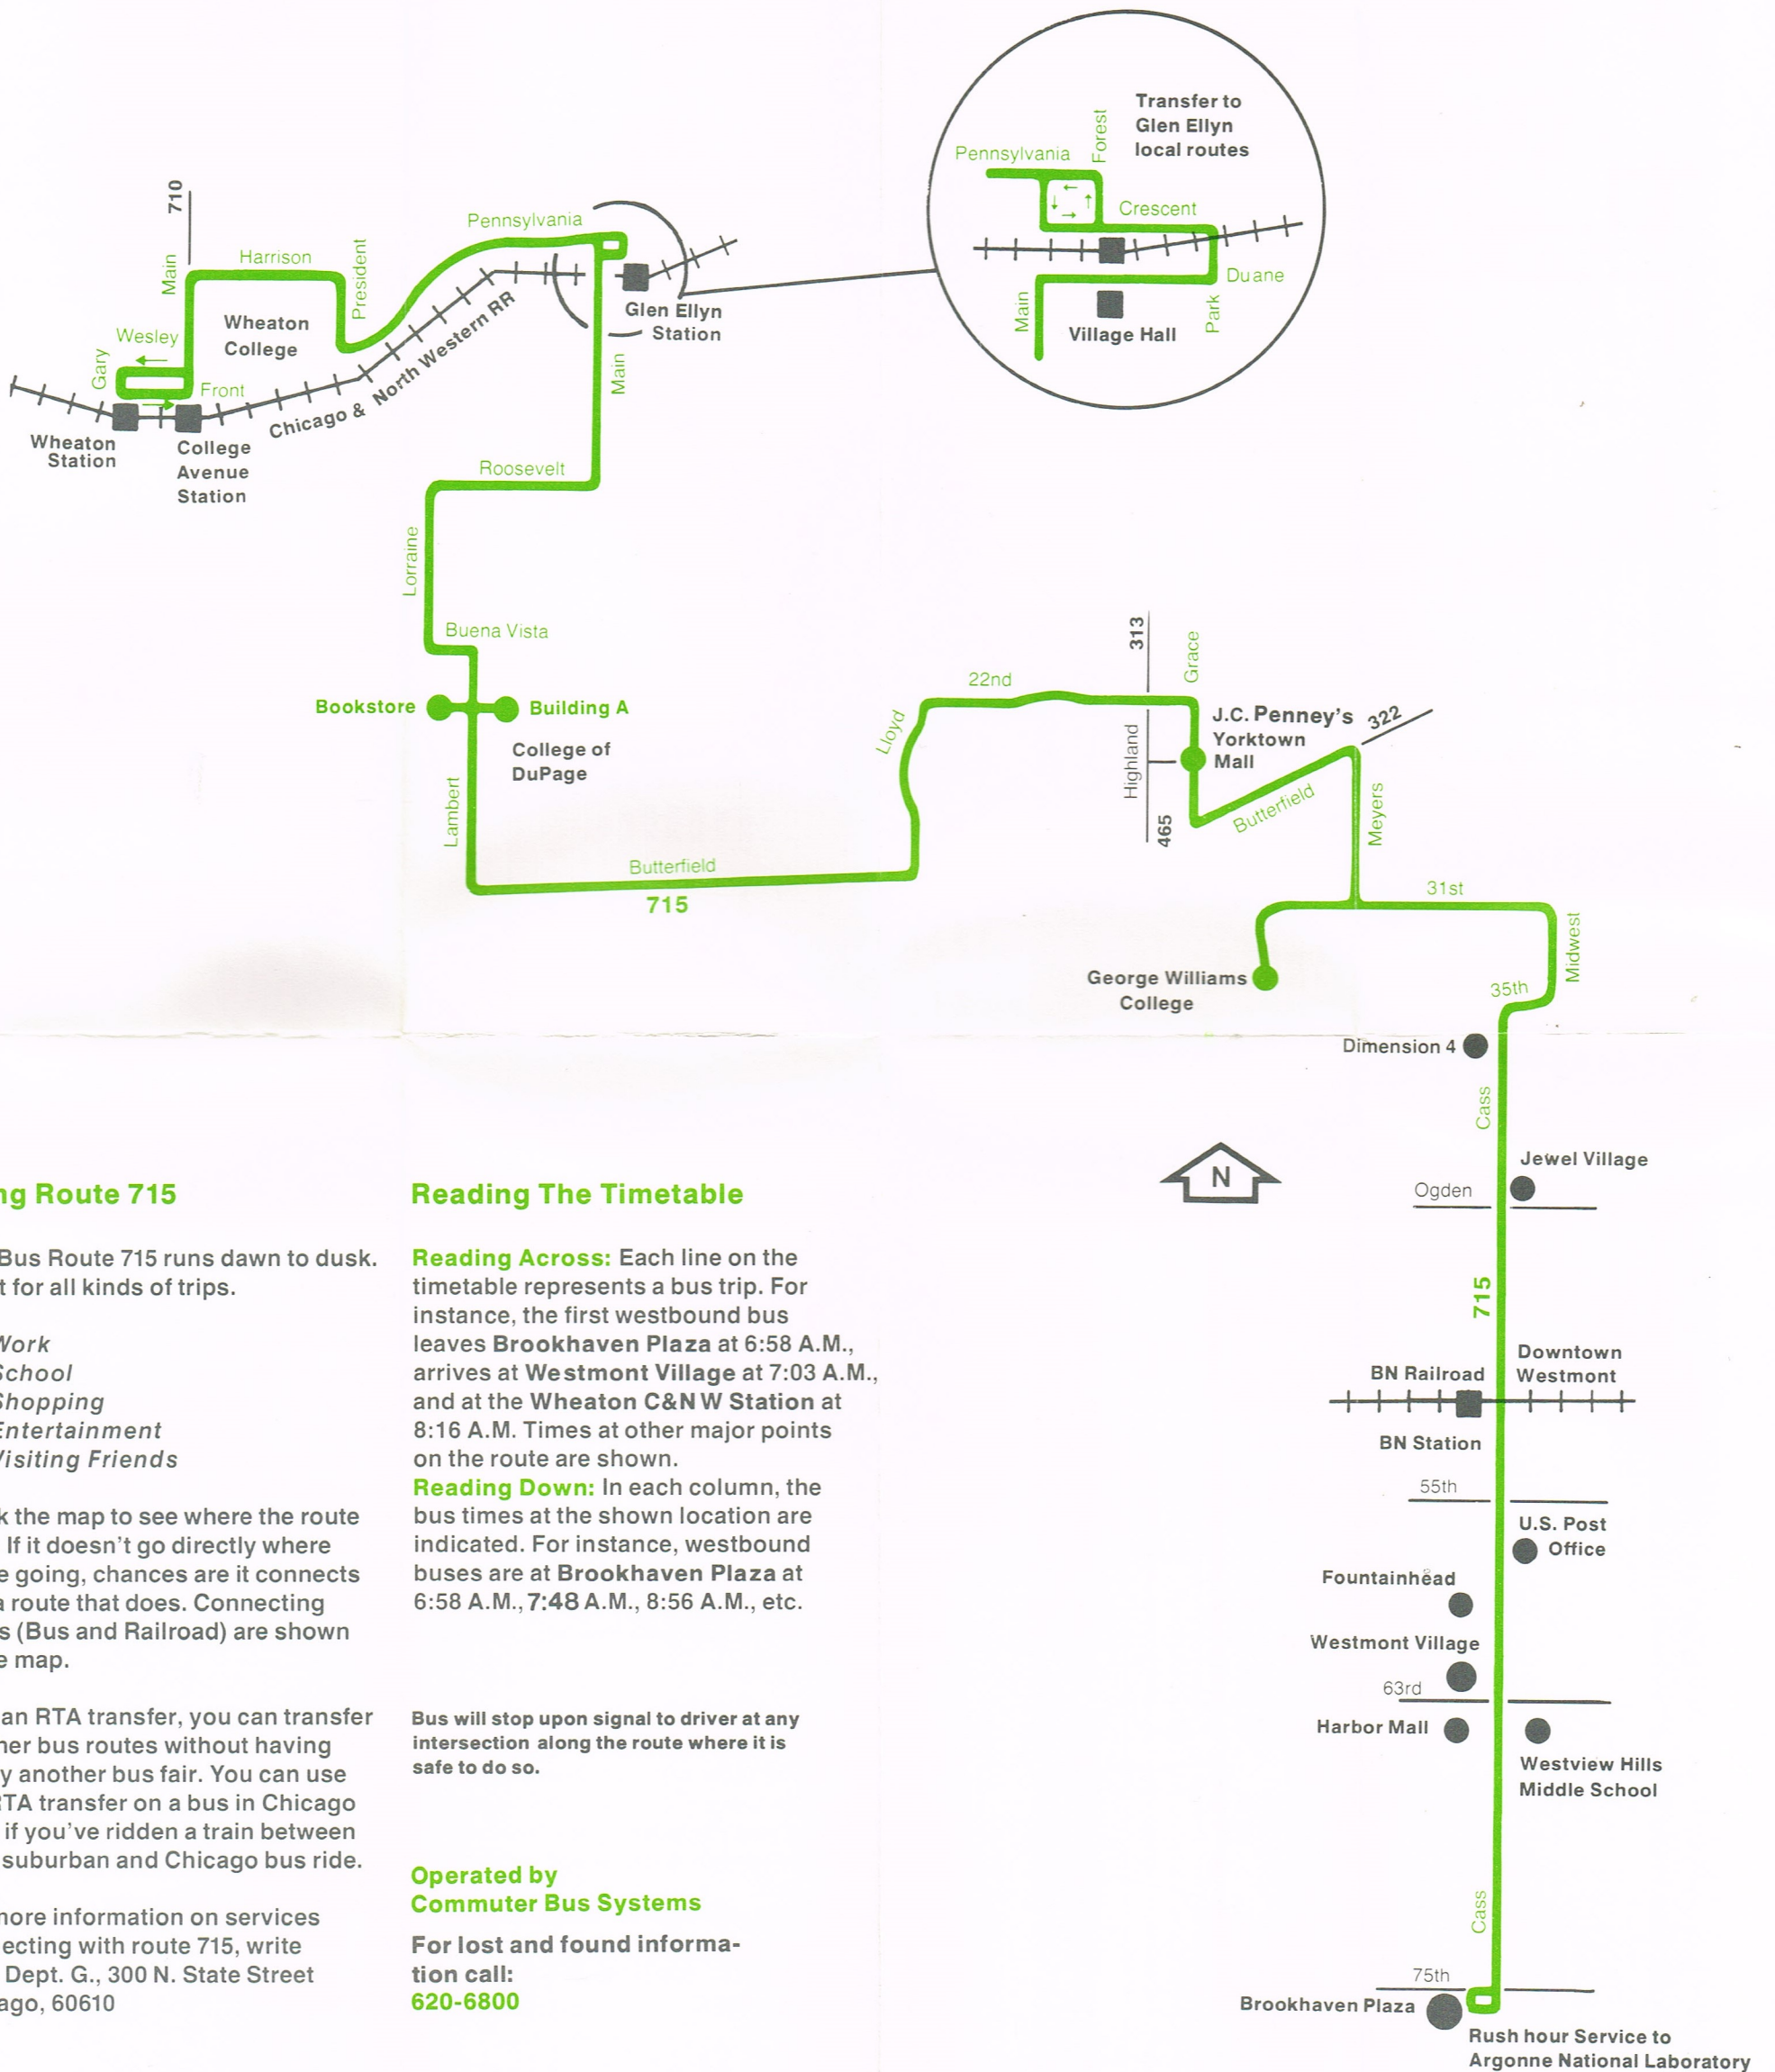

Using Route 715

RTA Bus Route 715 runs dawn to dusk. Use it for all kinds of trips.

- For Work
- For School
- For Shopping
- For Entertainment
- For Visiting Friends

Check the map to see where the route goes. If it doesn't go directly where you're going, chances are it connects with a route that does. Connecting routes (Bus and Railroad) are shown on the map.

With an RTA transfer, you can transfer to other bus routes without having to pay another bus fair. You can use the RTA transfer on a bus in Chicago even if you've ridden a train between your suburban and Chicago bus ride.

For more information on services connecting with route 715, write RTA, Dept. G., 300 N. State Street Chicago, 60610

Reading The Timetable

Reading Across: Each line on the timetable represents a bus trip. For instance, the first westbound bus leaves Brookhaven Plaza at 6:58 A.M., arrives at Westmont Village at 7:03 A.M., and at the Wheaton C&NW Station at 8:16 A.M. Times at other major points on the route are shown.

Reading Down: In each column, the bus times at the shown location are indicated. For instance, westbound buses are at Brookhaven Plaza at 6:58 A.M., 7:48 A.M., 8:56 A.M., etc.

Bus will stop upon signal to driver at any intersection along the route where it is safe to do so.

**Operated by
Commuter Bus Systems**

**For lost and found information call:
620-6800**