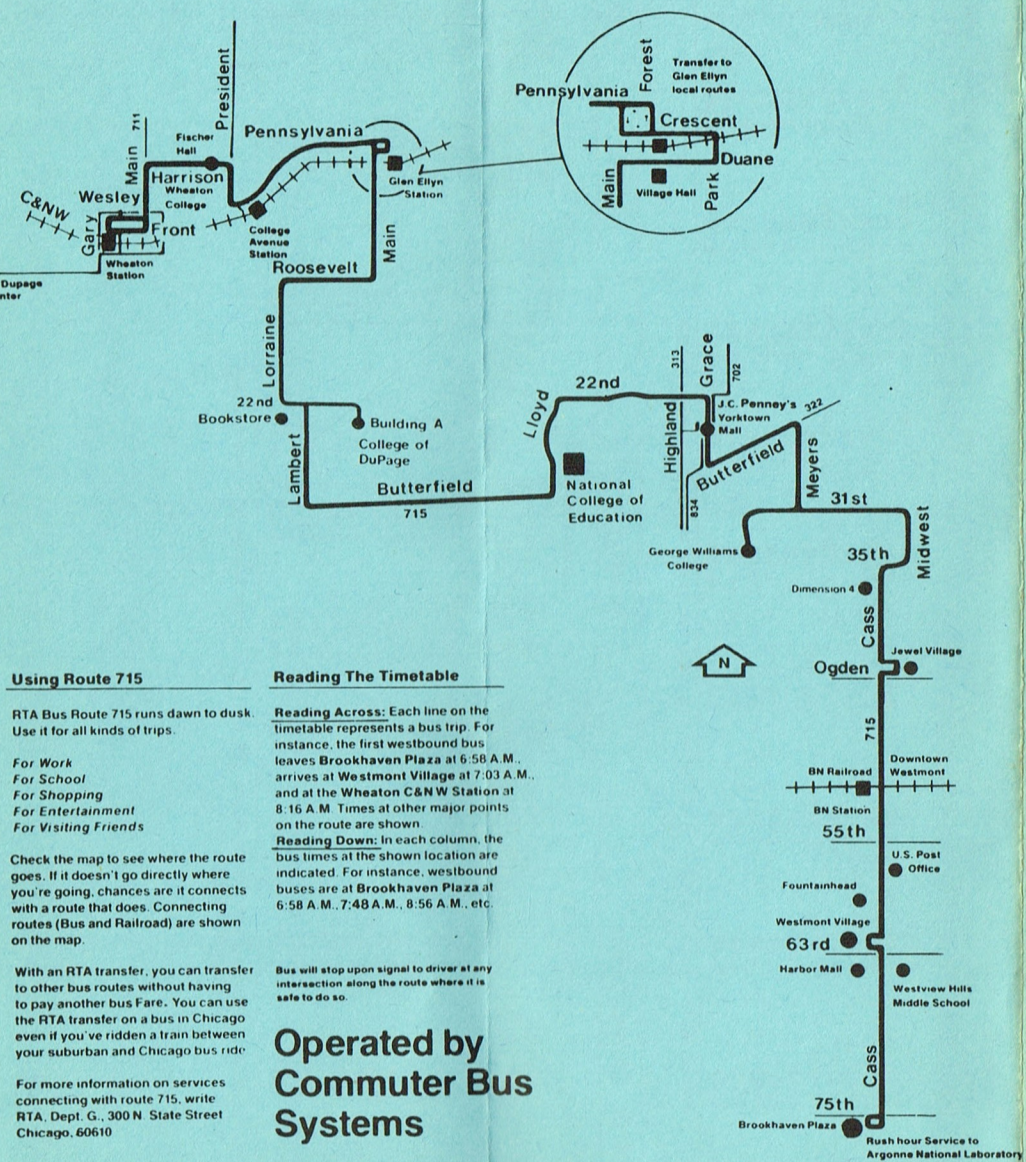

Using Route 715

RTA Bus Route 715 runs dawn to dusk. Use it for all kinds of trips.

- For Work
- For School
- For Shopping
- For Entertainment
- For Visiting Friends

Check the map to see where the route goes. If it doesn't go directly where you're going, chances are it connects with a route that does. Connecting routes (Bus and Railroad) are shown on the map.

For more information on services connecting with route 715, write RTA, Dept. G., 300 N. State Street Chicago, 60610

Reading The Timetable

Reading Across: Each line on the timetable represents a bus trip. For instance, the first westbound bus leaves Brookhaven Plaza at 6:58 A.M., arrives at Westmont Village at 7:03 A.M., and at the Wheaton C&NW Station at 8:16 A.M. Times at other major points on the route are shown.

Reading Down: In each column, the bus times at the shown location are indicated. For instance, westbound buses are at Brookhaven Plaza at 6:58 A.M., 7:48 A.M., 8:56 A.M., etc.

Bus will stop upon signal to driver at any intersection along the route where it is safe to do so.

A - Board on south side of BN Station. Board on Cass at other times.
 D - Bus begins trip approximately 4 minutes earlier at Cass and 35th.
 X - These trips do not go into Westmont Village or Brookhaven Plaza. Board bus on Cass.