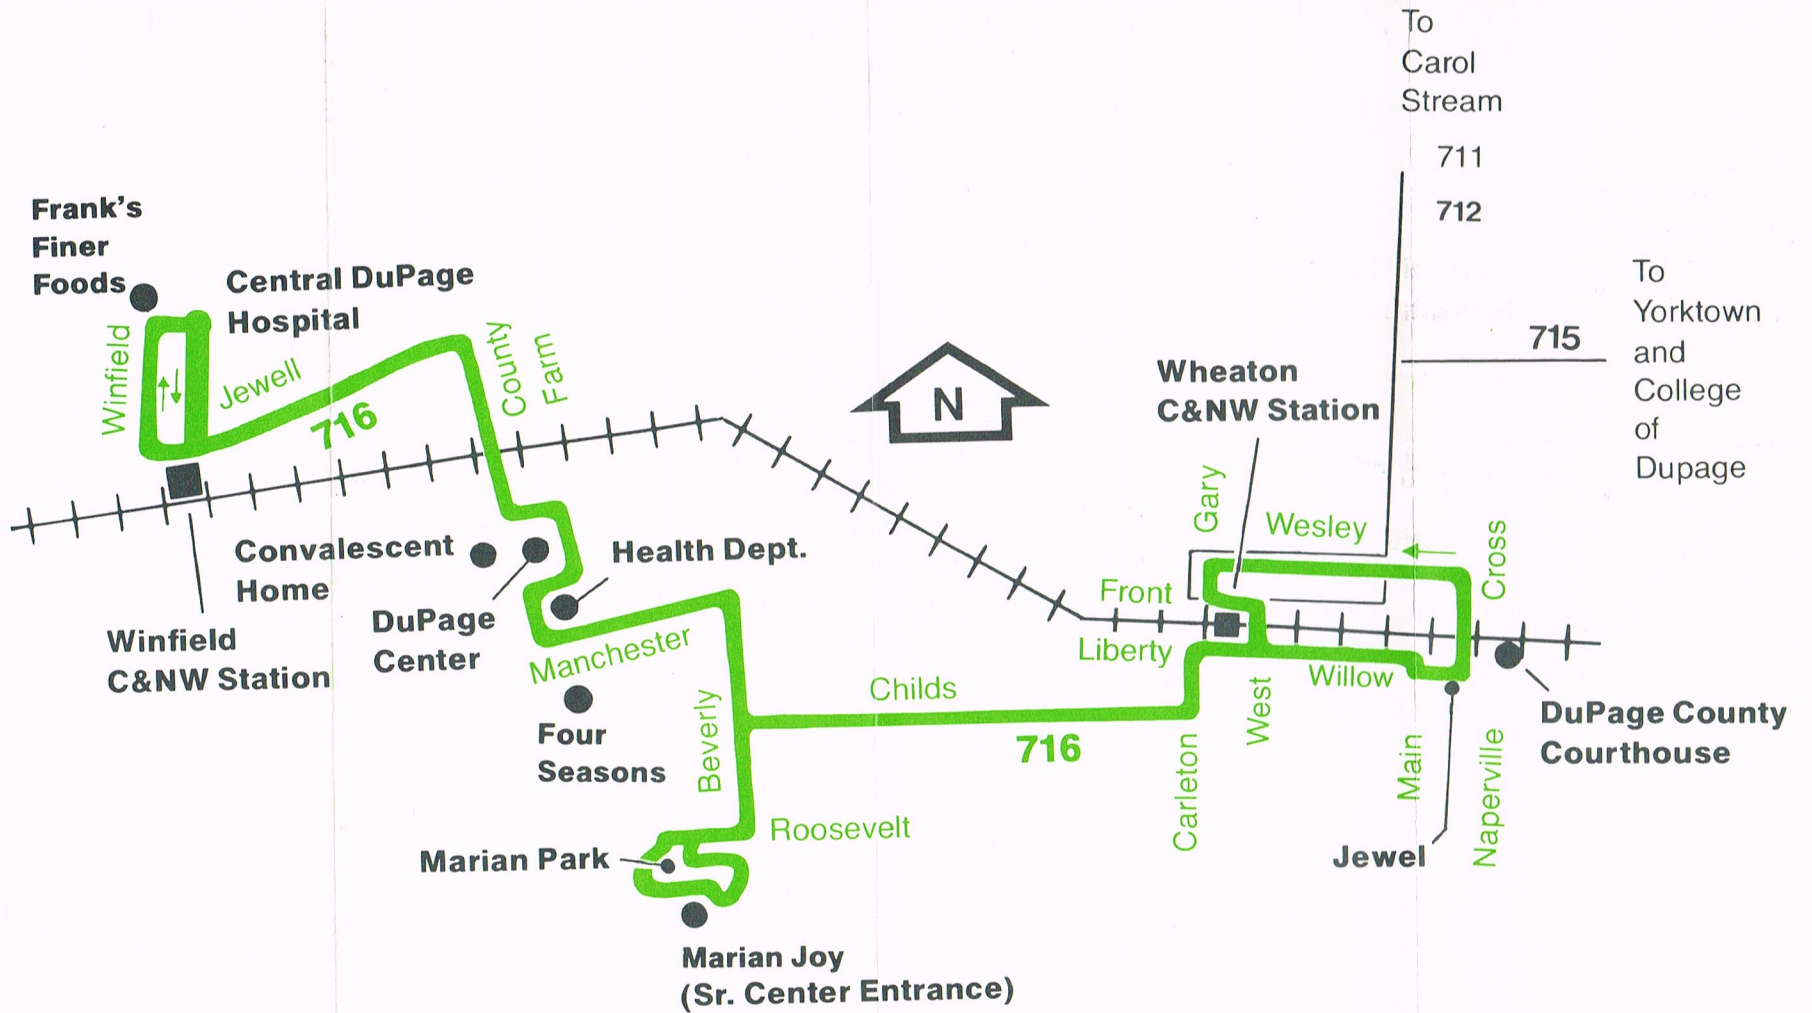

716 Eastbound—Weekdays

Central DuPage Hospital	DuPage Center	Marian Park	Marian Joy	C&NW Station West & Liberty	C&NW Connections			C&NW Station Front & West
					EB	WB	Jewel	
8:55am	9:00am	9:05am	9:09am	9:16am	9:21am	9:28am	9:19am	9:23am
9:55	10:00	10:05	10:09	10:16	10:21	10:28	10:19	10:23
Then every hour until								
2:55pm	3:00pm	3:05pm	3:09pm	3:16pm	3:21pm	3:28pm	3:19pm	3:23pm
3:55	4:00	4:05	4:09	4:16	4:21	4:28	4:19	4:23
—	4:45	—	—	4:55	5:21	5:08	—	—

716 Westbound—Weekdays

C&NW Connections		Leave Wheaton C&NW	Marian Park	Marian Joy	DuPage Center	Central DuPage Hospital
EB	WB					
7:27am	7:38am	7:40am*	—	—	7:50am	—
8:21	8:28	8:35	8:41am	8:44am	8:50	8:54am
9:21	9:28	9:35	9:41	9:44	9:50	9:54
Then every hour until						
2:21pm	2:28pm	2:35pm	2:41pm	2:44pm	2:50pm	2:54pm
3:21	3:28	3:35	3:41	3:44	3:50	3:54
4:21	4:28	4:35	—	—	4:45	—

Free transfers are available for use within each carrier's
system, with the exceptions of CTA and selected RTA
routes. For transfer between carriers an RTA Universal
Transfer must be purchased.

716

Wheaton
Winfield
Via
DuPage
Center

Revised Service
Nov. 26, 1979

716 716 716 716

For additional service see Route #707 schedule.