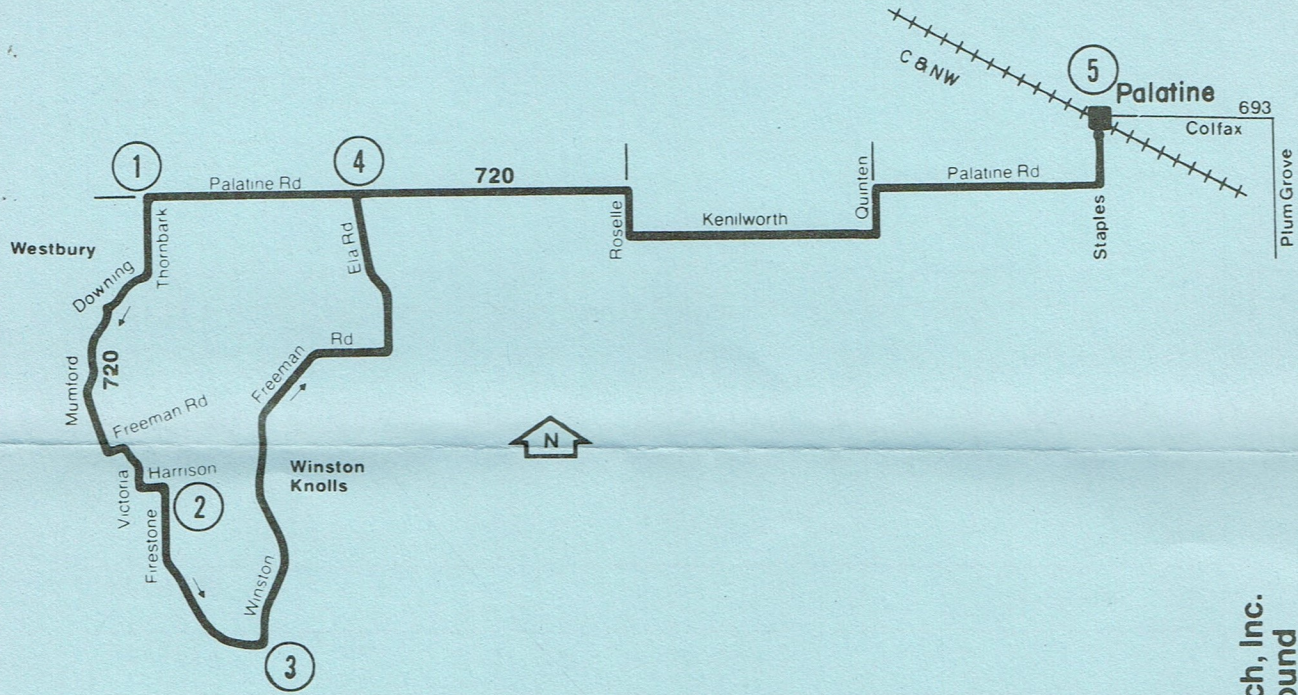

Operated by
Westway Coach, Inc.
For lost and found
information call:
279-2720

Bus will stop upon signal to driver at any intersection along the route
where it is safe to do so.