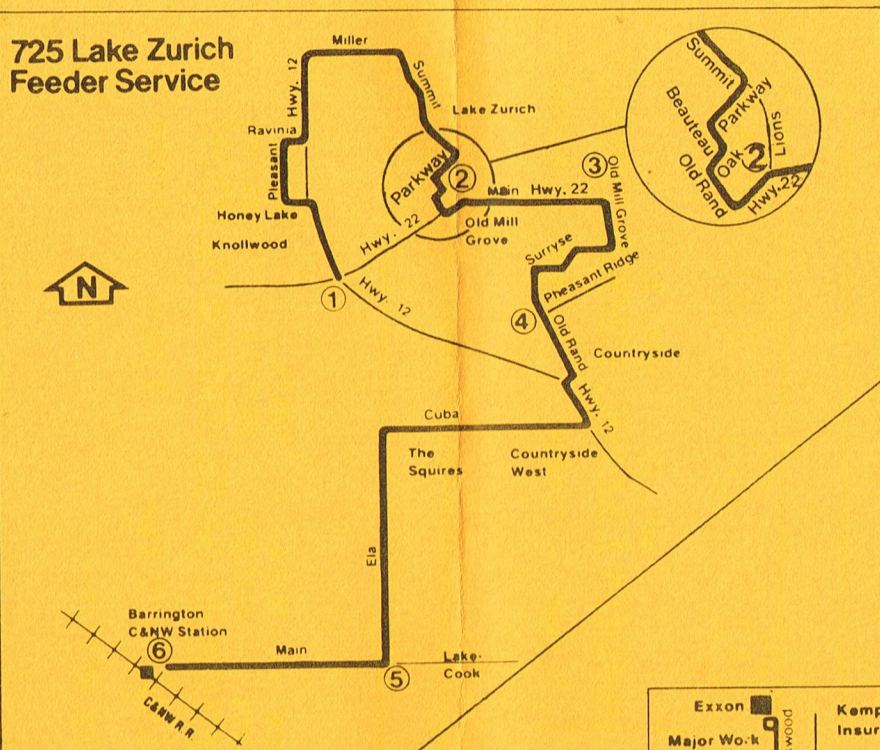

725 Lake Zurich Feeder Service

728 Lake Zurich Industrial Feeder

Operated by
Scholastic Transit
For lost and found
information call
1-312-724-7200

Bus will stop upon signal to driver at any intersection along the route where it is safe to do so.

725 & 728

Lake Zurich-Barrington Feeder/Work Express

Serving

- Lake Zurich
- Old Mill Grove
- Countryside
- Barrington C&NW Station
- Kemper Insurance
- Exxon

Revised Service

Nov. 28, 1984

SBD

Suburban Bus Division

ROUTE 725 LAKE ZURICH FEEDER

WEEKDAY

MORNINGS

(1)	(2)	(3)	(4)	(5)	(6)	TRAIN DEPART	TRAIN ARR. CHICAGO
HWYS. 12 & 22	MAIN LIONS	HWY. 22 OLD MILL GROVE	PHEASANT RIDGE OLD RAND	ELA LAKE COOK	CNW BARRINGTON		
5:45am	5:55am	5:58am	6:03am	6:06am	6:13am	6:23am	7:24am
6:35	6:45	6:48	6:54	6:57	7:07	7:10, 7:23	8:00, 8:15
-	-	-	7:22	7:25	7:35	7:42	8:35

WEEKDAY

AFTERNOONS

(4)				(3)				(2)				(1)			
KEMPER	HWY 22 & OAKWOOD	HWY. 22 & OLD RAND	BARRINGTON	TRAIN LEAVES BARRINGTON	TRAIN ARRIVES DES PLAINES	TRAIN ARRIVES JEFFERSON PK.	TRAIN ARRIVES CHICAGO								
4:35pm	4:40pm	4:45pm	5:05pm	5:16pm	5:44pm	6:00pm	6:20pm								