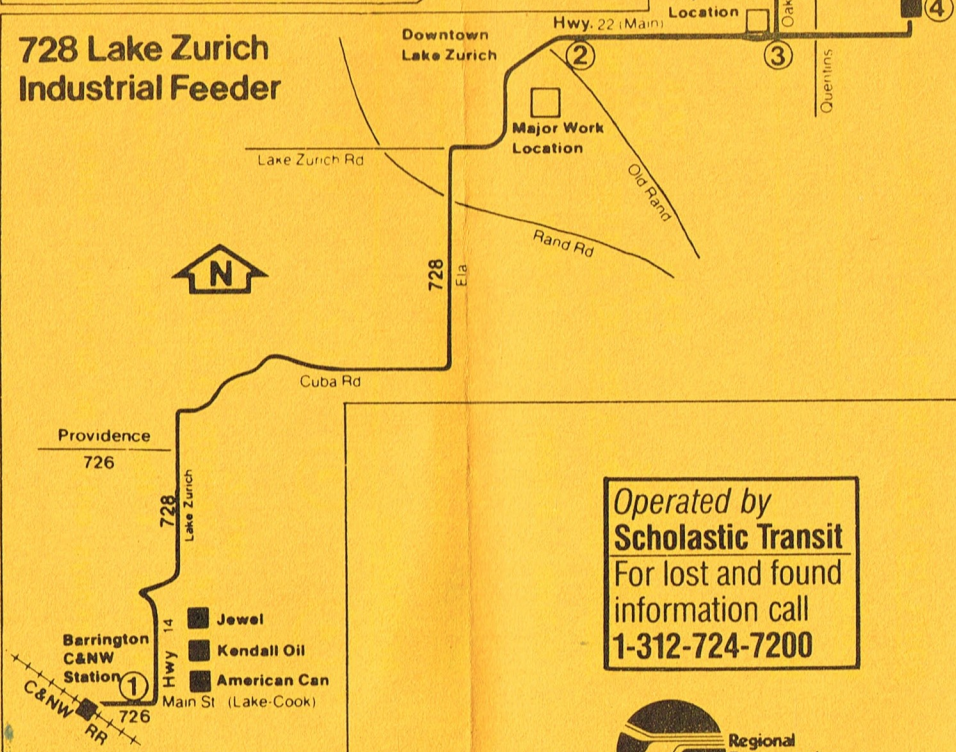

725 Lake Zurich Feeder Service

728 Lake Zurich Industrial Feeder

Operated by
Scholastic Transit
For lost and found
information call
1-312-724-7200

Bus will stop upon signal to driver at any intersection along the route where it is safe to do so.

ROUTE 725 LAKE ZURICH FEEDER

WEEKDAY

MORNINGS

(1)	(2)	(3)	(4)	(5)	(6)	TRAIN DEPART	TRAIN ARR. CHICAGO
HWYS. 12 & 22	MAIN LIONS	HWY. 22 OLD MILL GROVE	PHEASANT RIDGE OLD RAND	ELA LAKE COOK	CNW BARRINGTON		
5:45am	5:55am	5:58am	6:03am	6:06am	6:13am	6:23am	7:24am
6:35	6:45	6:48	6:54	6:57	7:07	7:10, 7:23	8:00, 8:15
-	-	-	7:22	7:25	7:35	7:42	8:35