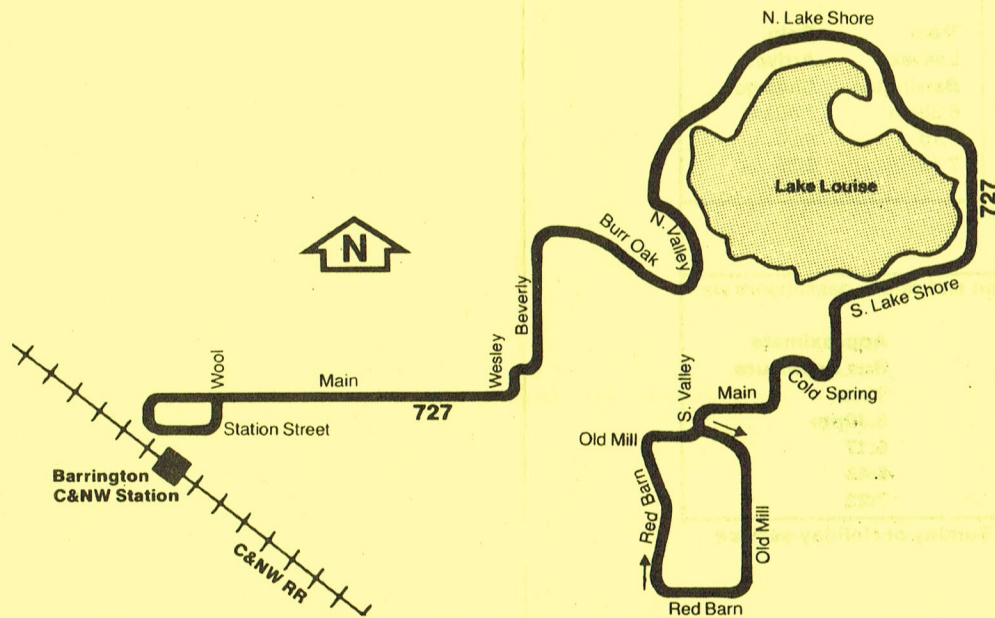

727 727

March 81

727

East Barrington C&NW Feeder

RTA Travel Information is
a 24 hour facility.
For better service, call during
the off-peak hours.

In Chicago;
836-7000
In the suburbs
toll-free;
800-972-7000

727 Weekday Mornings

S. Valley & Old Mill	Main & Cold Spring	N. Lake Shore & N. Valley	Main & Wesley	Bus Arrives Barrington C&NW	Train Leaves Barrington	Train Arrives Chicago
6:14am	6:18am	6:23am	6:26am	6:30am	6:38am	7:40am
6:50	6:54	6:59	7:02	7:06	7:10	8:00
7:17	7:21	7:26	7:29	7:33	7:42	8:35

727 Weekday Afternoons

Buses will meet the following trains at the Barrington C&NW Station and return passengers via

Route #727

Train Leaves Chicago	Train Arrives Barrington	Approximate Bus Departure Time
4:42pm	5:27pm	5:30pm
5:20	6:14	6:17
5:42	6:43	6:46
6:30	7:19	7:22

Please board the bus on Station Street Weekdays only. No Saturday, Sunday or Holiday service.
Buses stop at any intersection where it is safe to stop.

**Operated by
Our Town Bus Company**

For lost and found
information call—
456-1062