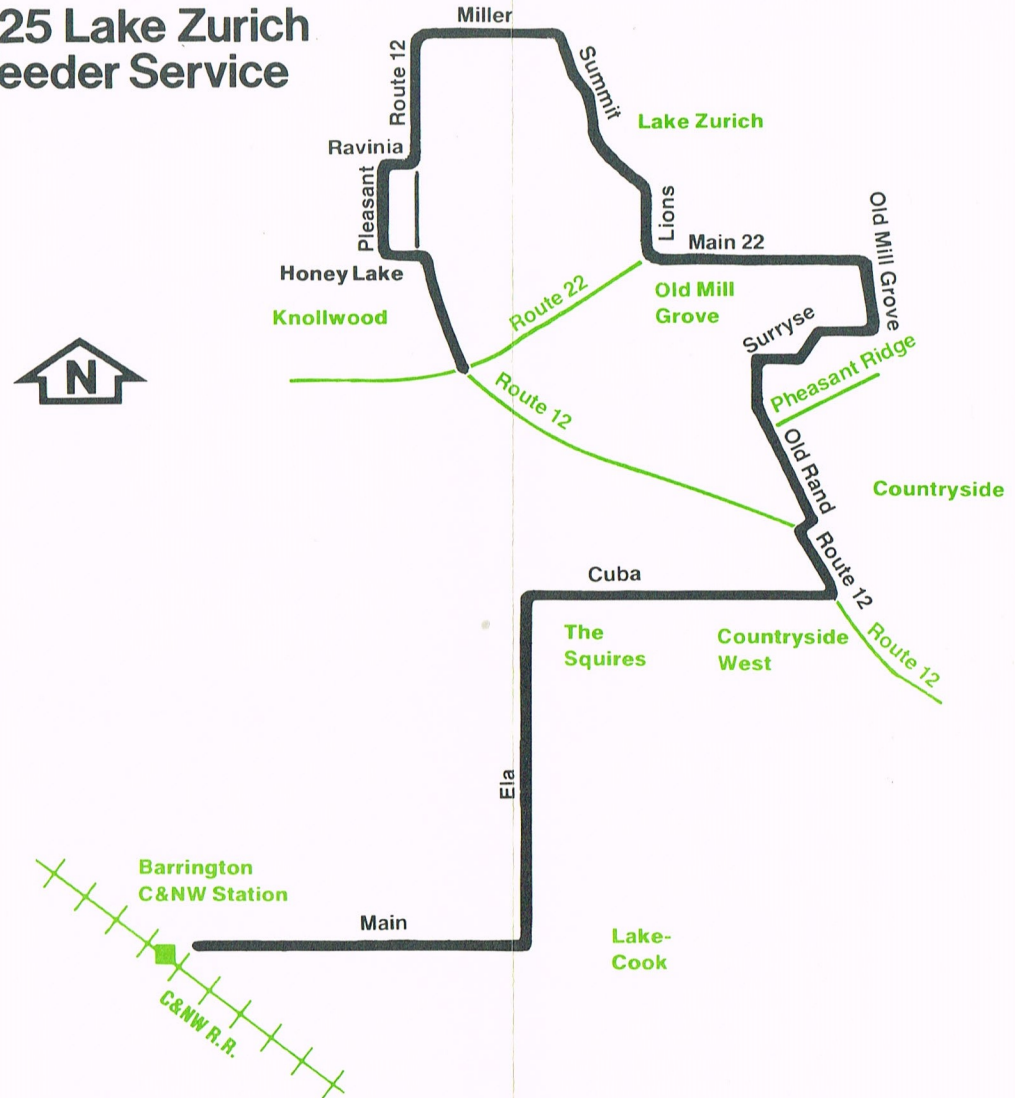

725 Lake Zurich Feeder Service—AM

Route 12 & Route 22	Main & Lions	Route 22 & Old Mill Grove	Pheasant Ridge & Old Rand	Ela & Lake-Cook	Bus Arrives C&NW	Train Leaves Barrington	Train Arrives Chicago
5:50am	6:00am	6:03am	6:08am	6:13am	6:18am	6:23am	7:24am
6:44	6:54	6:56	7:01	7:09	7:15	7:23	8:12
8:34	8:44	8:46	8:51	8:59	9:05	9:16	10:20

725 Lake Zurich Feeder Service—PM

Buses will meet the following trains at the Barrington C&NW Station:

Train Leaves Chicago	Train Arrives Barrington	Approximate Bus Departure Time
2:30pm	3:33pm	3:40pm
4:42	5:27	5:30
5:20	6:14	6:20
6:30	7:19	7:20

728 Lake Zurich Work Express—AM

Train Leaves Chicago	Train Leaves Jefferson Pk.	Train Leaves Des Plaines	Train Arrives Barrington	Bus Leaves Barrington	Bus Arrives Route 22 & Old Rand	Bus Arrives Route 22 & Oakwood	Bus Arrives Kemper
6:30am	6:48am	7:04am	7:33am	7:35am	7:55am	8:00am	8:05am

728 Lake Zurich Work Express—PM

Bus Leaves Route 22 & Old Rand	Bus Leaves Route 22 & Oakwood	Bus Leaves Kemper	Bus Arrives Barrington	Train Leaves Barrington	Train Arrives Des Plaines	Train Arrives Jefferson Pk.	Train Arrives Chicago
4:15pm	4:20pm	4:35pm	5:00pm	5:16pm	5:44pm	6:00pm	6:20pm

725 Lake Zurich Feeder Service