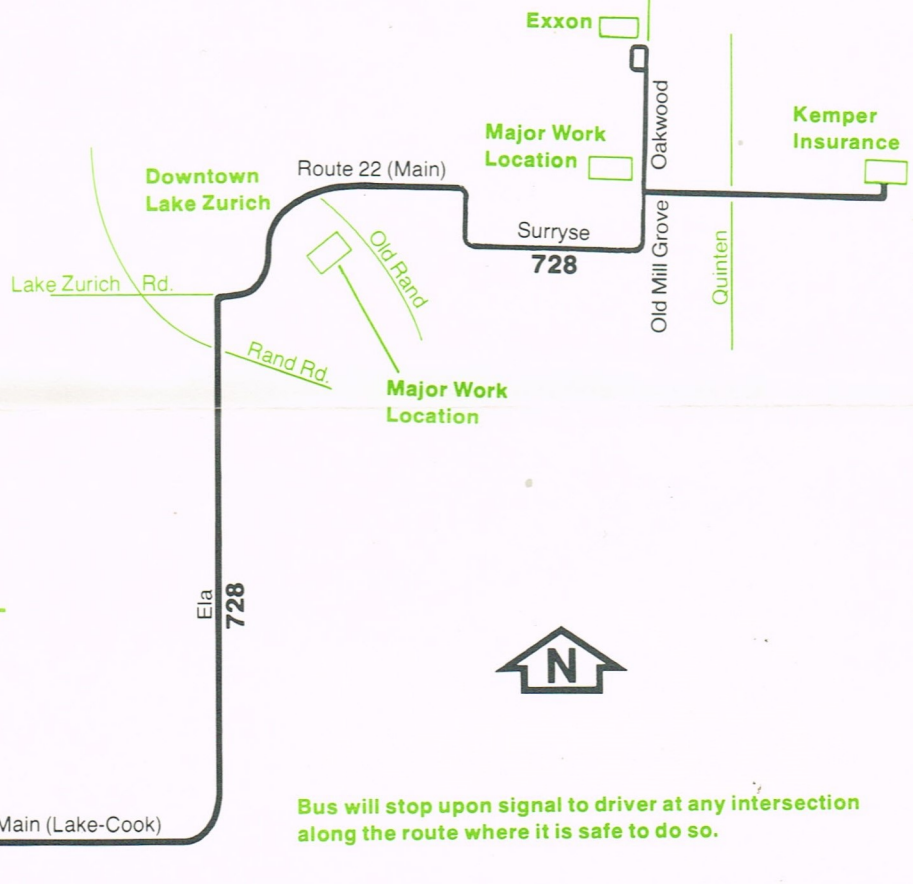

728 Lake Zurich Industrial Feeder

Operated by
Commuter Bus Systems

For lost and found informa-
tion call:
620-6800

Bus will stop upon signal to driver at any intersection
along the route where it is safe to do so.